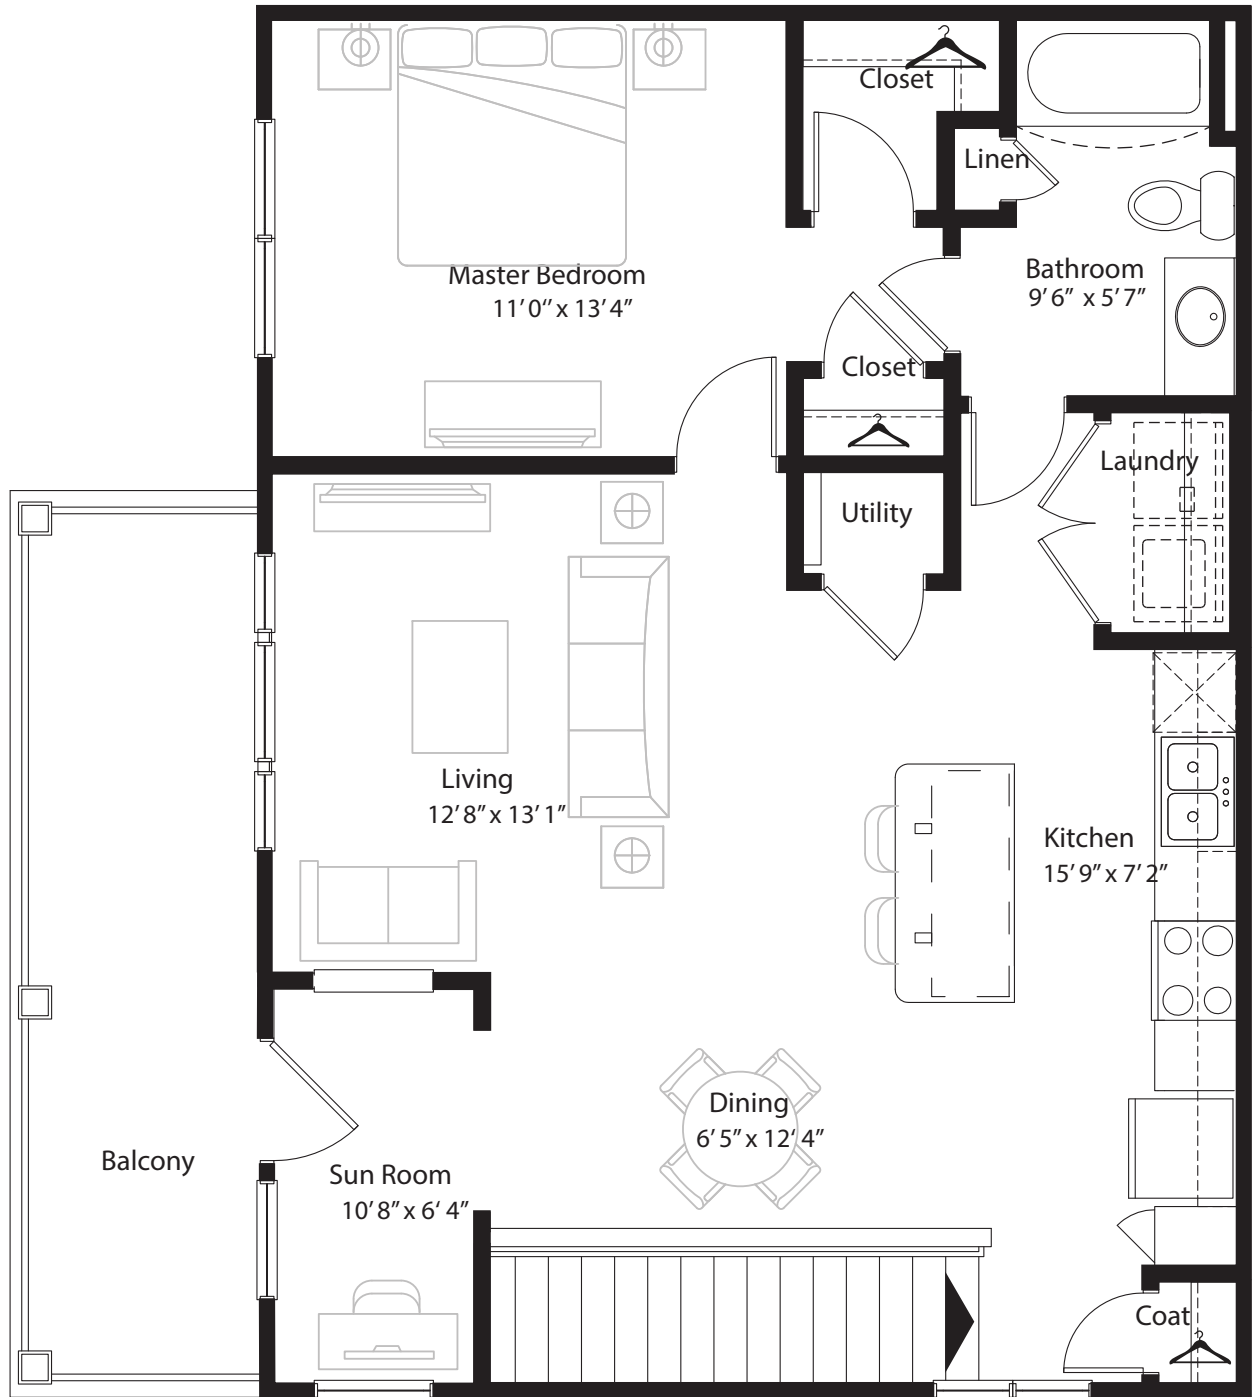

1 Bedroom Grand Overlook

2nd level, 1 bedroom, 1 bath - 840sq. ft. with 136 sq. ft. balcony

This floor plan representation is not to scale and all dimensions are approximate. Final layout and room dimensions are subject to change prior to the delivery of any apartment unit.