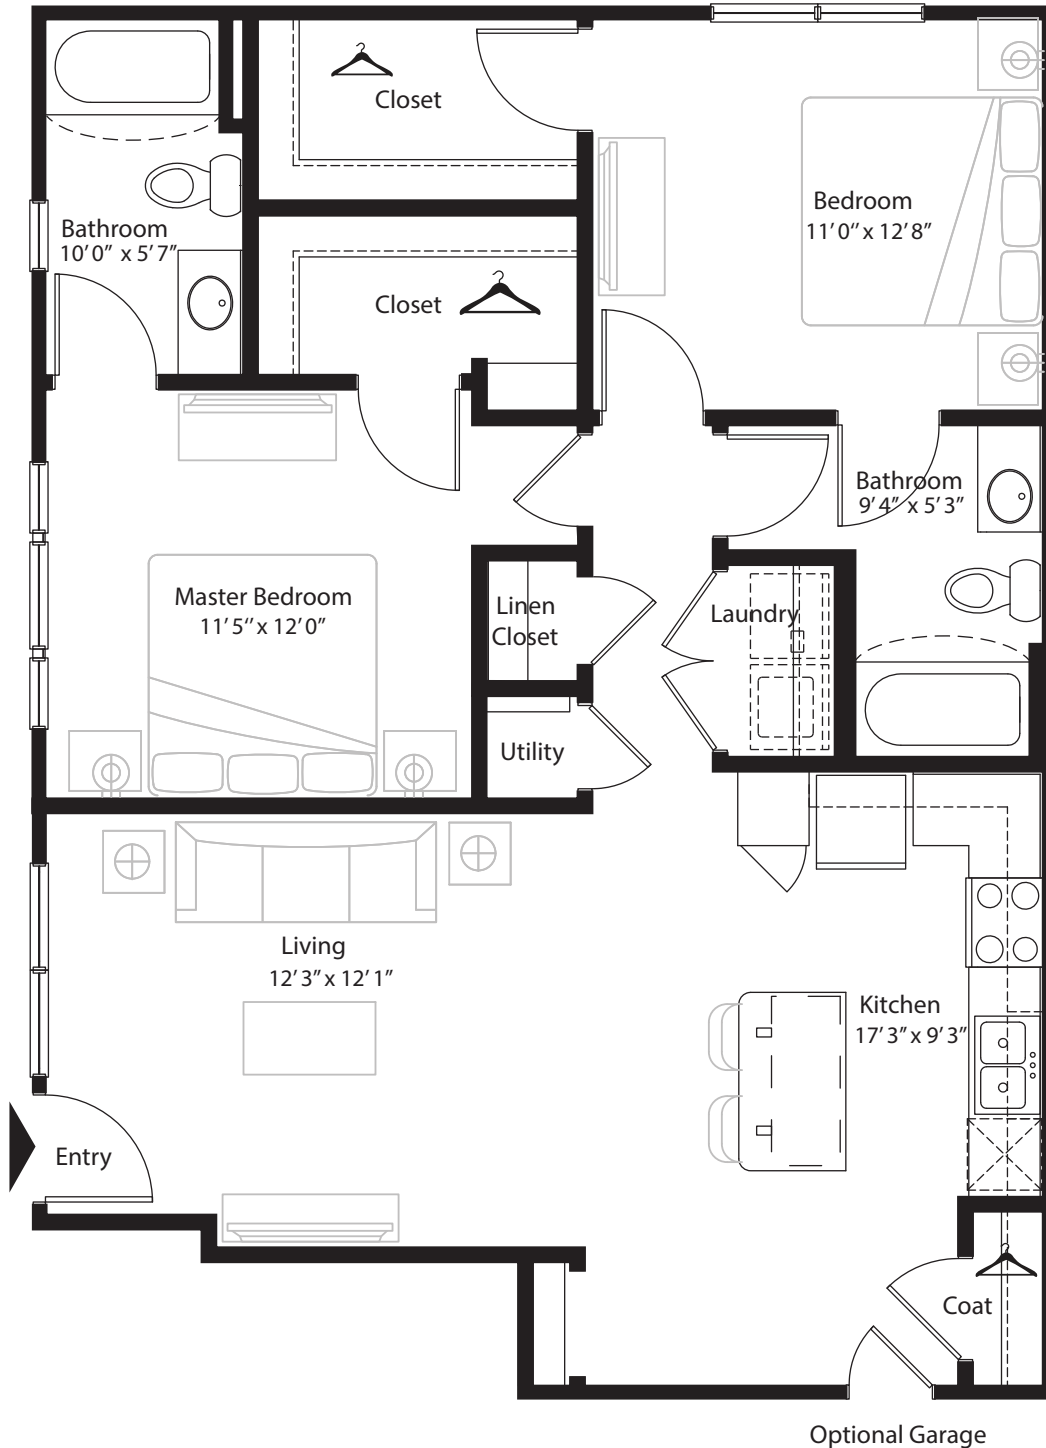

2 BR Designer Courtyard

1st level, 2 bedroom, 2 bath - 1,120 sq. ft. with 106 sq. ft. patio

This floor plan representation is not to scale and all dimensions are approximate. Final layout and room dimensions are subject to change prior to the delivery of any apartment unit.