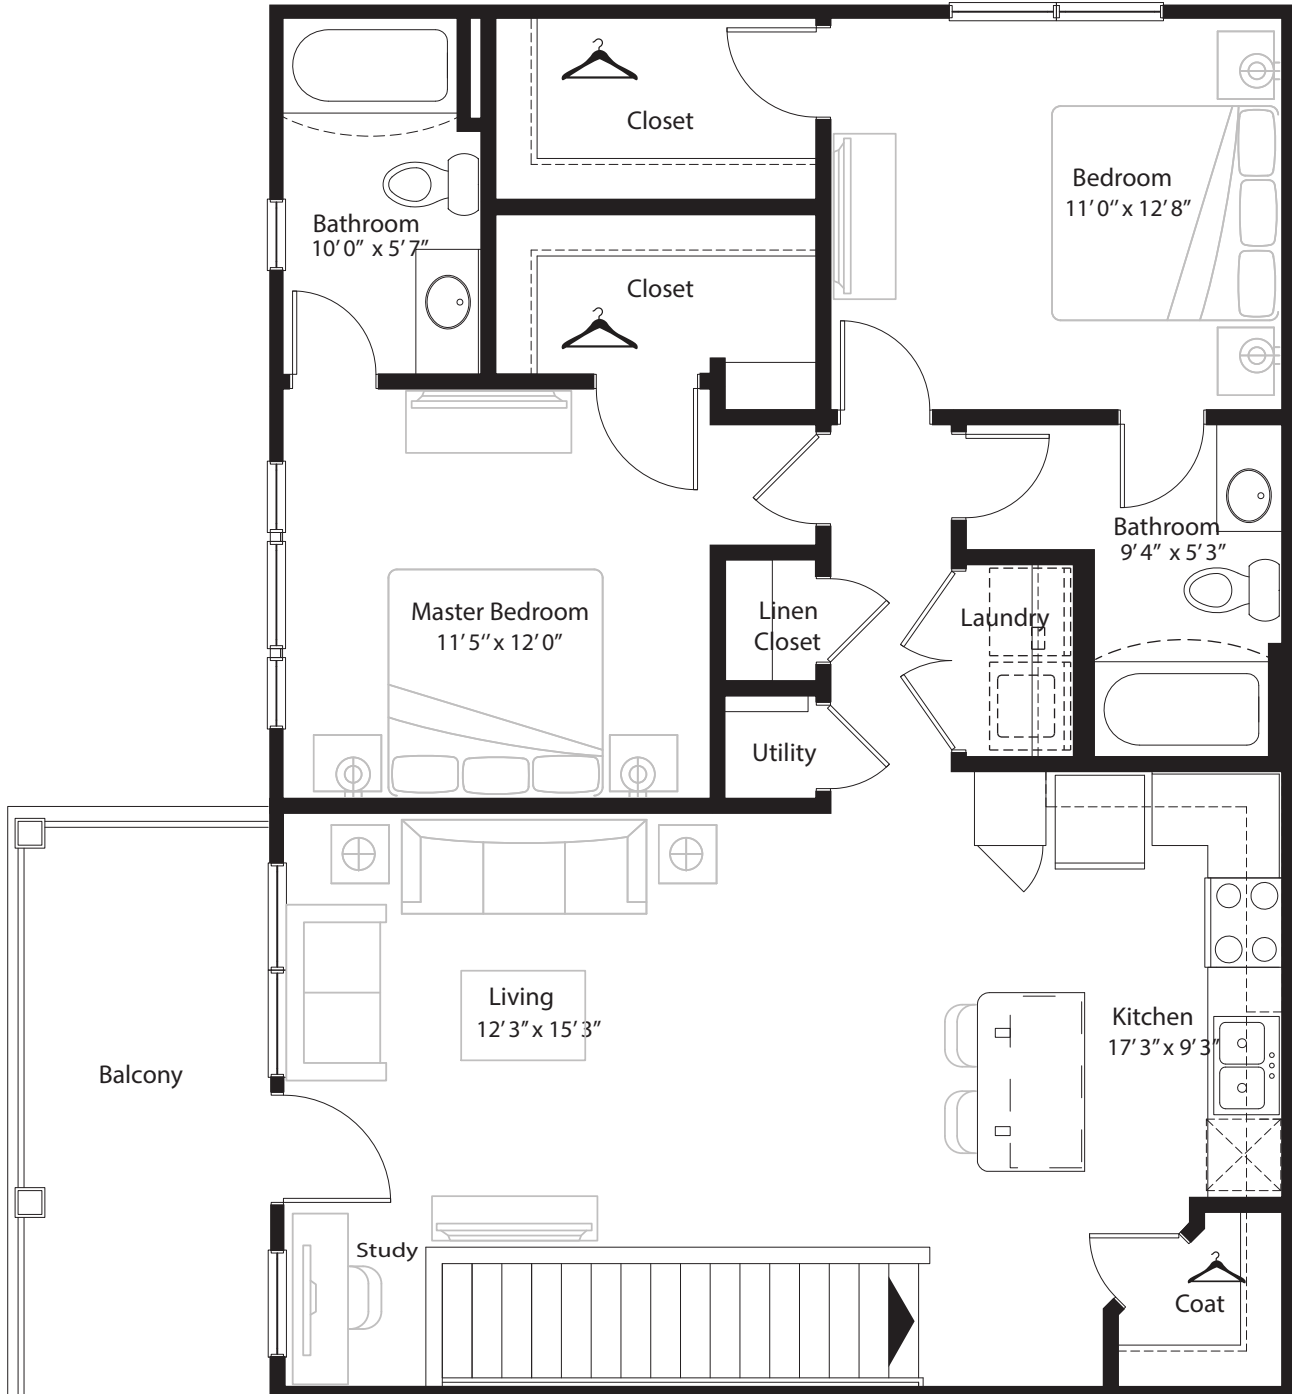

2 BR Designer Overlook

2nd level, 2 bedroom, 2 bath - 1,075 sq. ft. with 115 sq. ft. balcony

This floor plan representation is not to scale and all dimensions are approximate. Final layout and room dimensions are subject to change prior to the delivery of any apartment unit.