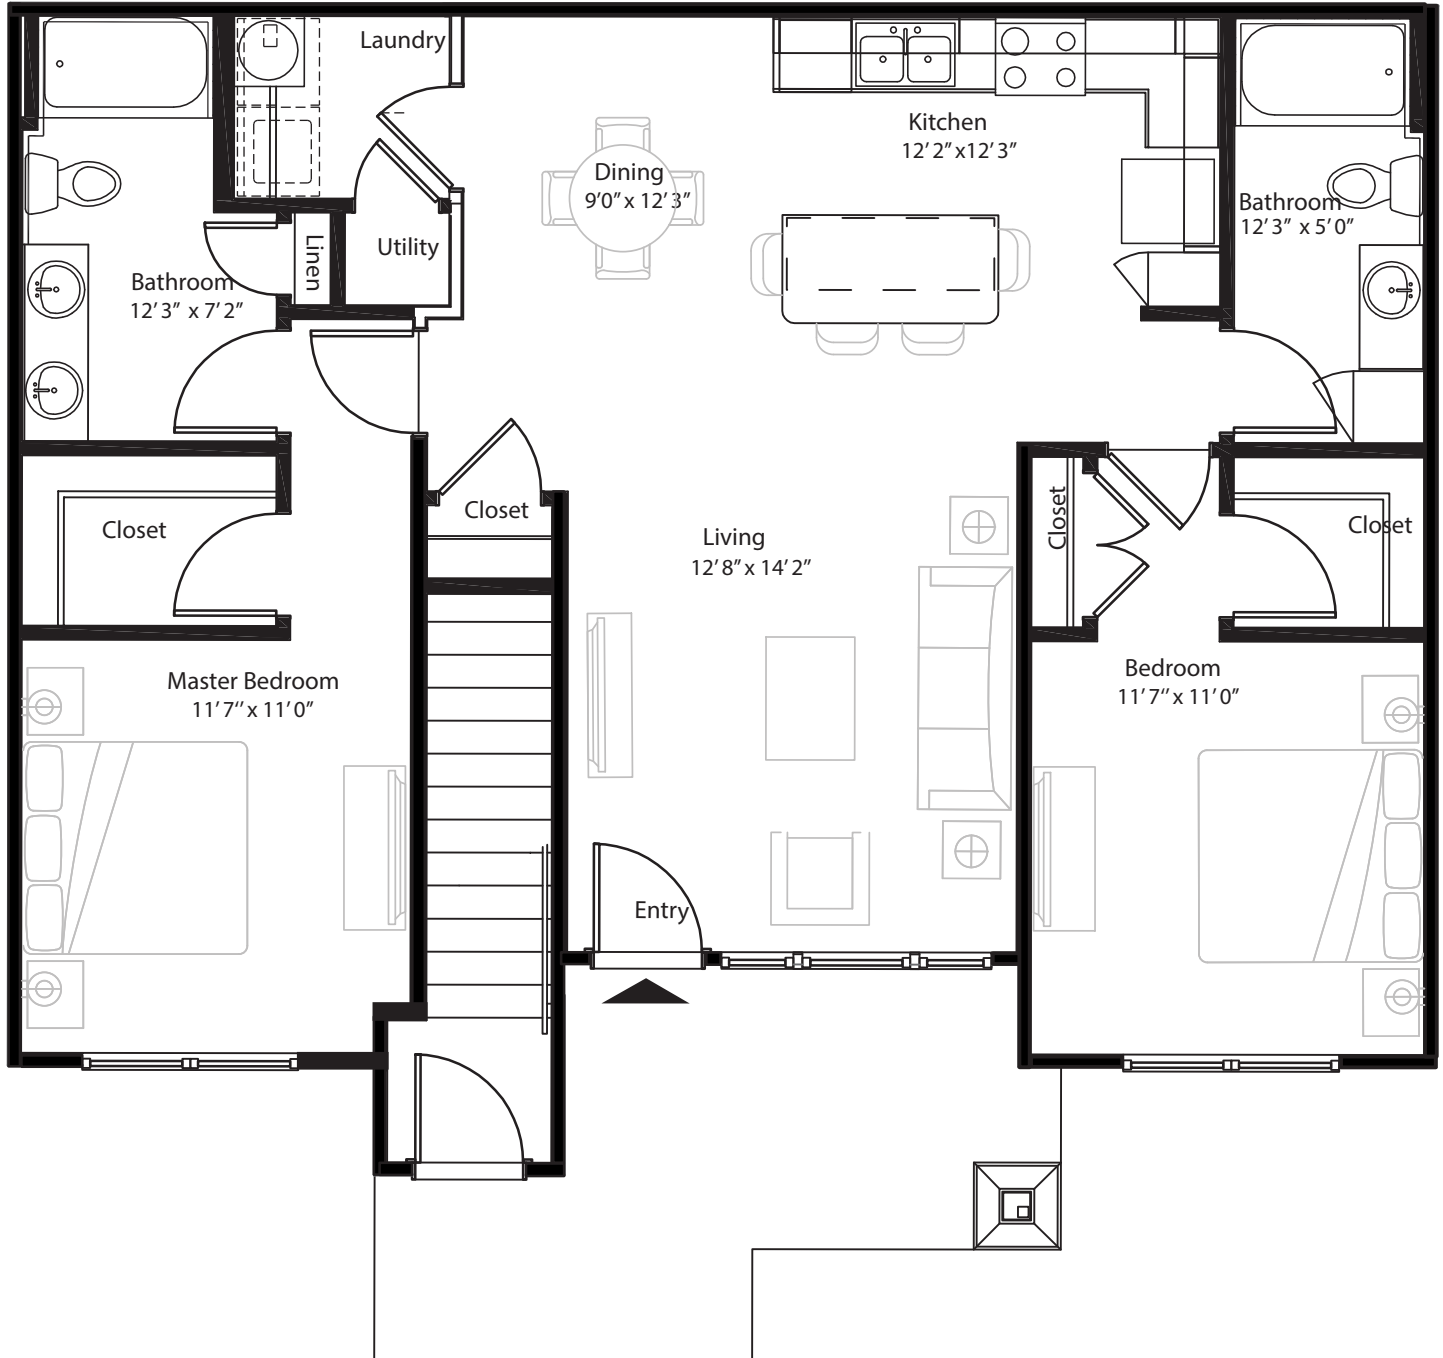

2 BR Grand Courtyard

1st level, 2 bedroom, 2 bath  
1,032 sq. ft. with 92 sq. ft. patio

This floor plan representation is not to scale and all dimensions are approximate. Final layout and room dimensions are subject to change prior to the delivery of any apartment unit.