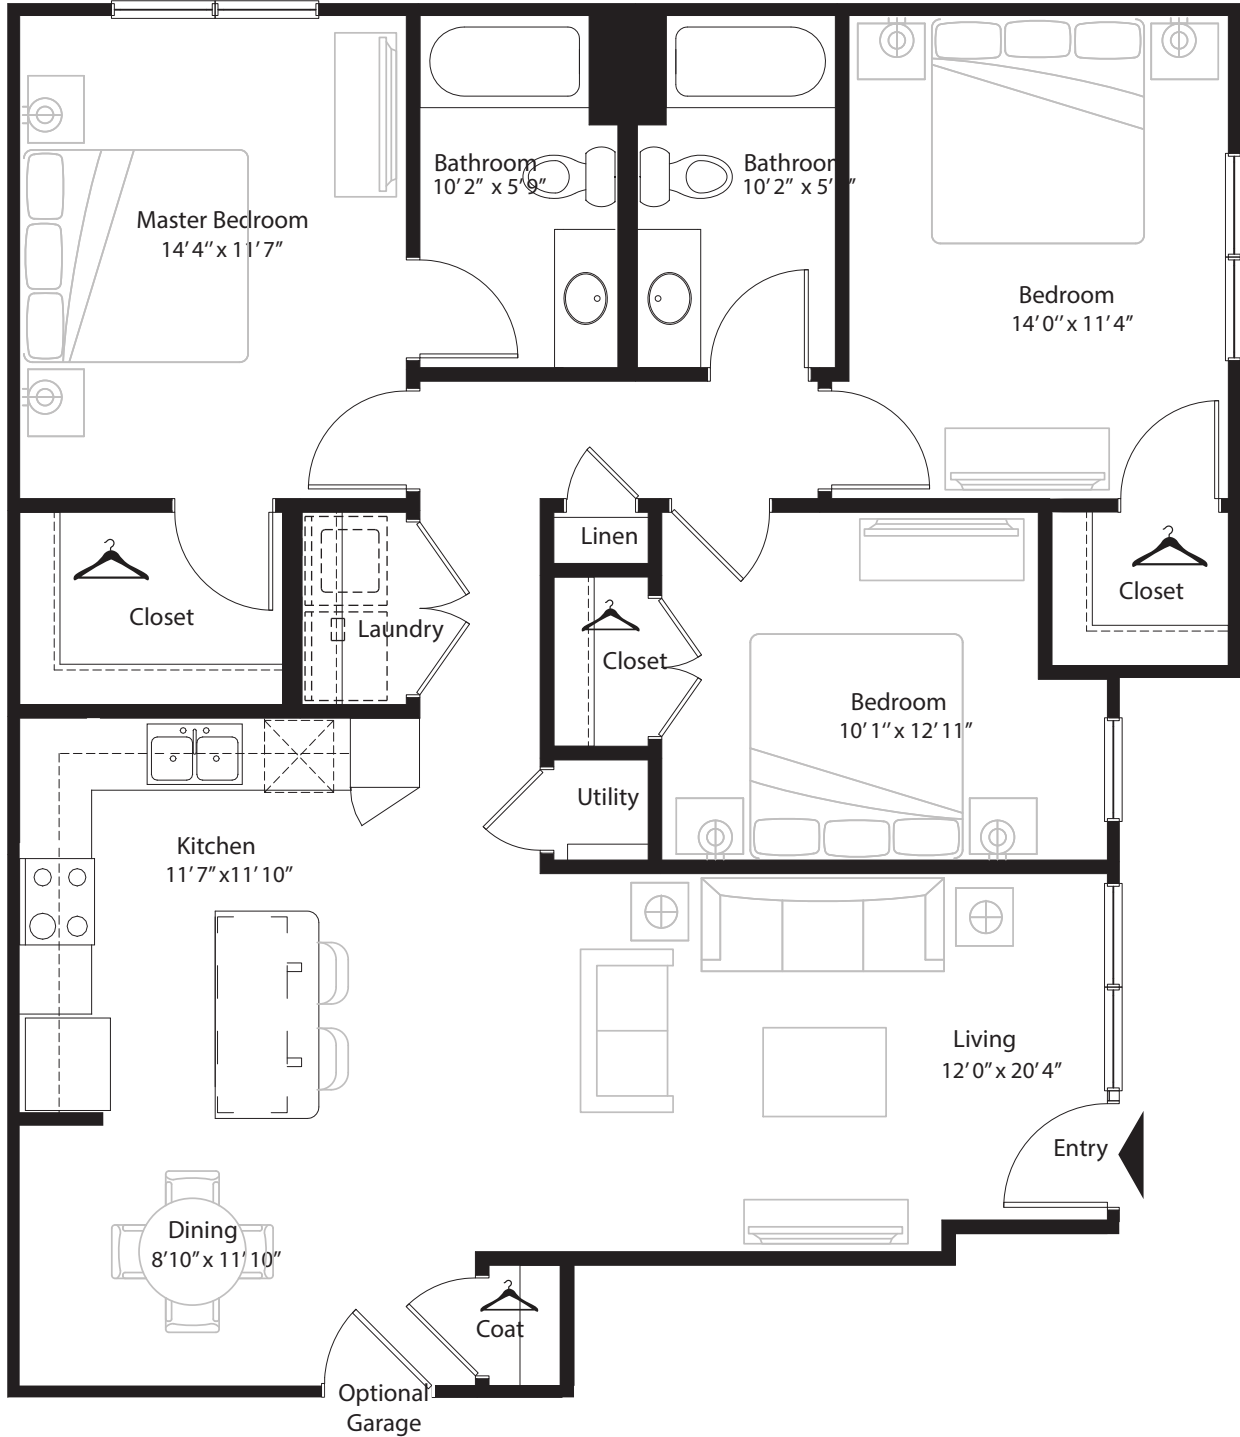

3 BR Grand Courtyard

1st level, 3 bedroom, 2 bath - 1,294 sq. ft. with 169 sq. ft. patio

This floor plan representation is not to scale and all dimensions are approximate. Final layout and room dimensions are subject to change prior to the delivery of any apartment unit.