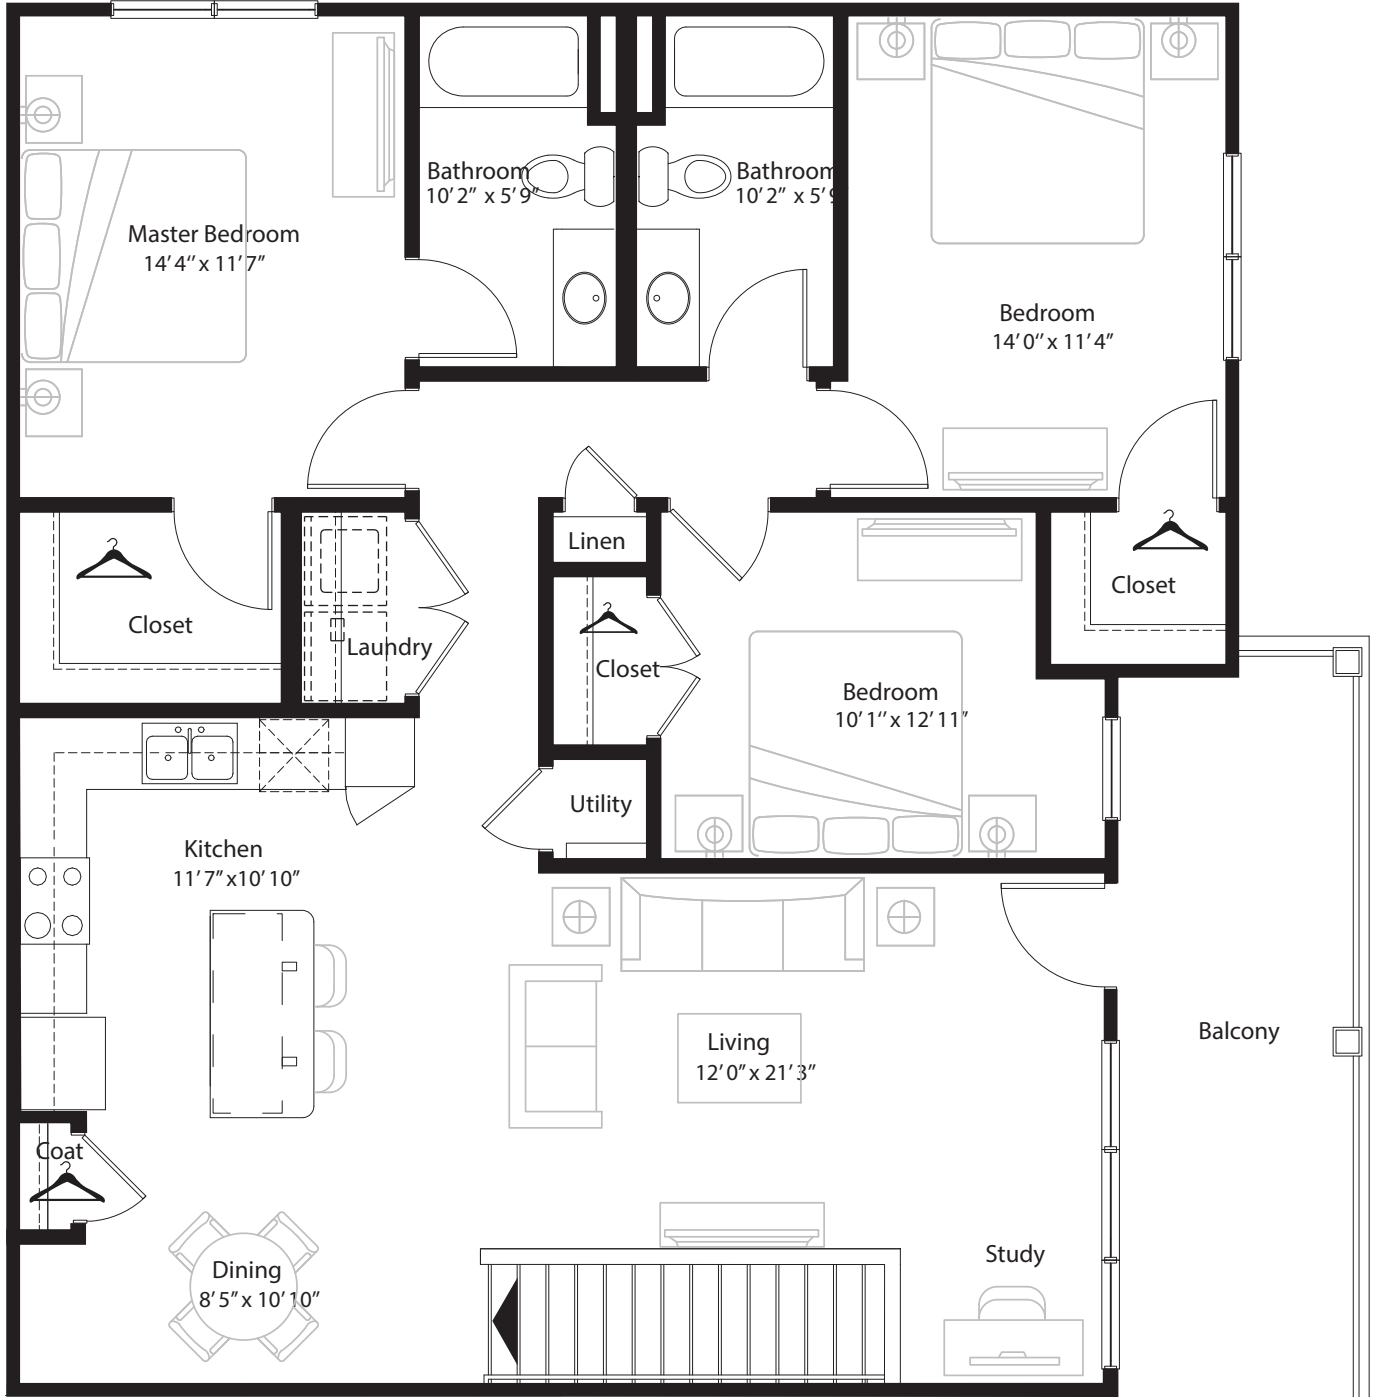

3 BR Grand Overlook

2nd level, 3 bedroom, 2 bath - 1,361sq. ft. with 159 sq. ft. balcony

This floor plan representation is not to scale and all dimensions are approximate. Final layout and room dimensions are subject to change prior to the delivery of any apartment unit.