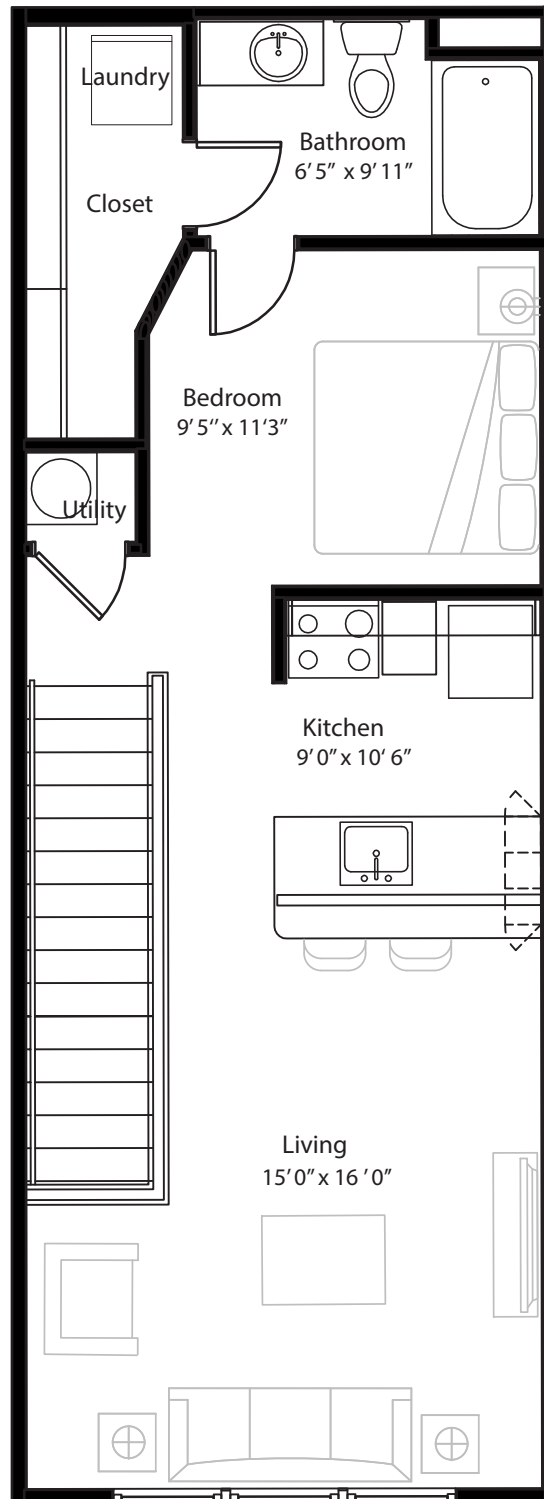

Studio Designer Overlook

2nd level, 1 bedroom, 1 bath - 554sq. ft.

This floor plan representation is not to scale and all dimensions are approximate. Final layout and room dimensions are subject to change prior to the delivery of any apartment unit.