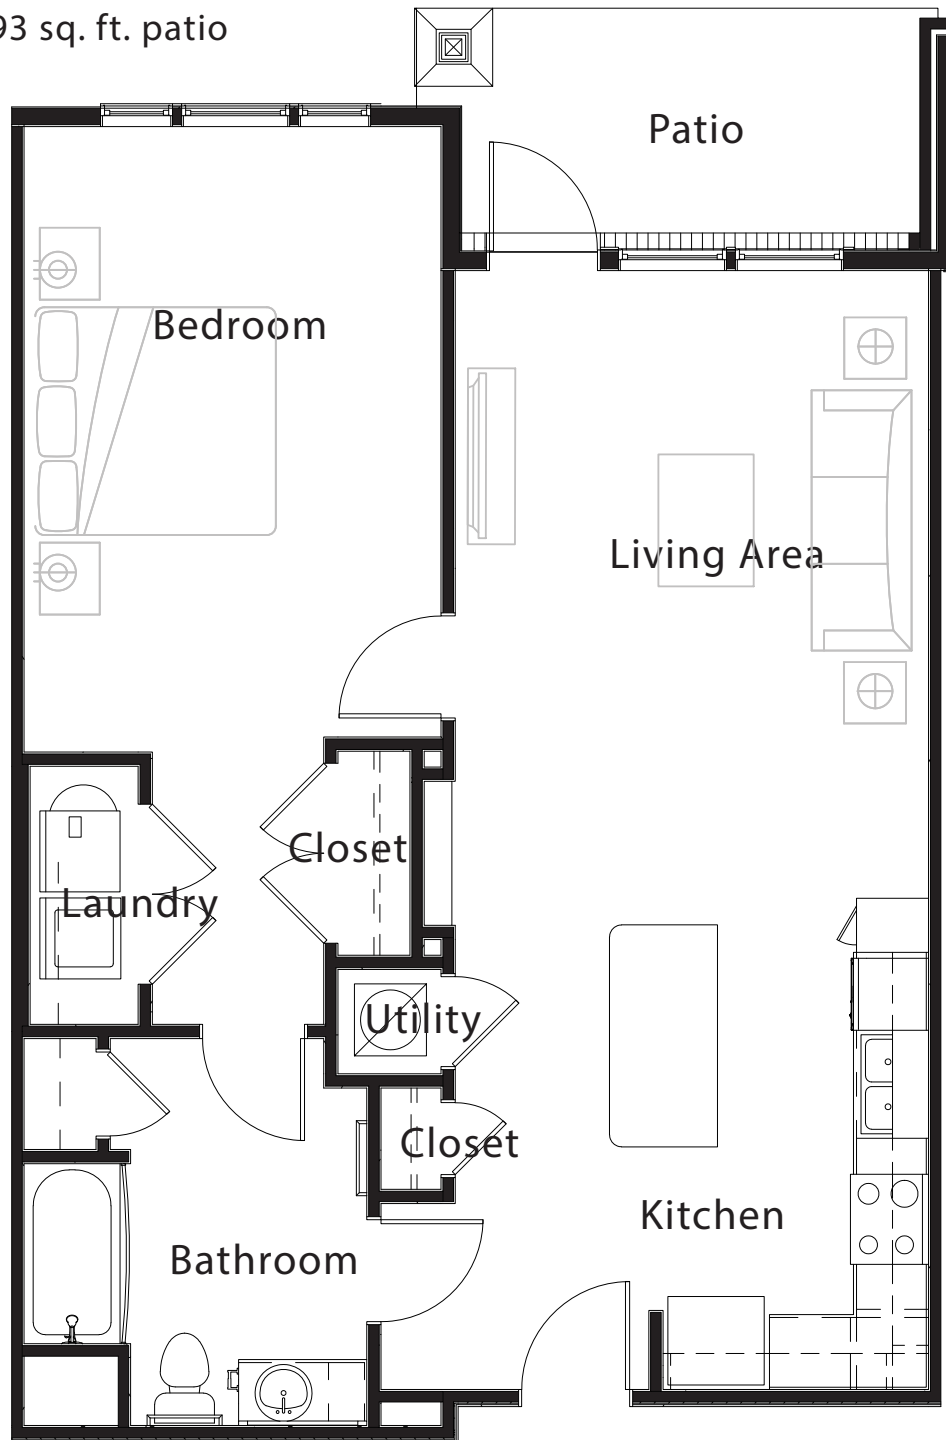

1 Bed Premier Courtyard

1st level, 1 bedroom, 1 bath
891sq. ft. with 93 sq. ft. patio

This floor plan representation is not to scale and all dimensions are approximate. Final layout and room dimensions are subject to change prior to the delivery of any apartment unit.