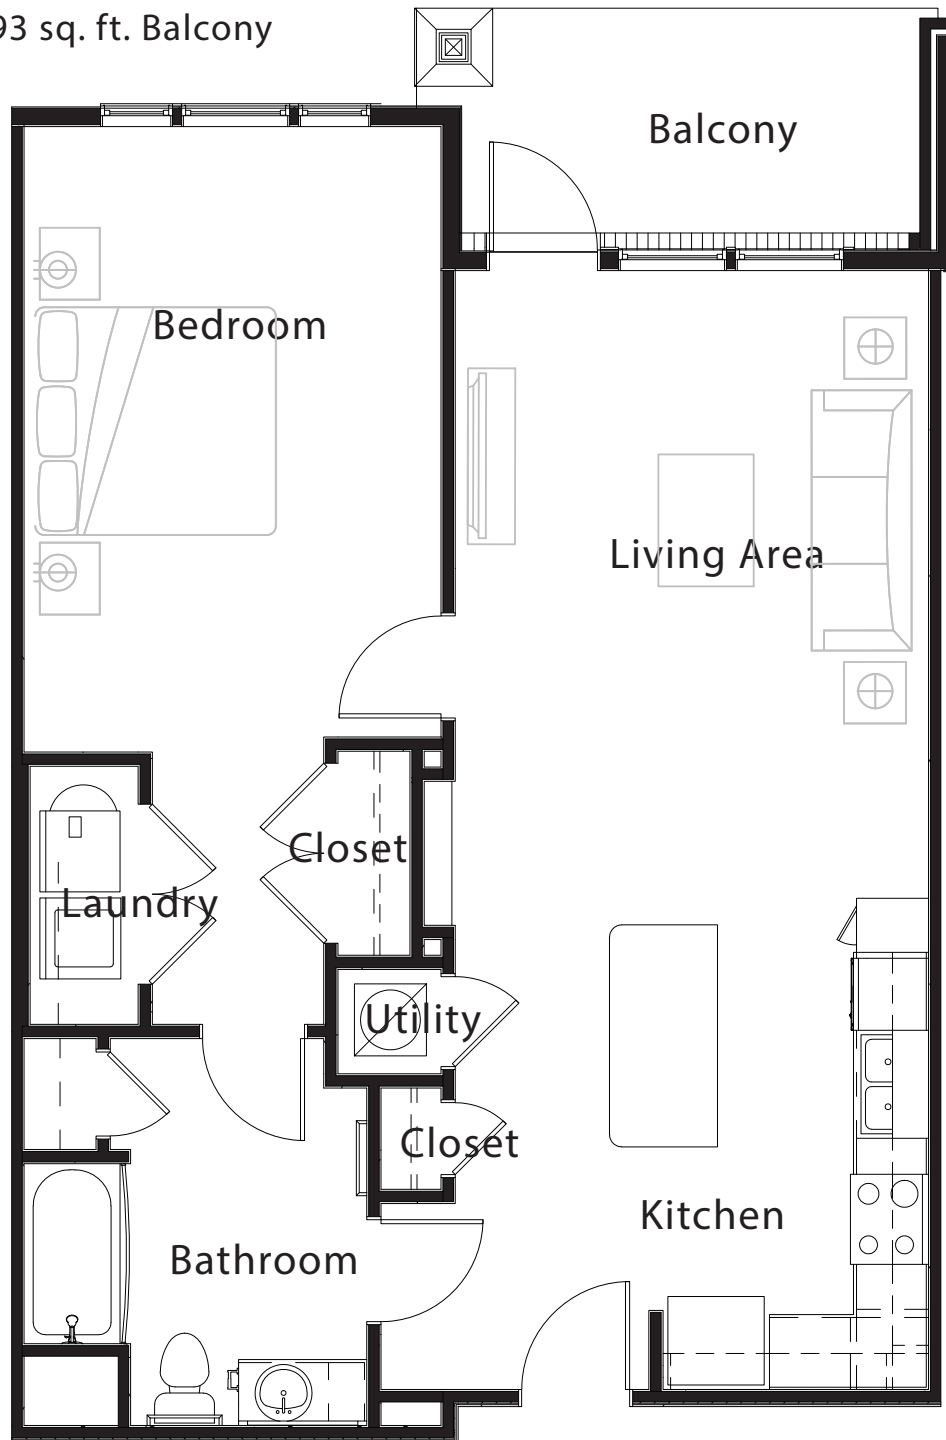

1 Bed Premier Overlook

2 nd level, 1 bedroom, 1 bath

891sq. ft. with 93 sq. ft. Balcony

This floor plan representation is not to scale and all dimensions are approximate. Final layout and room dimensions are subject to change prior to the delivery of any apartment unit.