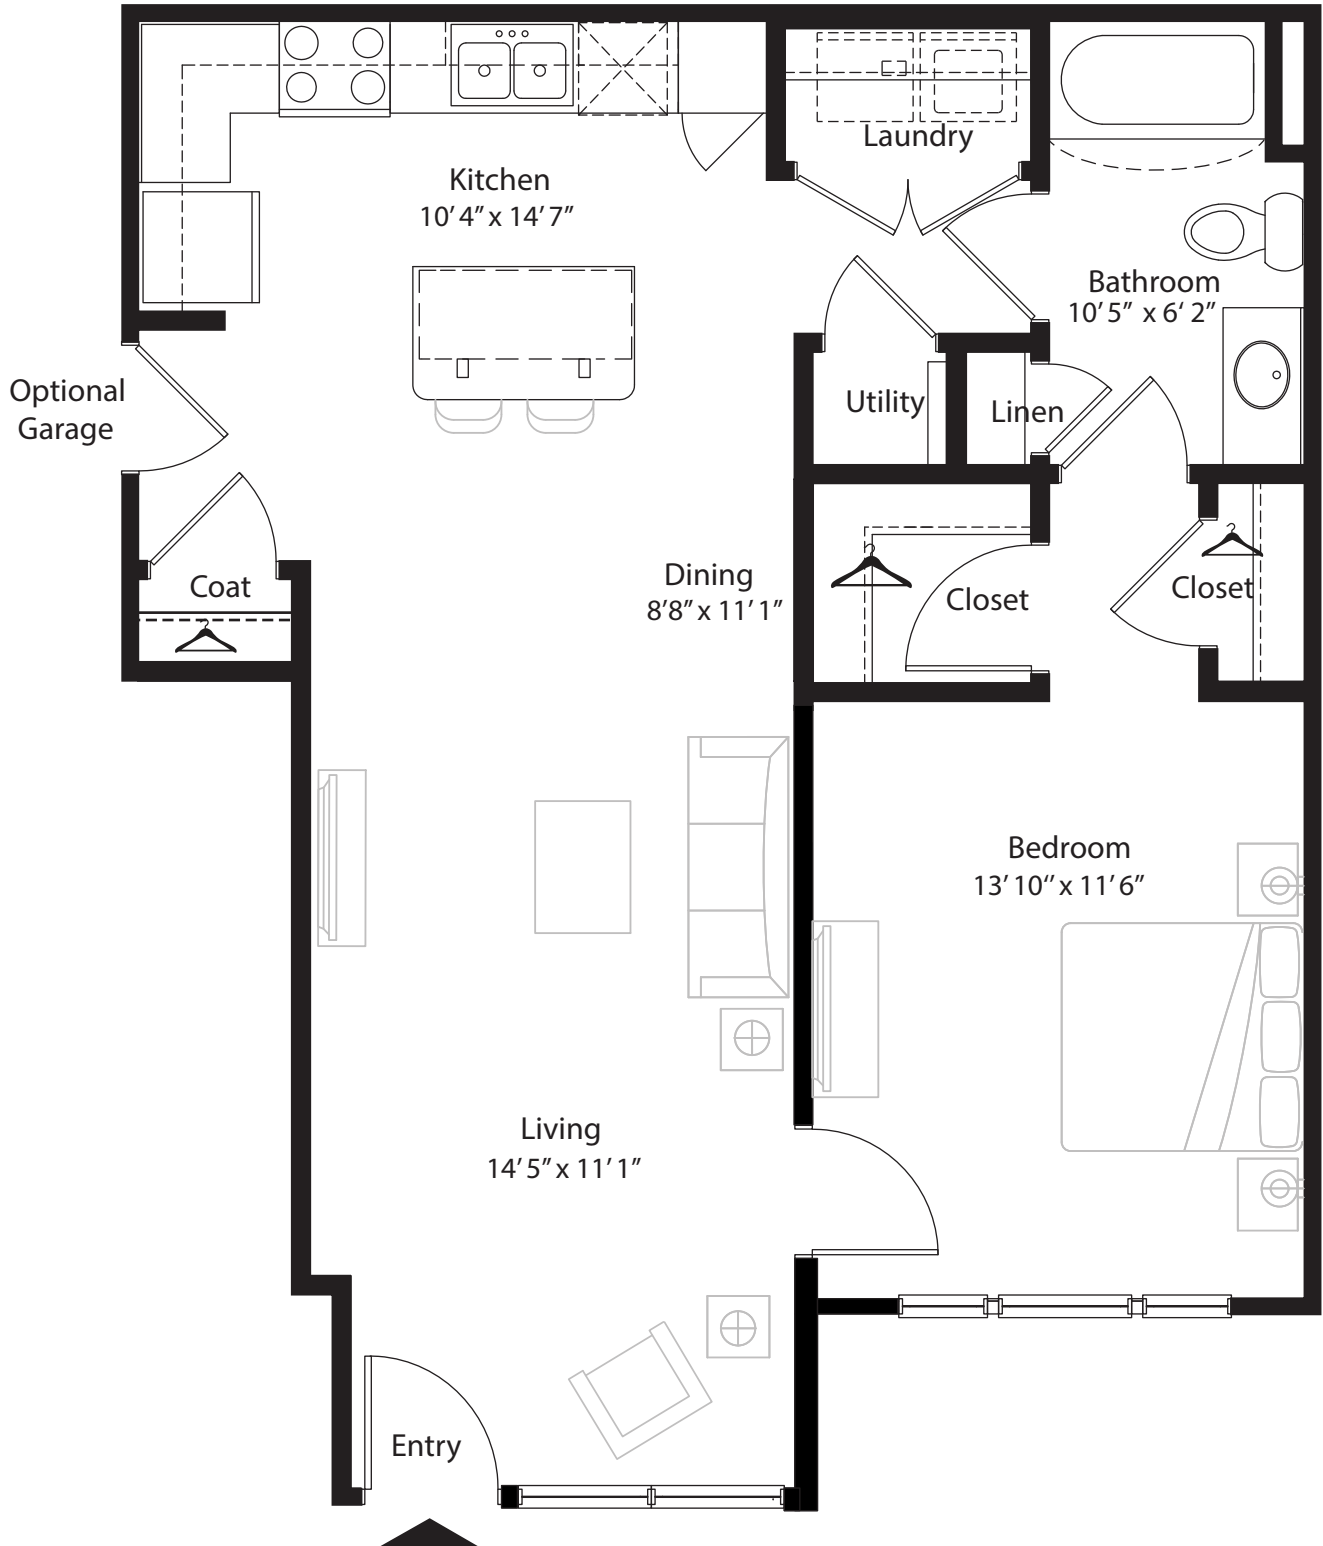

1 BR Designer Courtyard

1st level, 1 bedroom, 1 bath
797 sq. ft. with 244 sq. ft. patio

This floor plan representation is not to scale and all dimensions are approximate. Final layout and room dimensions are subject to change prior to the delivery of any apartment unit.