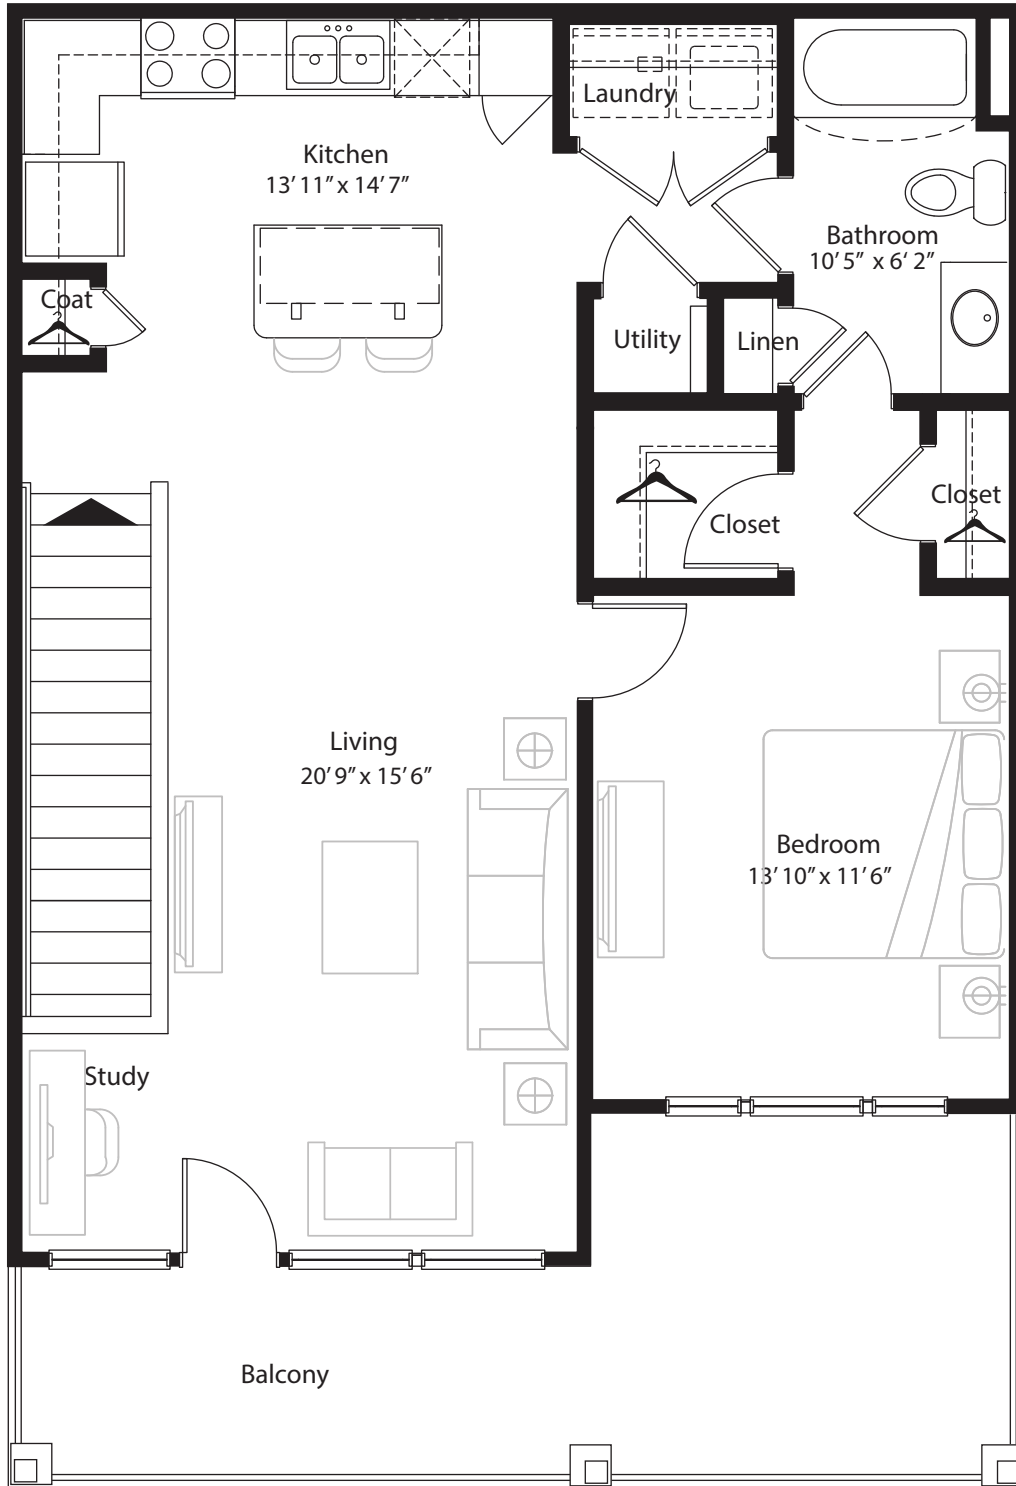

1 BR Designer Overlook

2nd level, 1 bedroom, 1 bath - 876 sq. ft. with 214 sq. ft. balcony

This floor plan representation is not to scale and all dimensions are approximate. Final layout and room dimensions are subject to change prior to the delivery of any apartment unit.