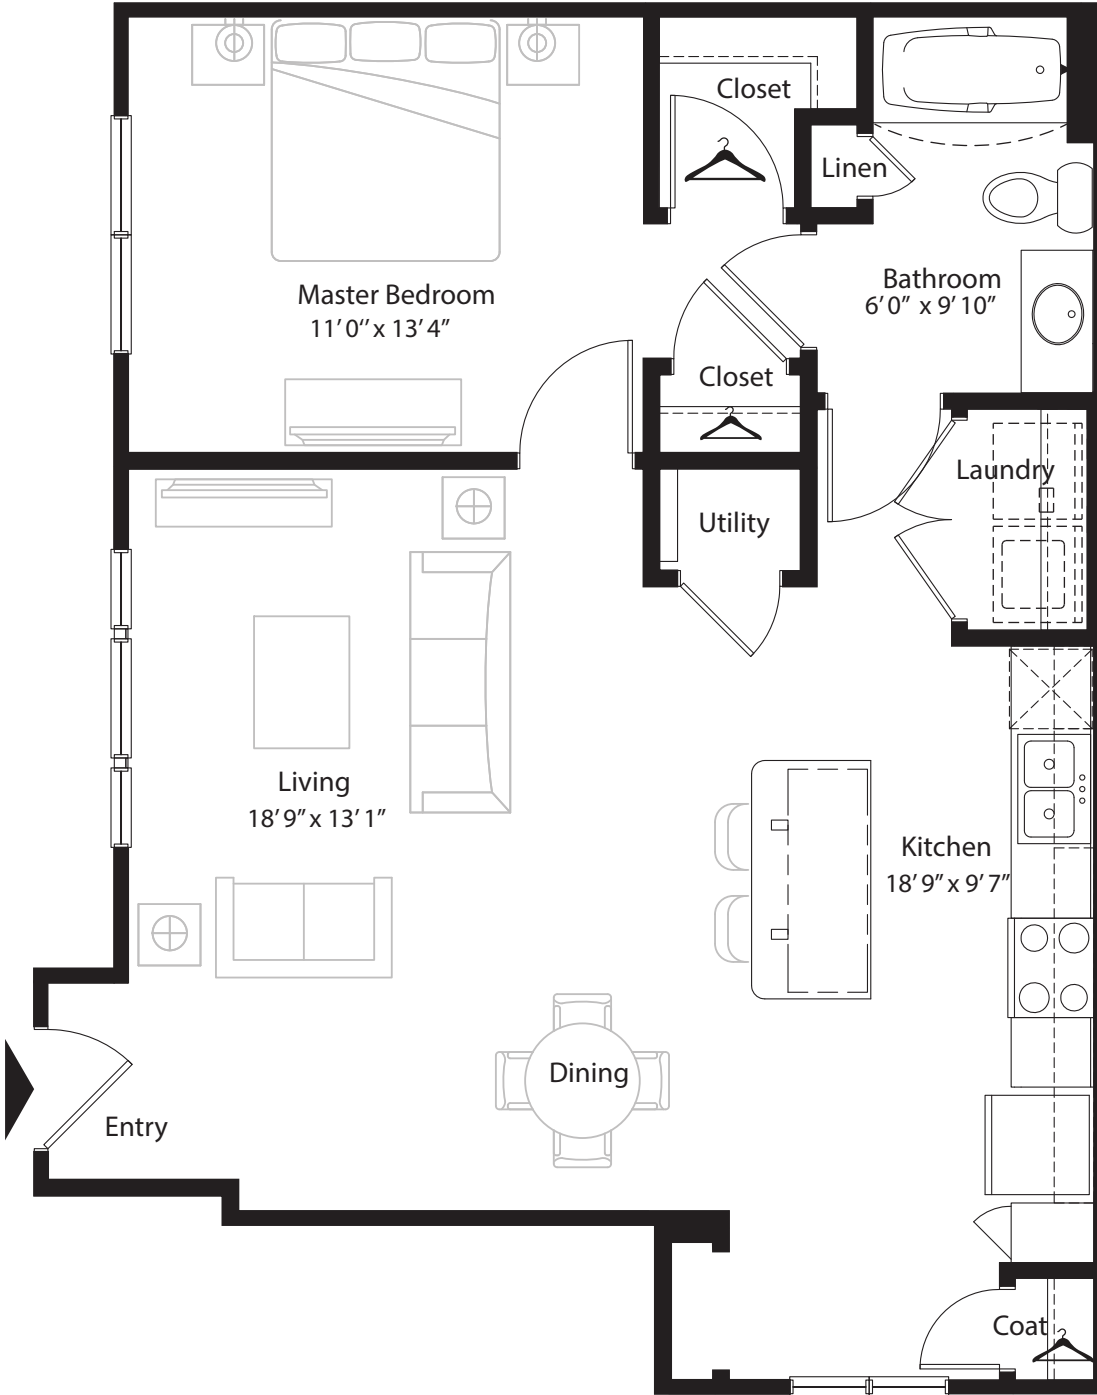

1 Bedroom Grand Courtyard

1st level, 1 bedroom, 1 bath - 831 sq. ft. with 178 sq. ft. patio

This floor plan representation is not to scale and all dimensions are approximate. Final layout and room dimensions are subject to change prior to the delivery of any apartment unit.