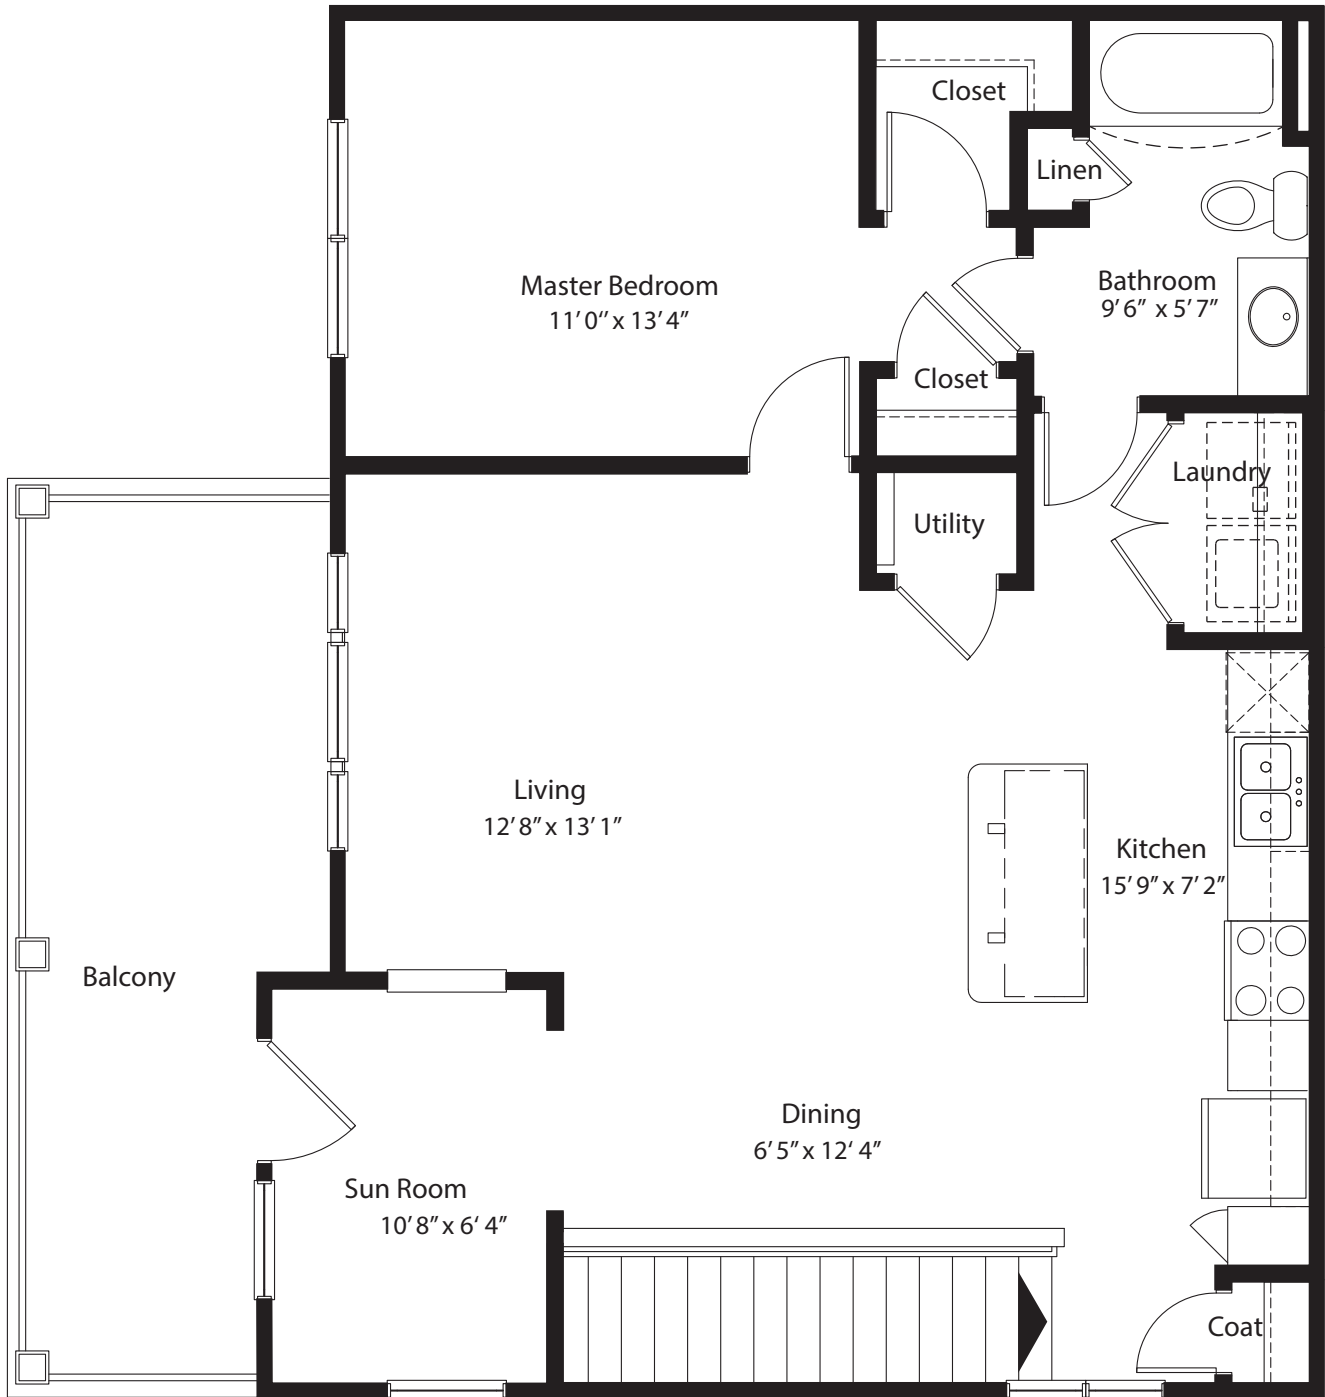

1 Bedroom Grand Overlook

2nd level, 1 bedroom, 1 bath - 923 sq. ft. with 153 sq. ft. balcony

This floor plan representation is not to scale and all dimensions are approximate. Final layout and room dimensions are subject to change prior to the delivery of any apartment unit.