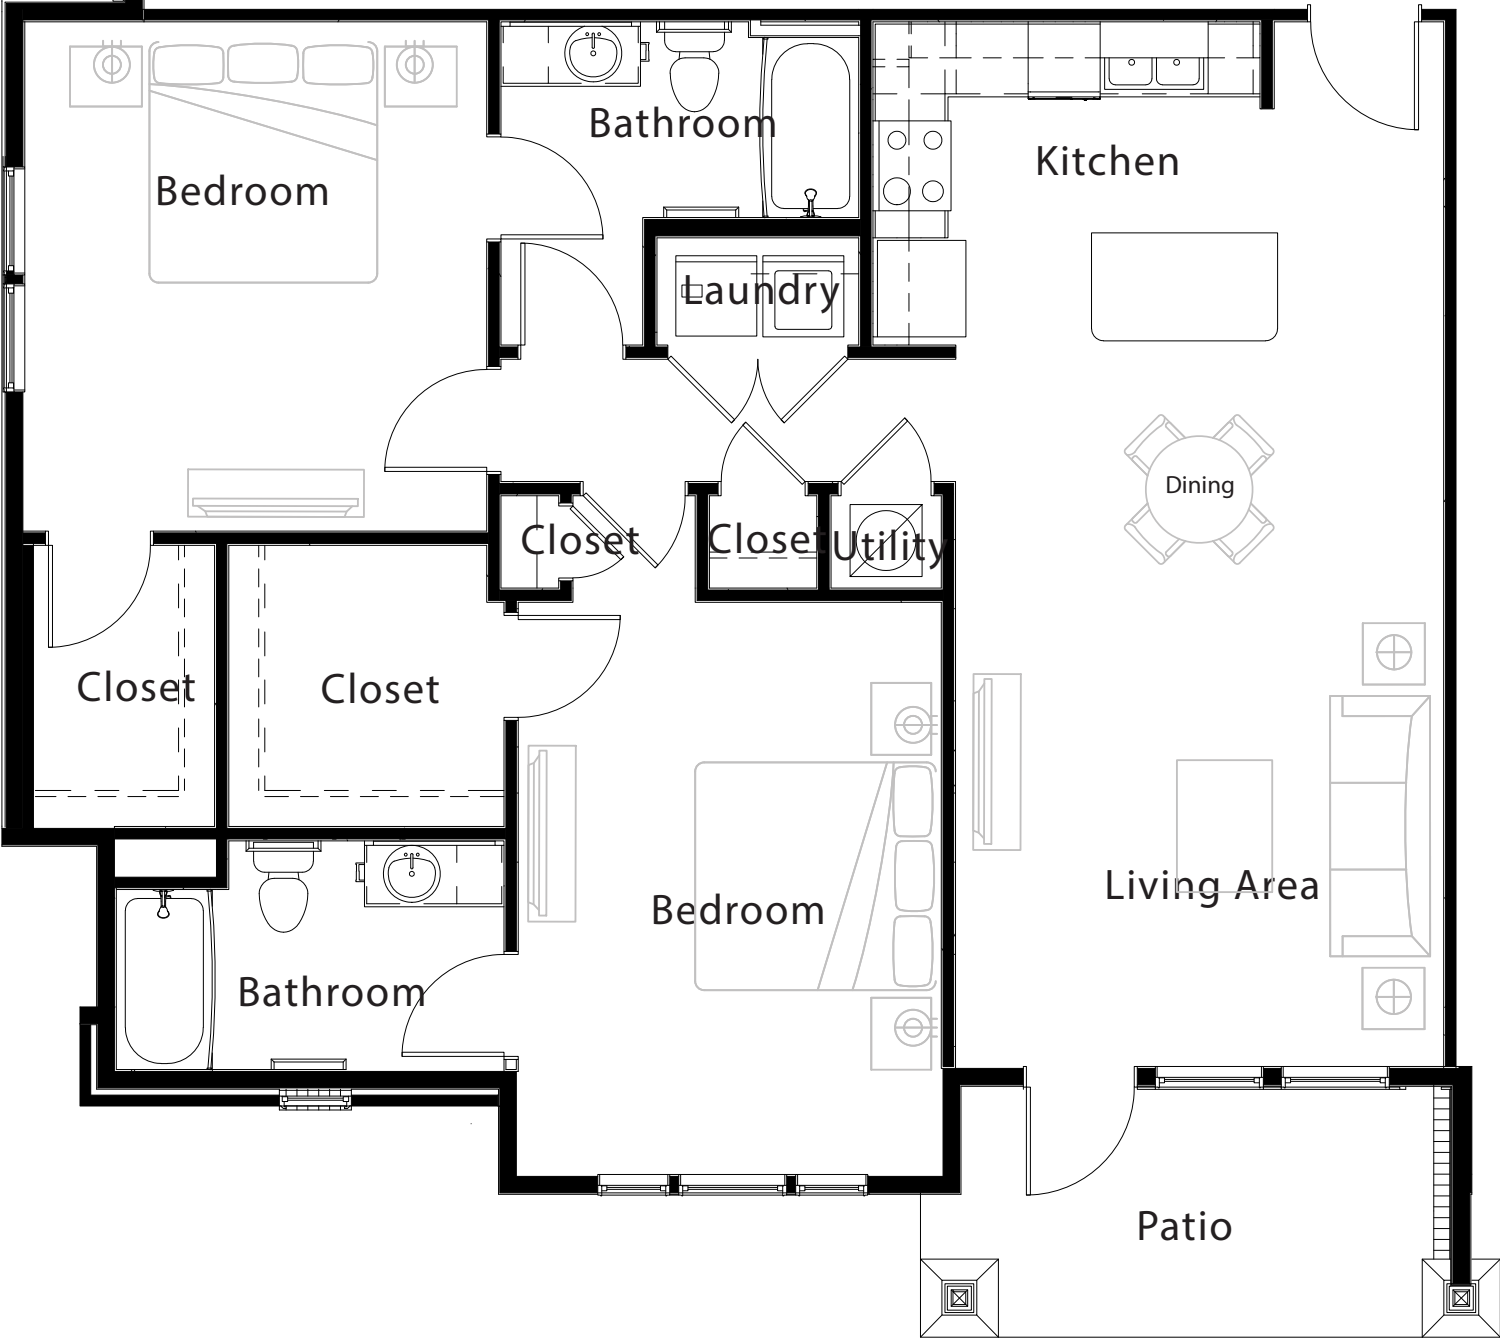

2 Bed Premier Courtyard

1st level, 2 bedroom, 2 bath
1228sq. ft. with 108 sq. ft. patio

This floor plan representation is not to scale and all dimensions are approximate. Final layout and room dimensions are subject to change prior to the delivery of any apartment unit.