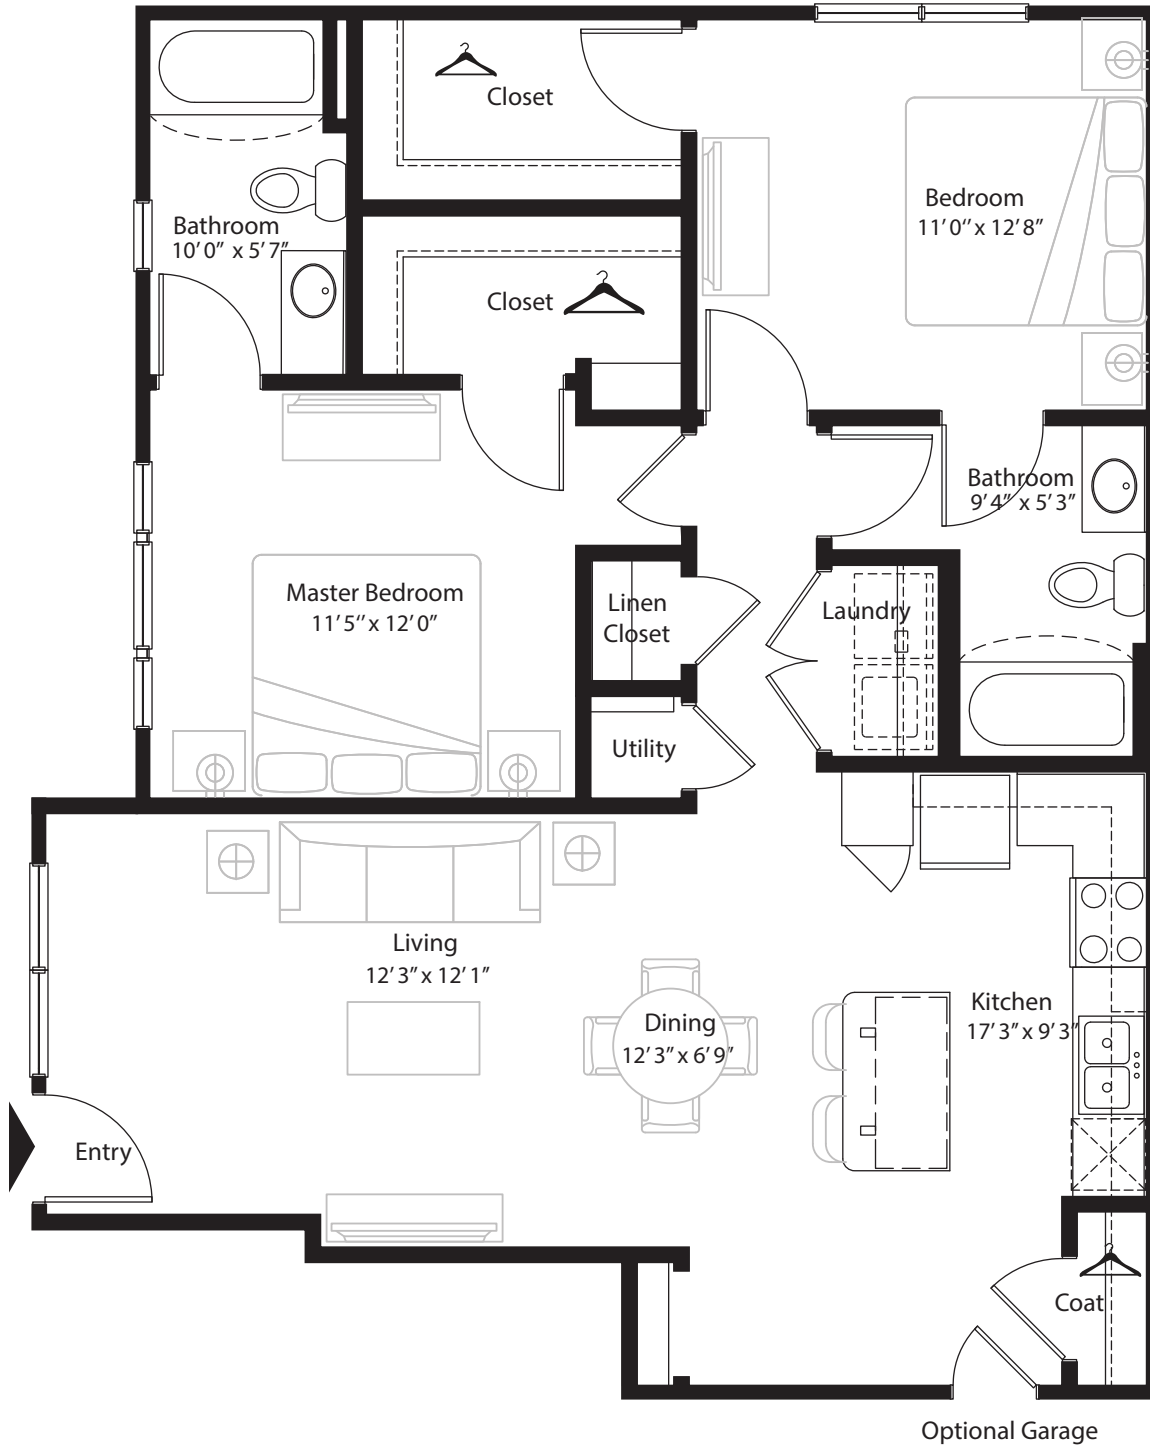

## 2 BR Designer Courtyard

1st level, 2 bedroom, 2 bath - 1,105 sq. ft. with 126 sq. ft. patio

This floor plan representation is not to scale and all dimensions are approximate. Final layout and room dimensions are subject to change prior to the delivery of any apartment unit.