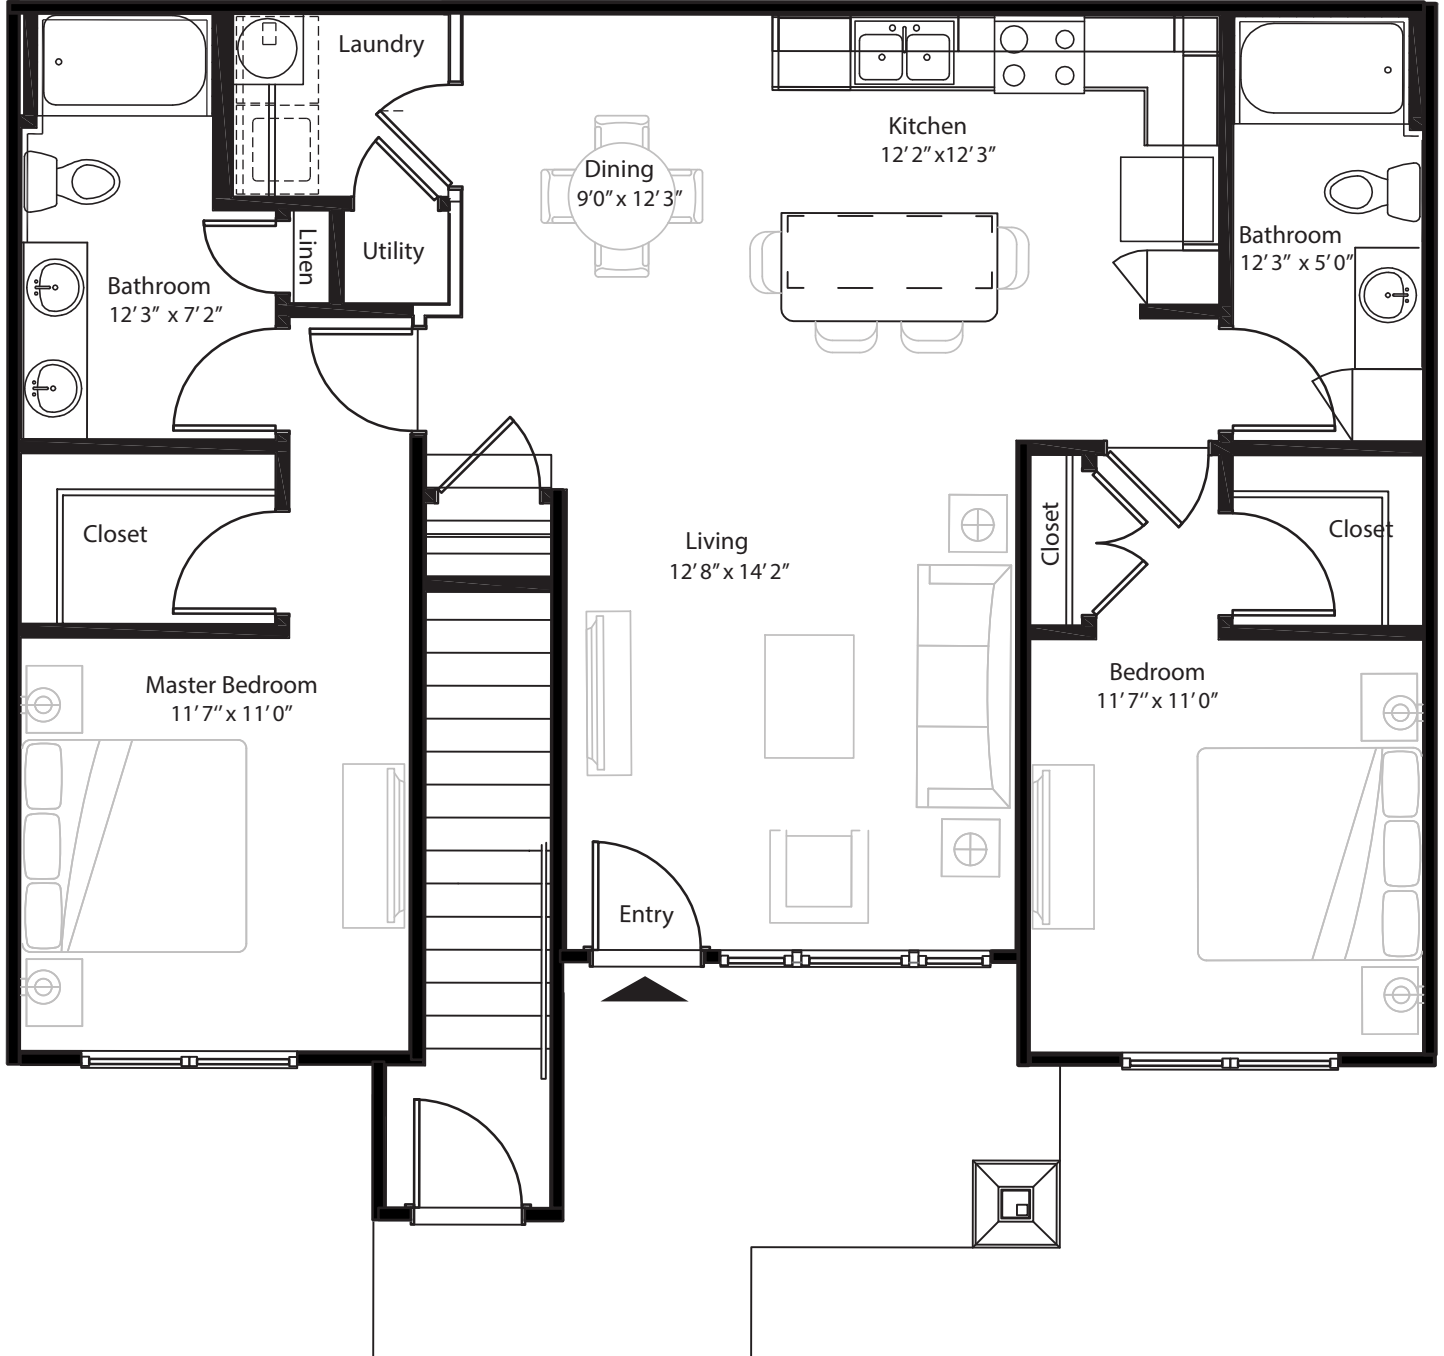

2 BR Grand Courtyard

1st level, 2 bedroom, 2 bath
1,087 sq. ft. with 143 sq. ft. patio

This floor plan representation is not to scale and all dimensions are approximate. Final layout and room dimensions are subject to change prior to the delivery of any apartment unit.