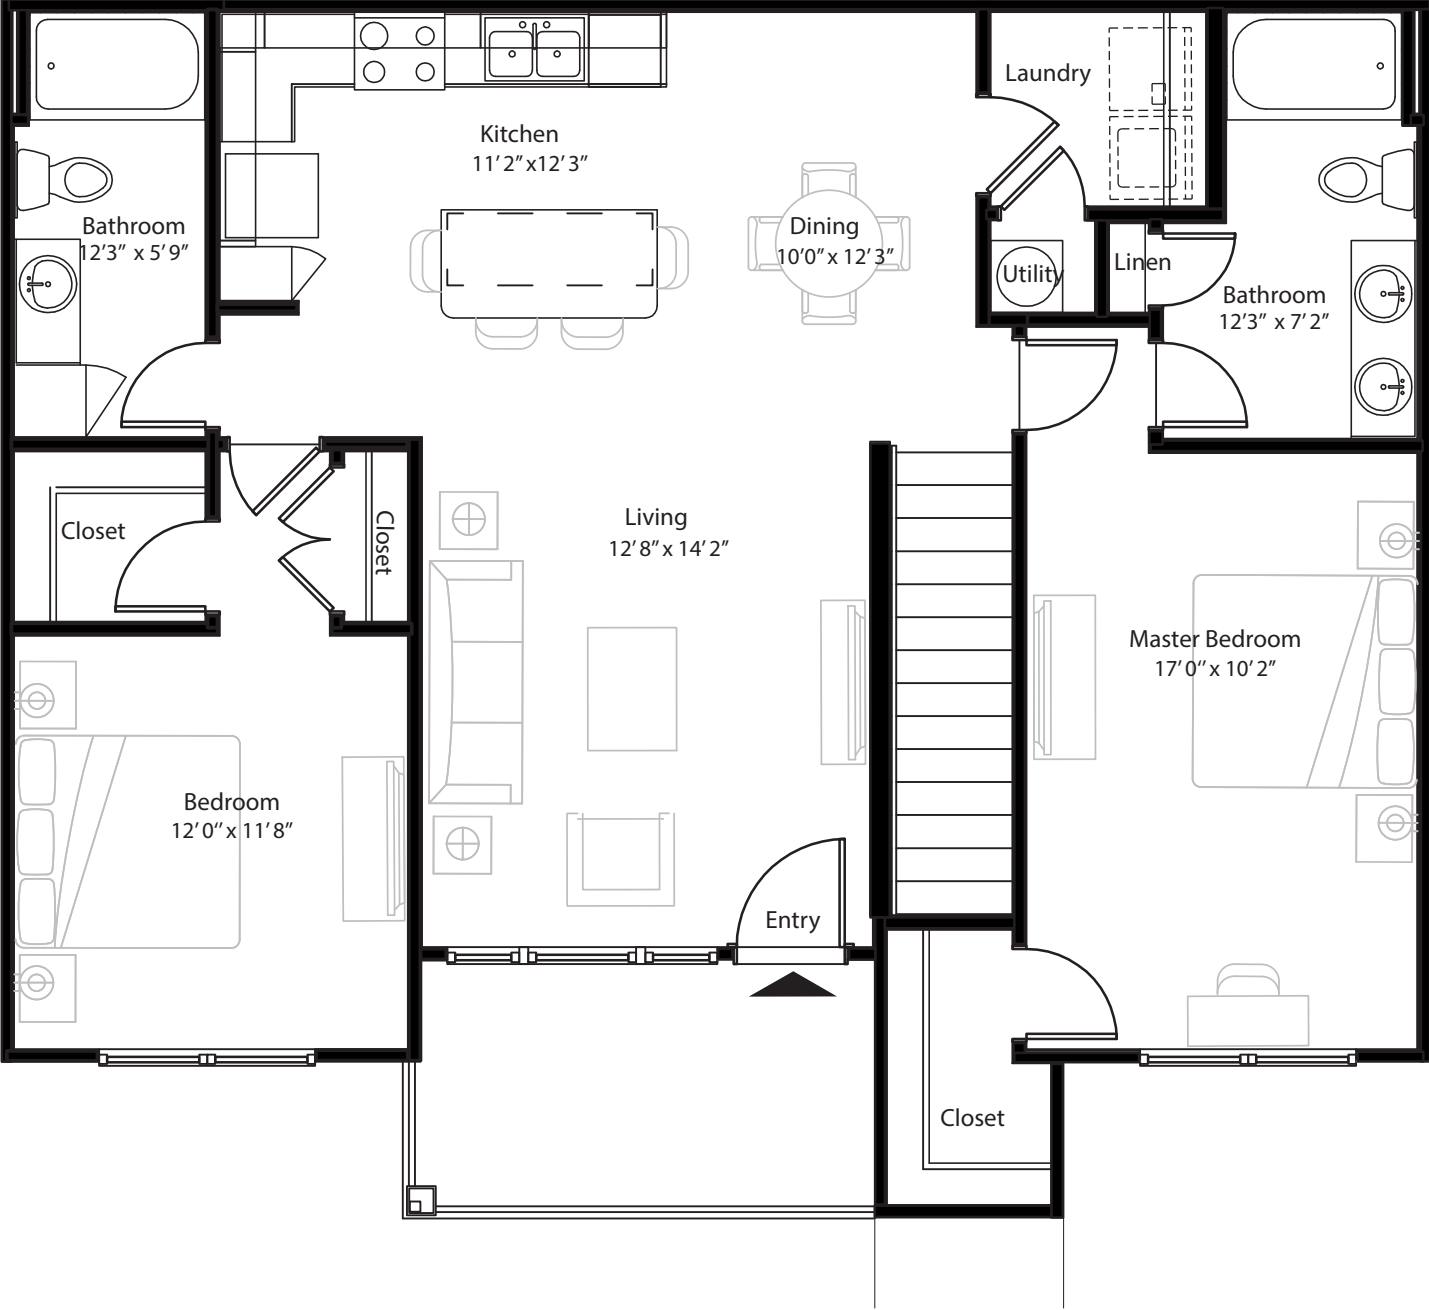

2 BR Grand Overlook

2nd level, 2 bedroom, 2 bath
1,189 sq. ft. with 92 sq. ft. balcony

This floor plan representation is not to scale and all dimensions are approximate. Final layout and room dimensions are subject to change prior to the delivery of any apartment unit.