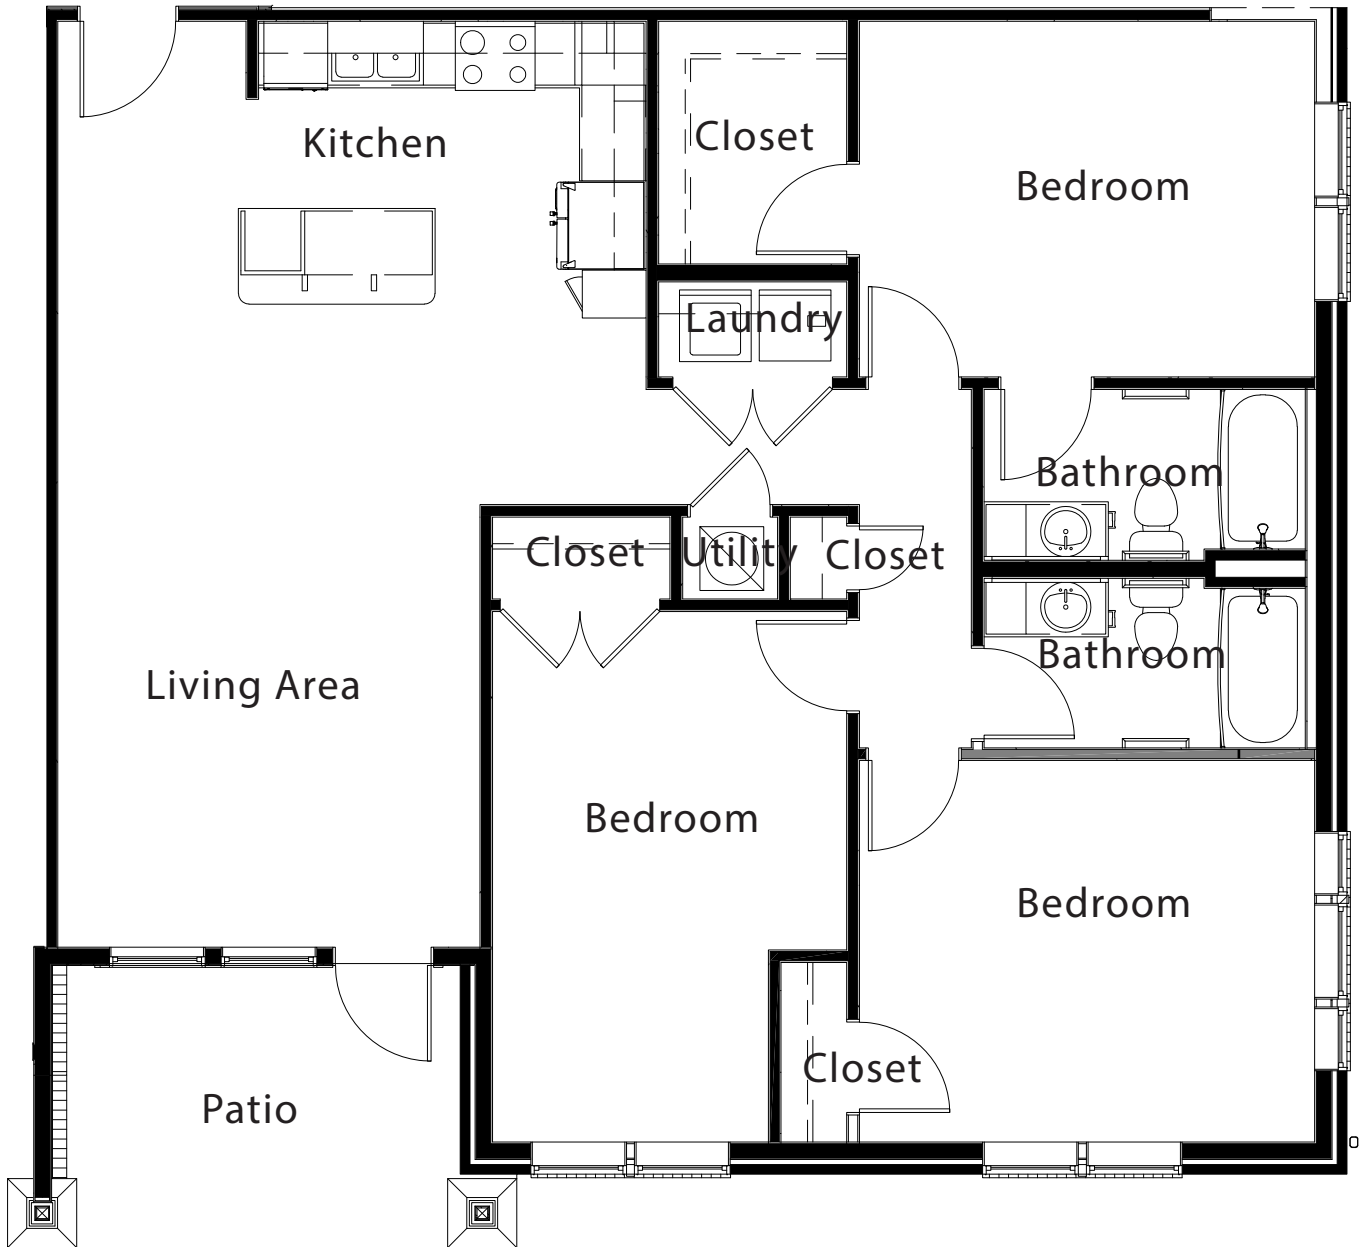

3 Bed Premier Courtyard

1st level, 3 bedroom, 2 bath
1369sq. ft. with 130 sq. ft. patio

This floor plan representation is not to scale and all dimensions are approximate. Final layout and room dimensions are subject to change prior to the delivery of any apartment unit.