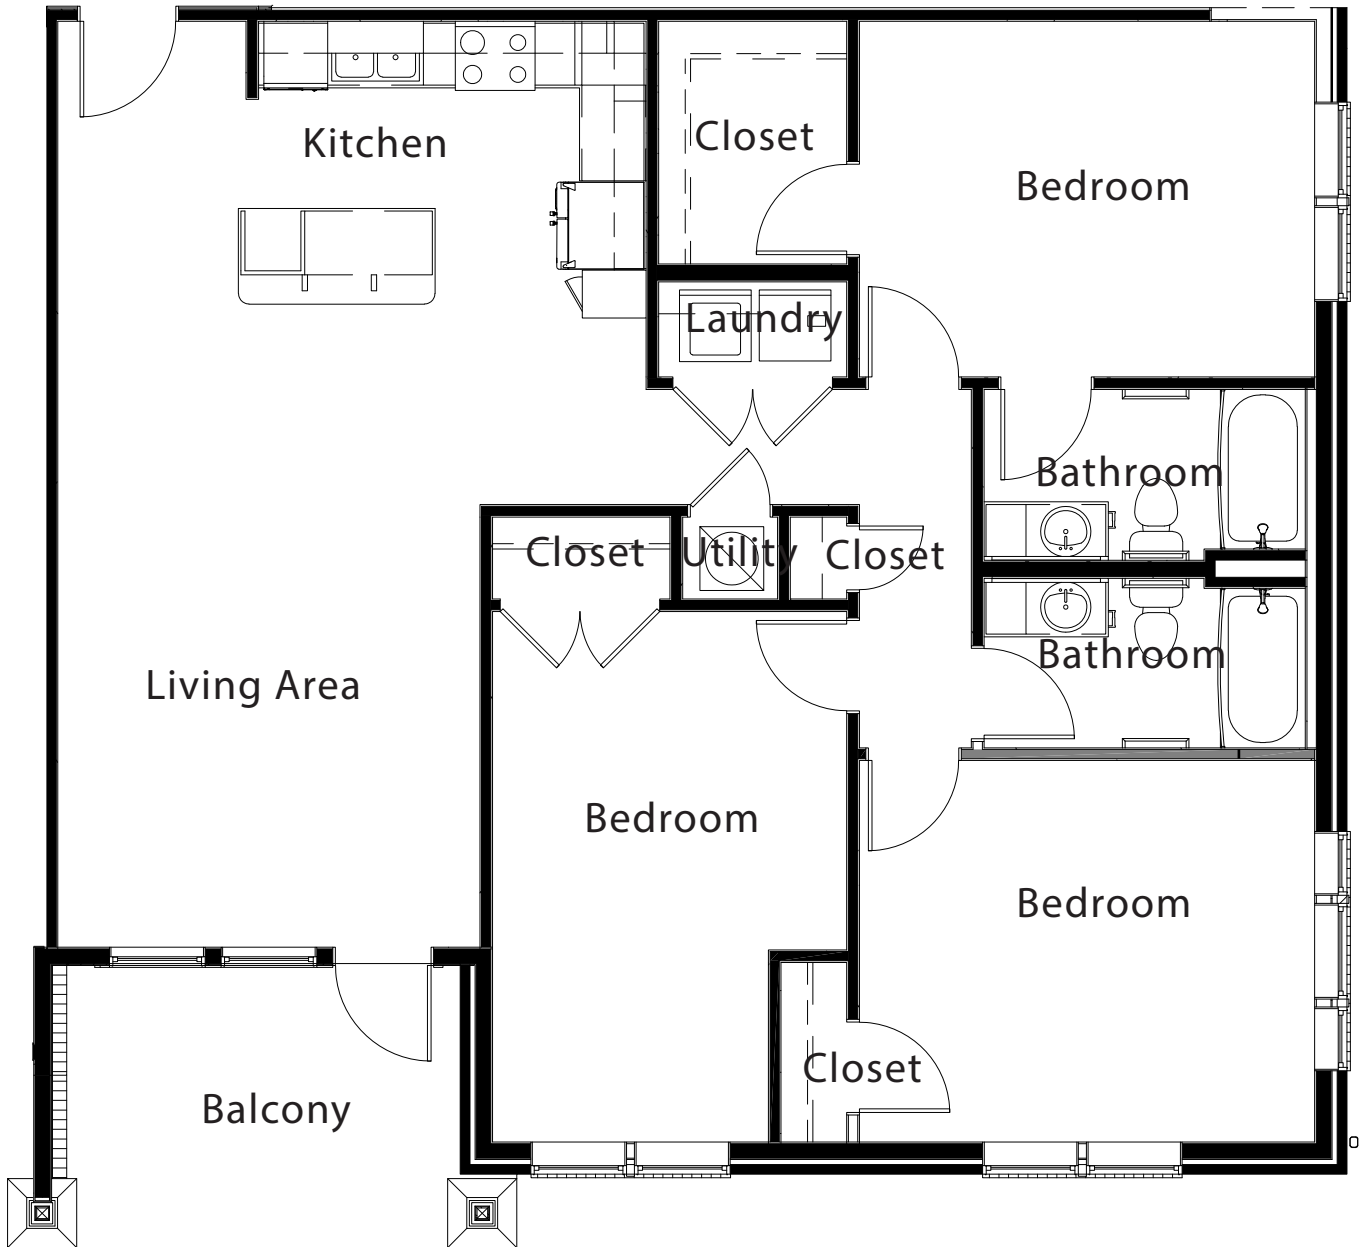

3 Bed Premier Overlook

2nd level, 3 bedroom, 2 bath  
1369sq. ft. with 130 sq. ft. Balcony

This floor plan representation is not to scale and all dimensions are approximate. Final layout and room dimensions are subject to change prior to the delivery of any apartment unit.