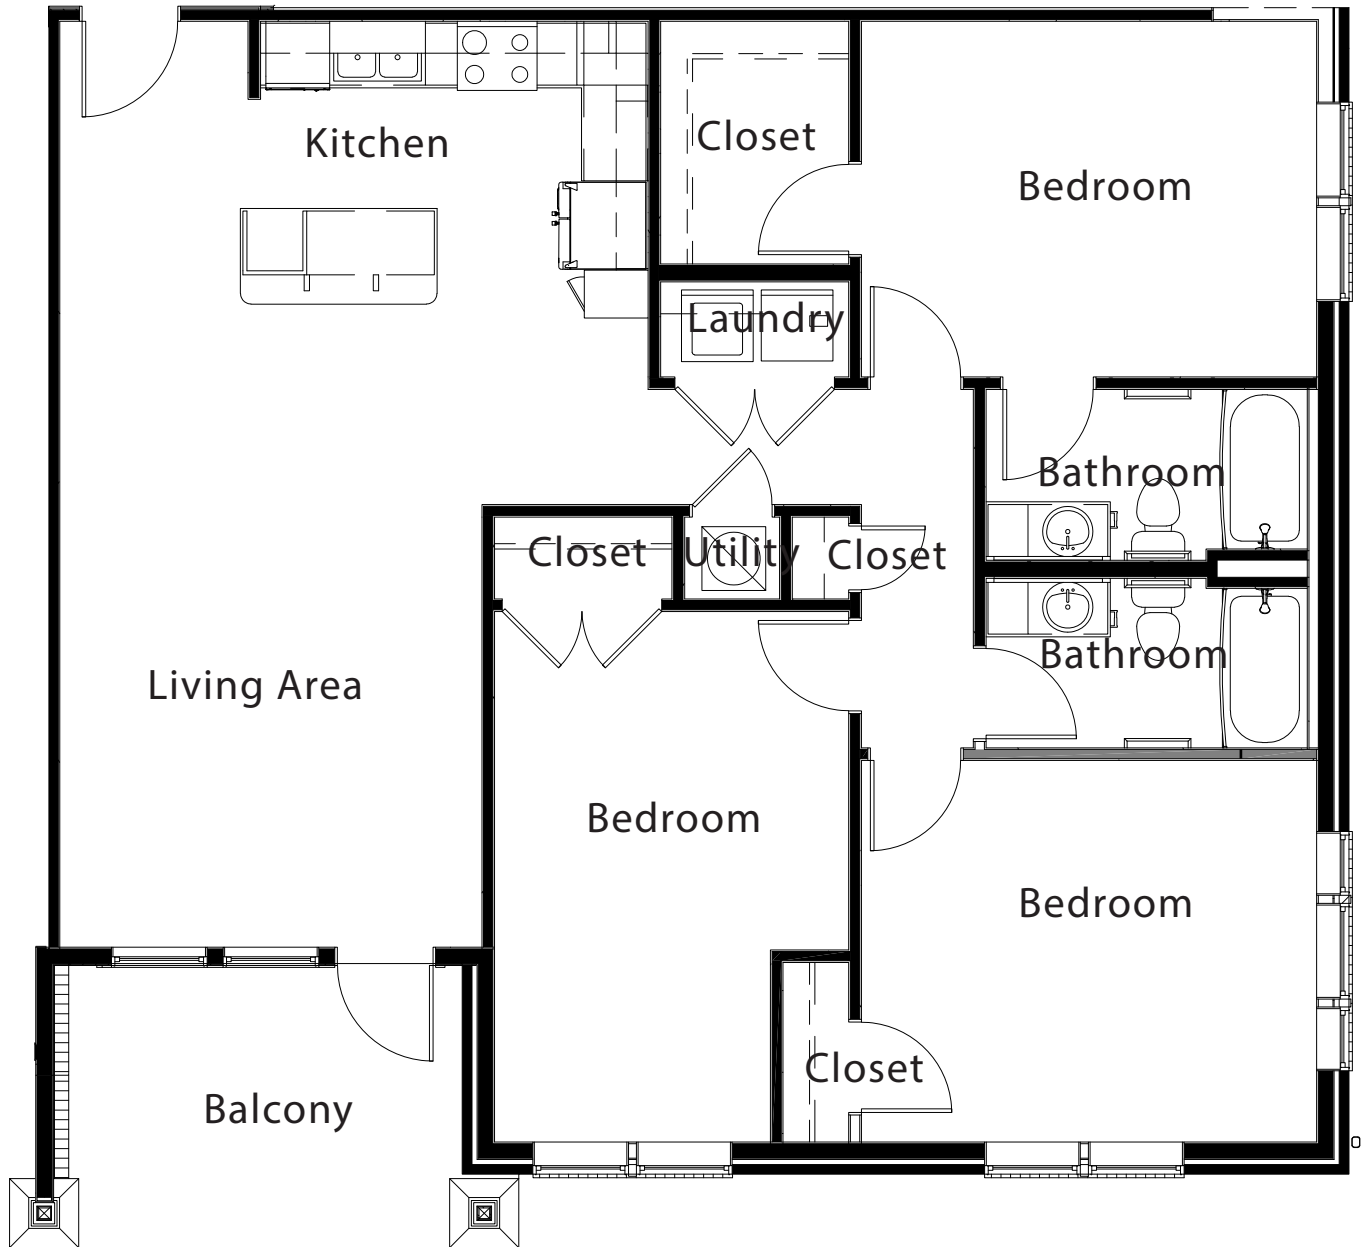

3 Bed Premier Summit

3rd level, 3 bedroom, 2 bath
1369sq. ft. with 130 sq. ft. Balcony

This floor plan representation is not to scale and all dimensions are approximate. Final layout and room dimensions are subject to change prior to the delivery of any apartment unit.