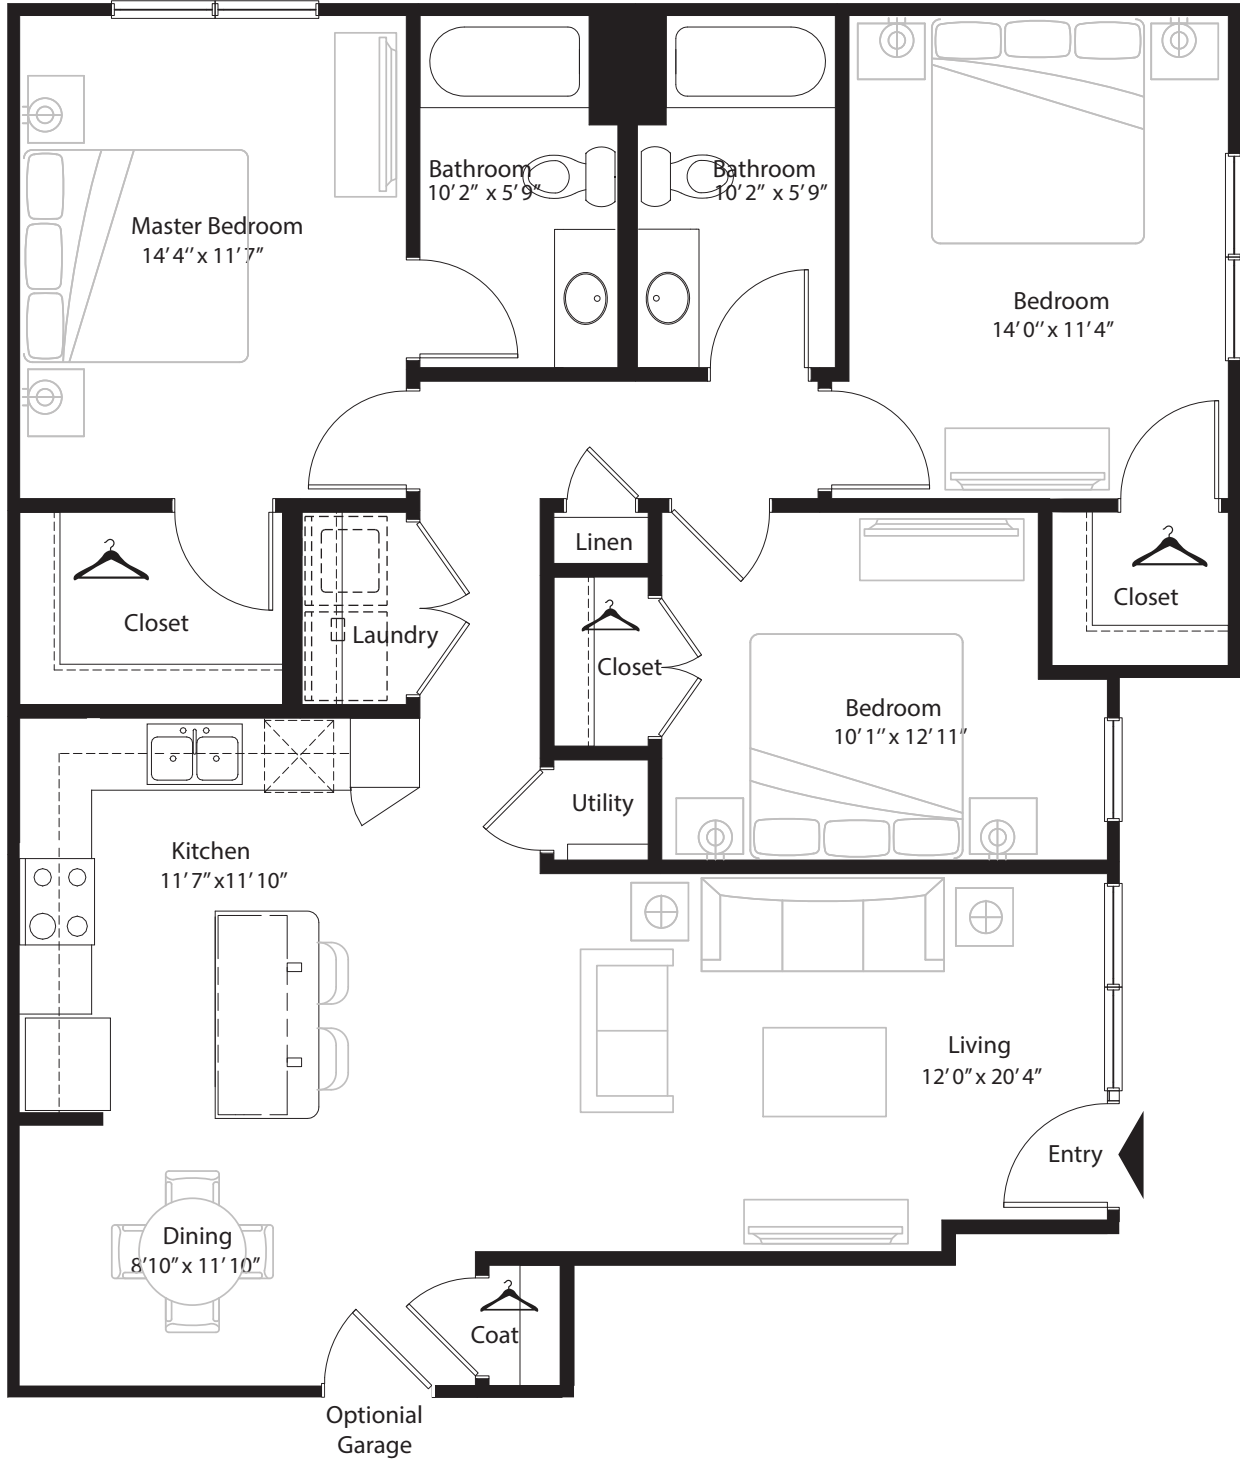

3 BR Grand Courtyard

1st level, 3 bedroom, 2 bath - 1,333 sq. ft. with 178 sq. ft. patio

This floor plan representation is not to scale and all dimensions are approximate. Final layout and room dimensions are subject to change prior to the delivery of any apartment unit.