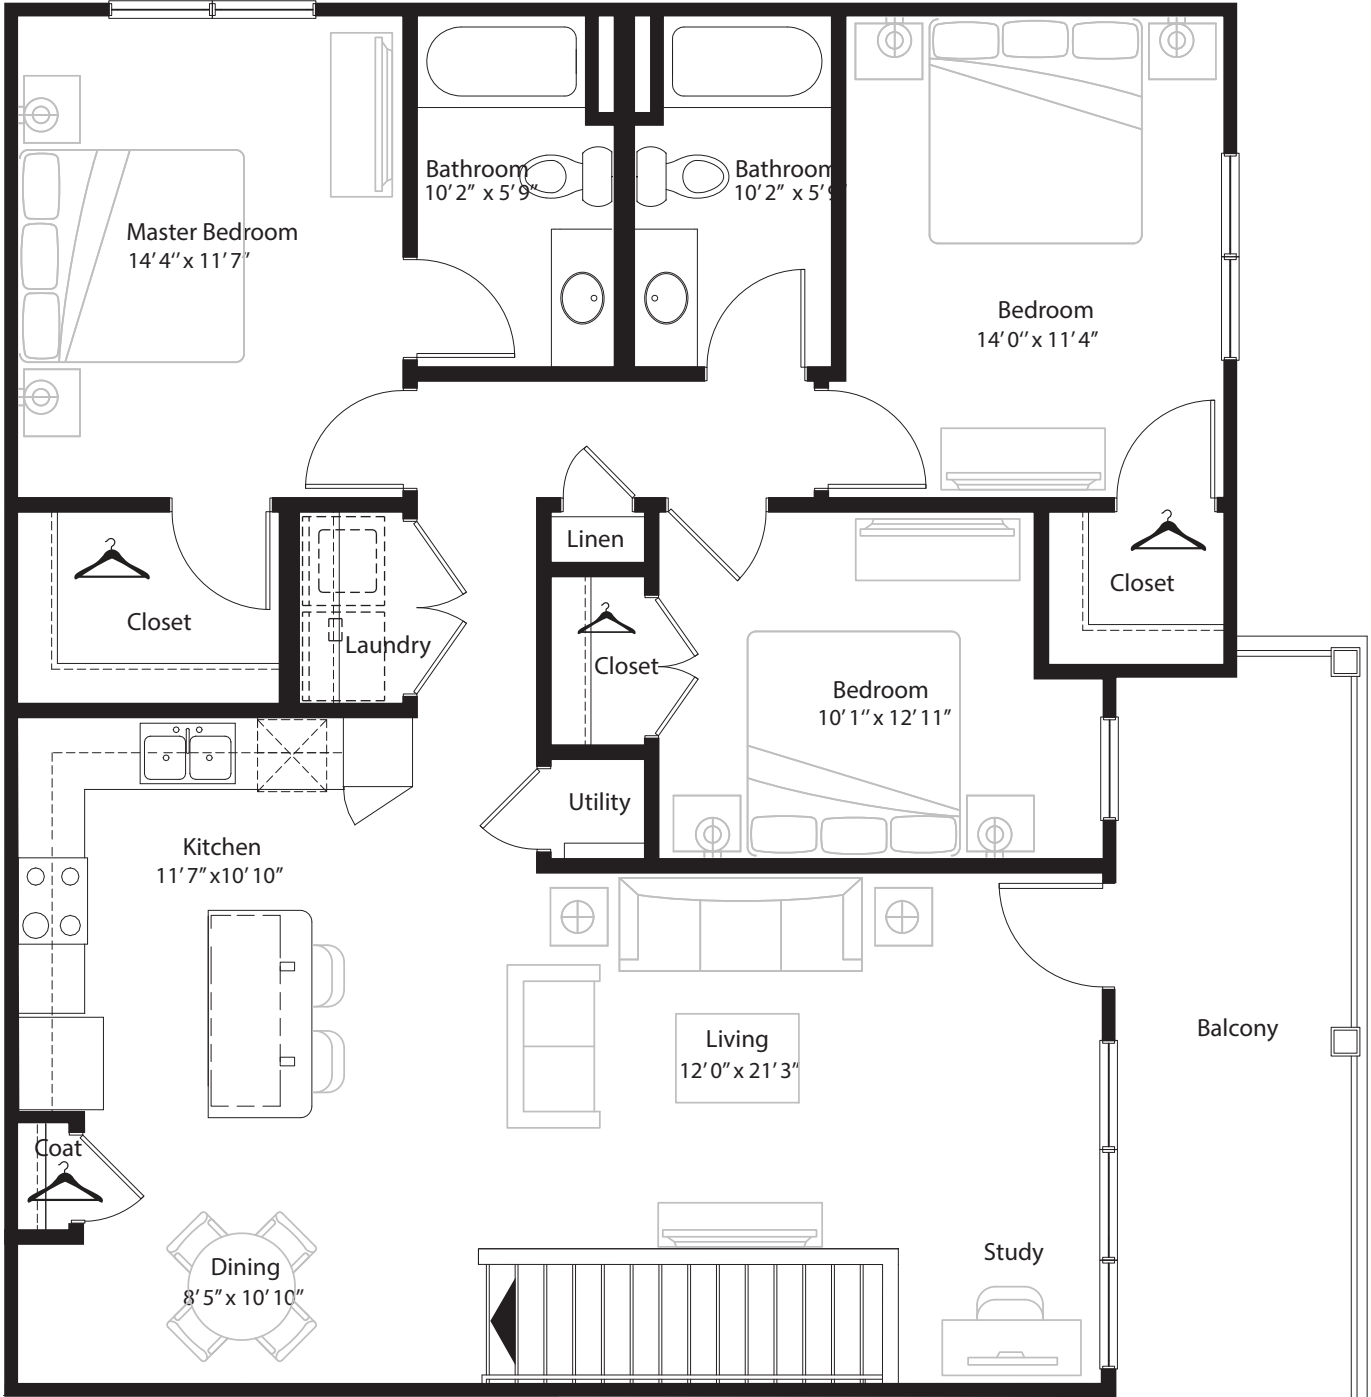

3 BR Grand Overlook

2nd level, 3 bedroom, 2 bath - 1,428 sq. ft. with 161 sq. ft. balcony

This floor plan representation is not to scale and all dimensions are approximate. Final layout and room dimensions are subject to change prior to the delivery of any apartment unit.