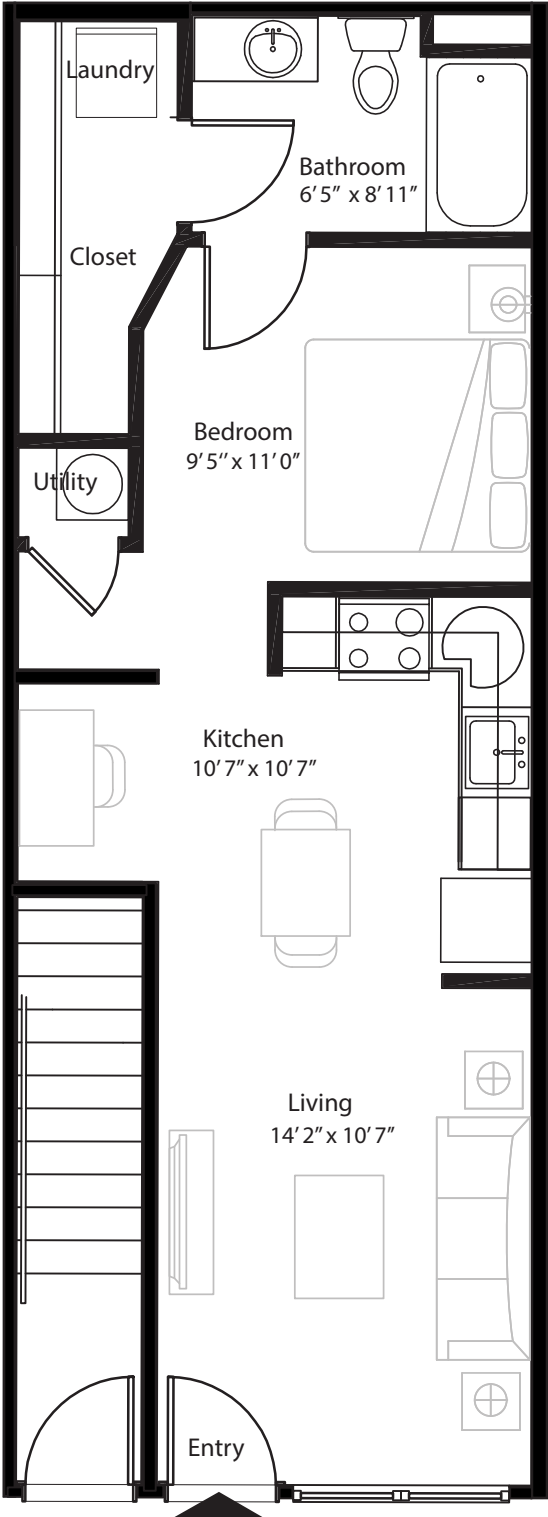

Studio Designer Courtyard 1st level, 1 bedroom, 1 bath - 558 sq. ft.

This floor plan representation is not to scale and all dimensions are approximate. Final layout and room dimensions are subject to change prior to the delivery of any apartment unit.