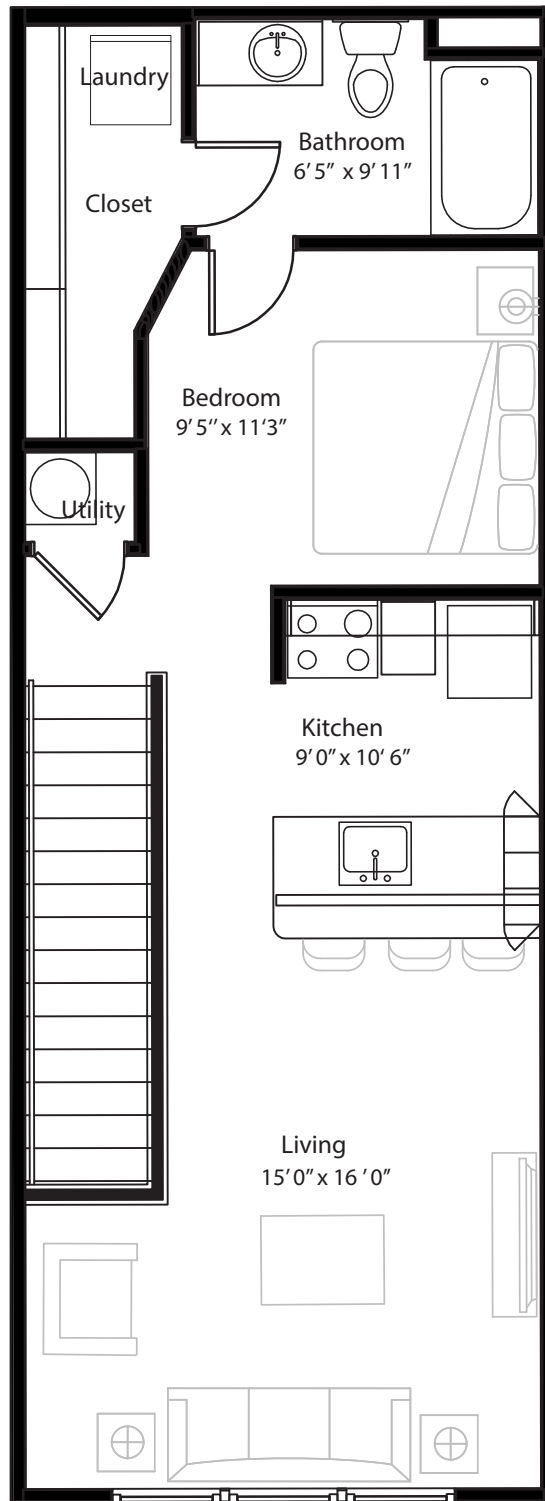

---

Studio Grand Overlook      2nd level, 1 bedroom, 1 bath - 657 sq. ft.

This floor plan representation is not to scale and all dimensions are approximate. Final layout and room dimensions are subject to change prior to the delivery of any apartment unit.