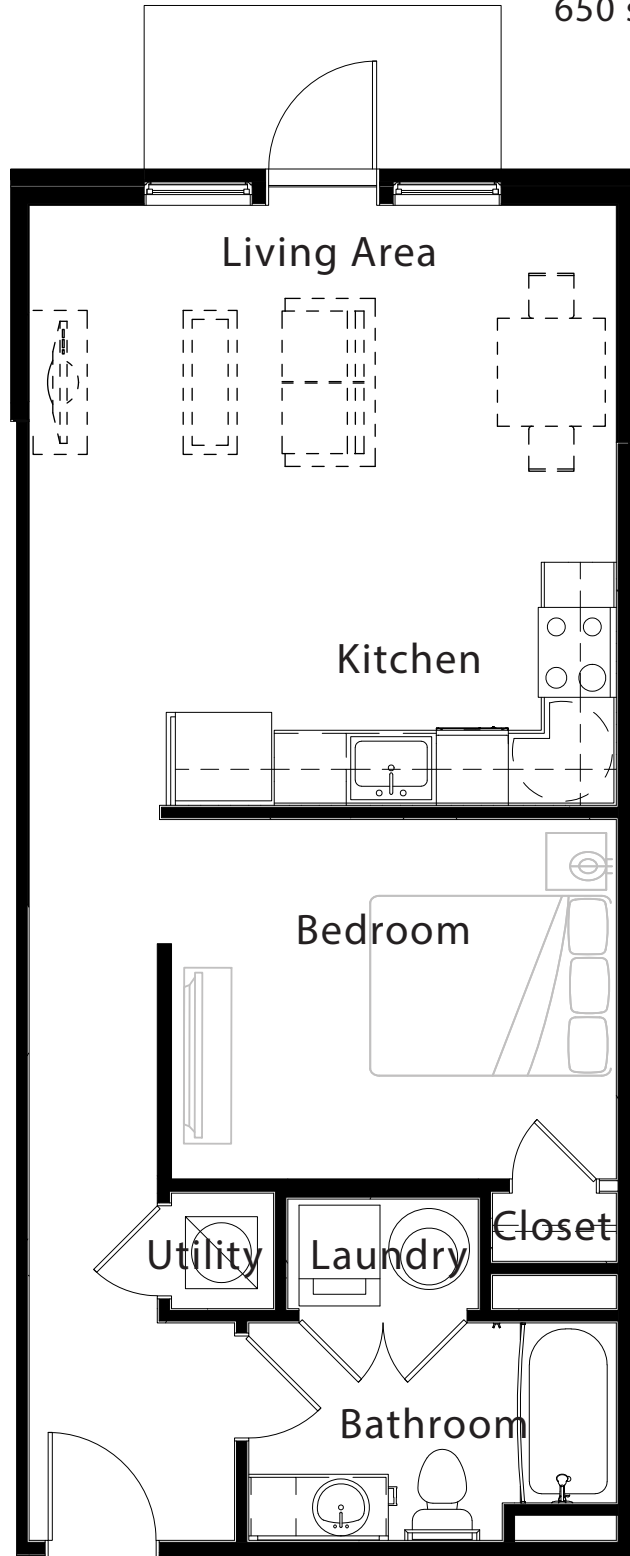

Studio Premier Courtyard

1st level, 1 bedroom, 1 bath
650 sq. ft. with 50 sq. ft. patio

This floor plan representation is not to scale and all dimensions are approximate. Final layout and room dimensions are subject to change prior to the delivery of any apartment unit.