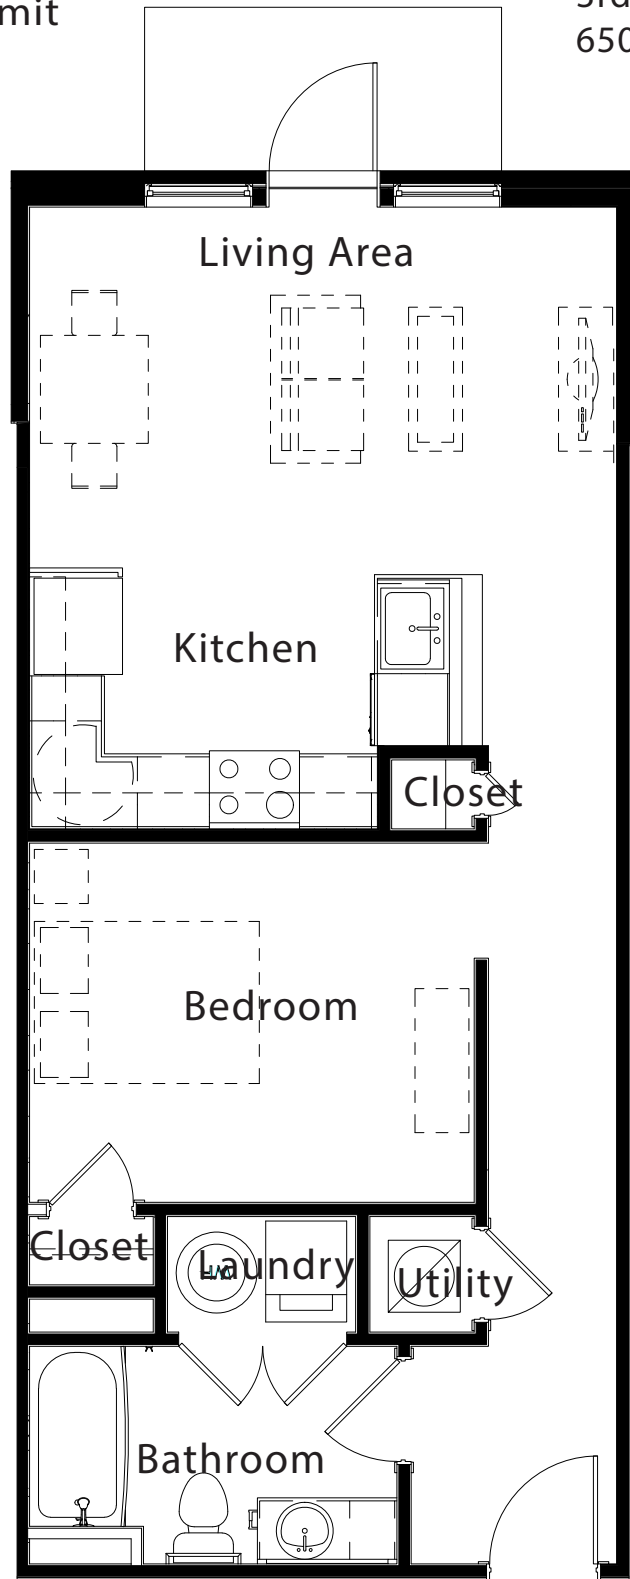

Studio Premier Summit

3rd level, 1 bedroom, 1 bath
650sq. ft.

This floor plan representation is not to scale and all dimensions are approximate. Final layout and room dimensions are subject to change prior to the delivery of any apartment unit.