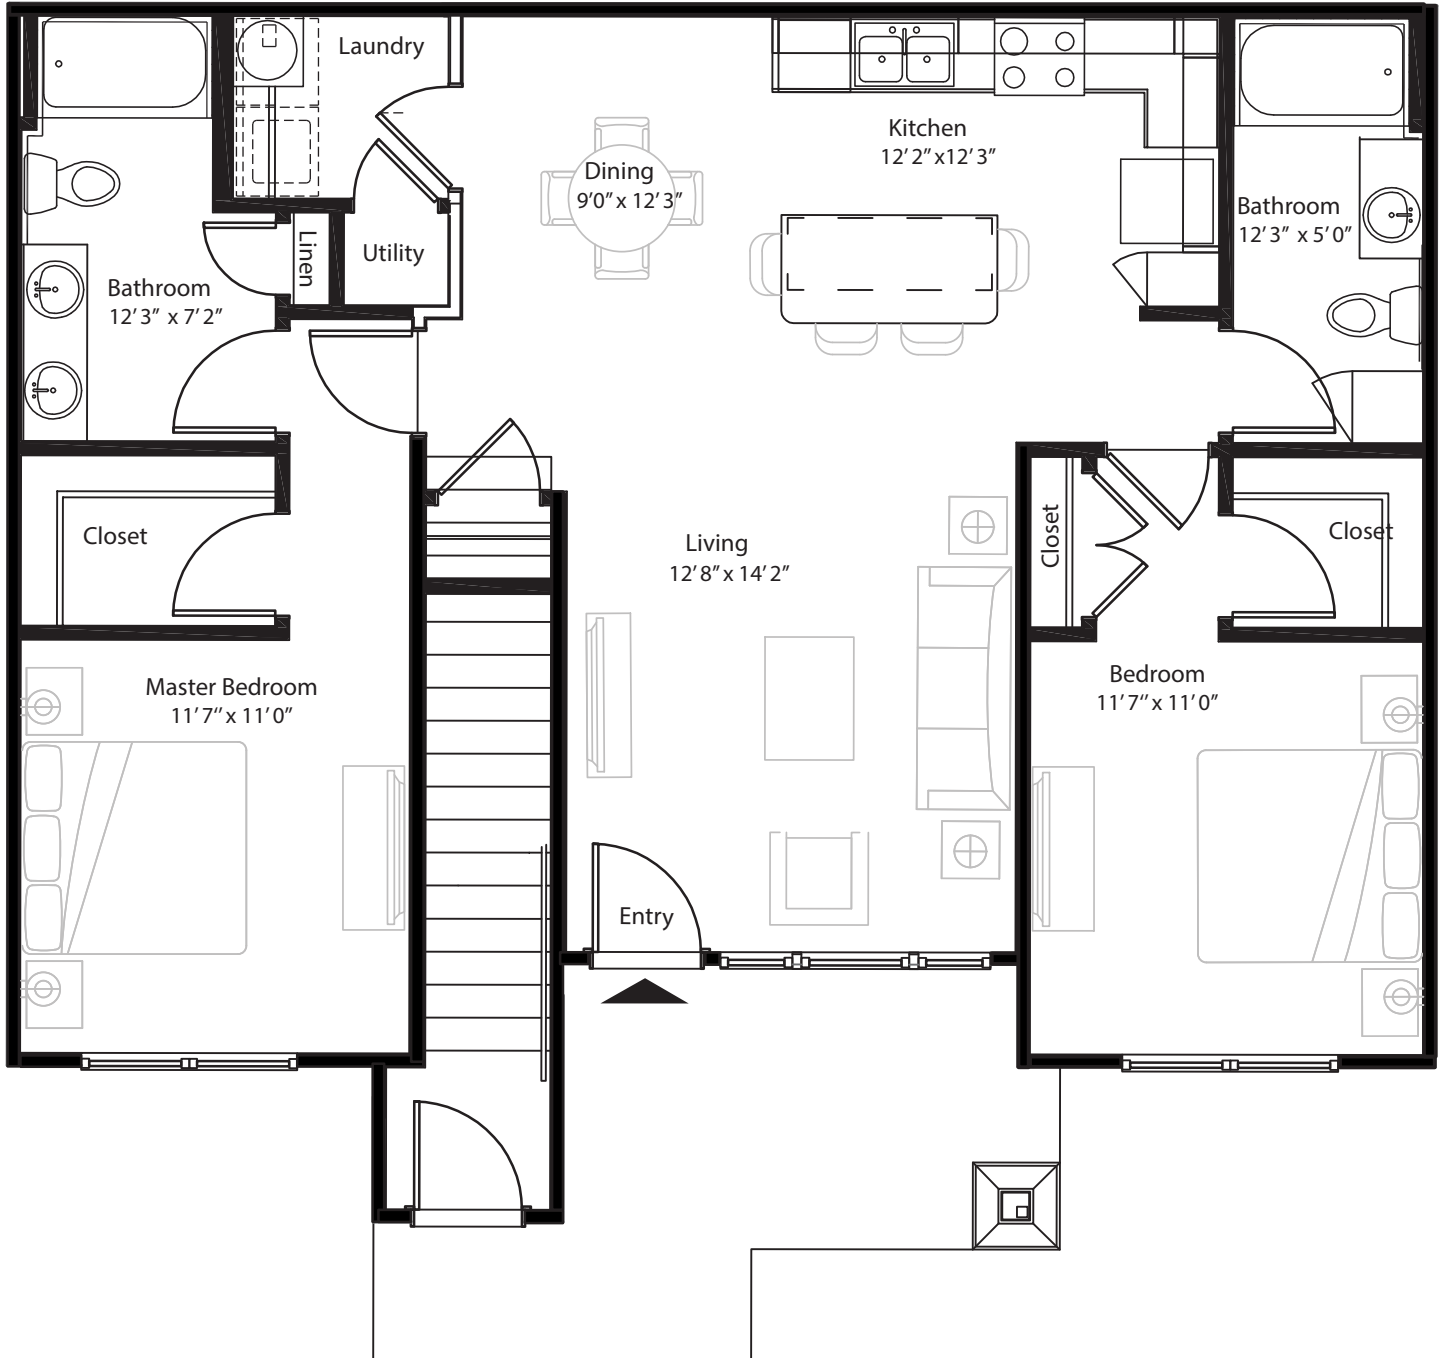

2 BR Grand Courtyard

1st level, 2 bedroom, 2 bath
1,088 sq. ft. with 142 sq. ft. patio

This floor plan representation is not to scale and all dimensions are approximate. Final layout and room dimensions are subject to change prior to the delivery of any apartment unit.