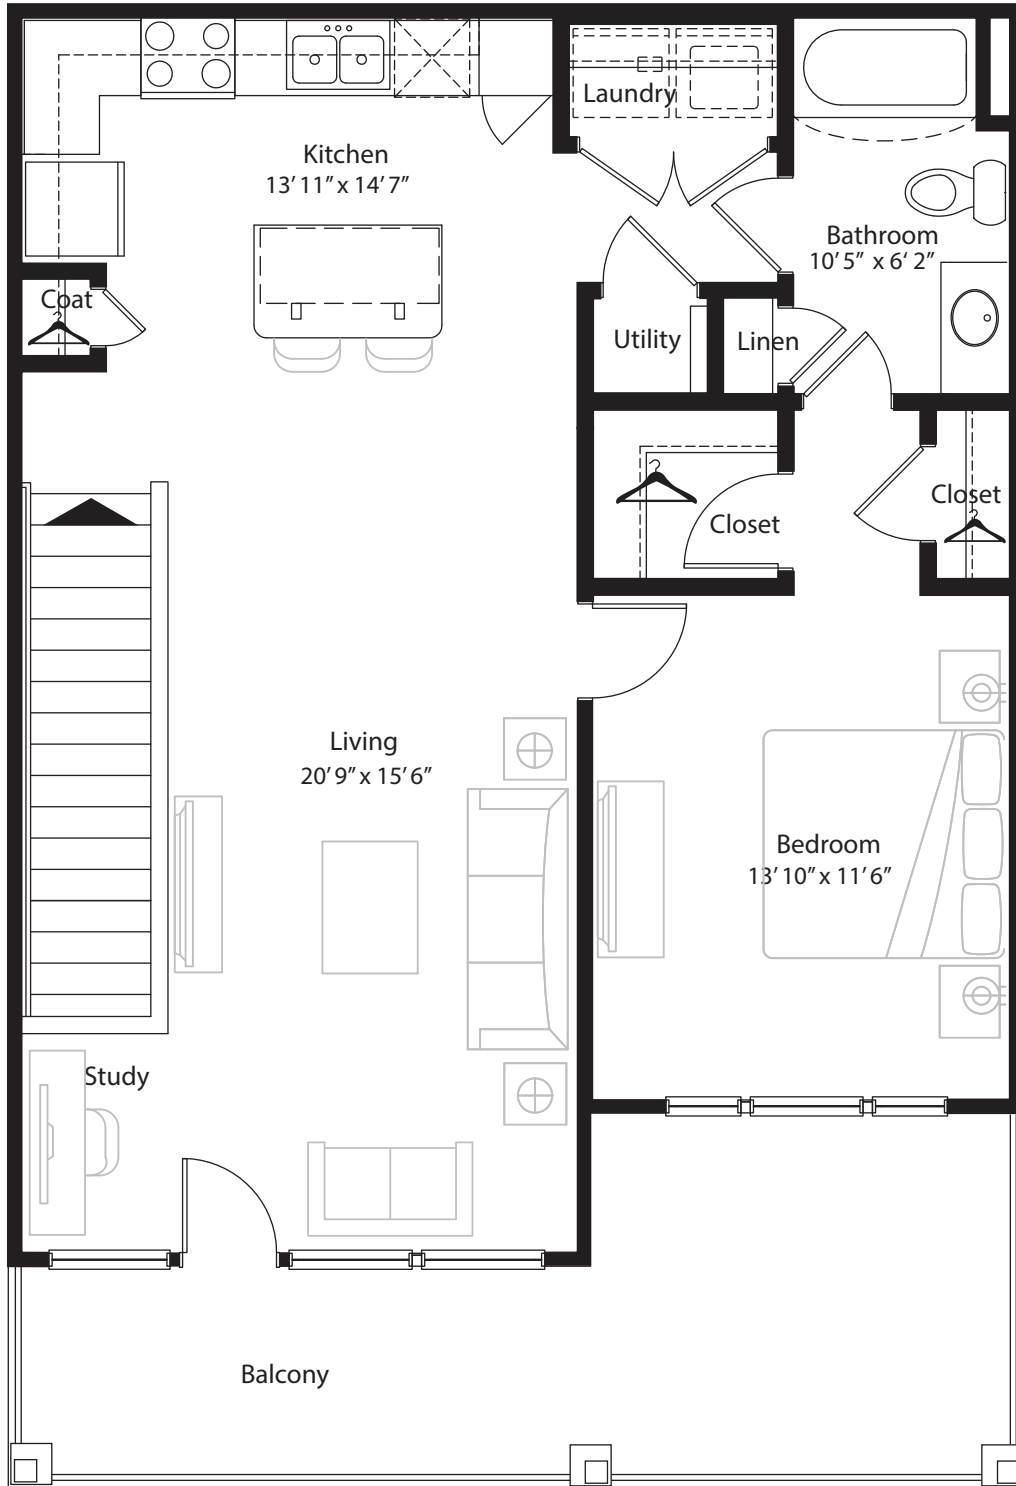

1 BR Designer Overlook

2nd level, 1 bedroom, 1 bath - 907 sq. ft. with 200 sq. ft. balcony

This floor plan representation is not to scale and all dimensions are approximate. Final layout and room dimensions are subject to change prior to the delivery of any apartment unit.