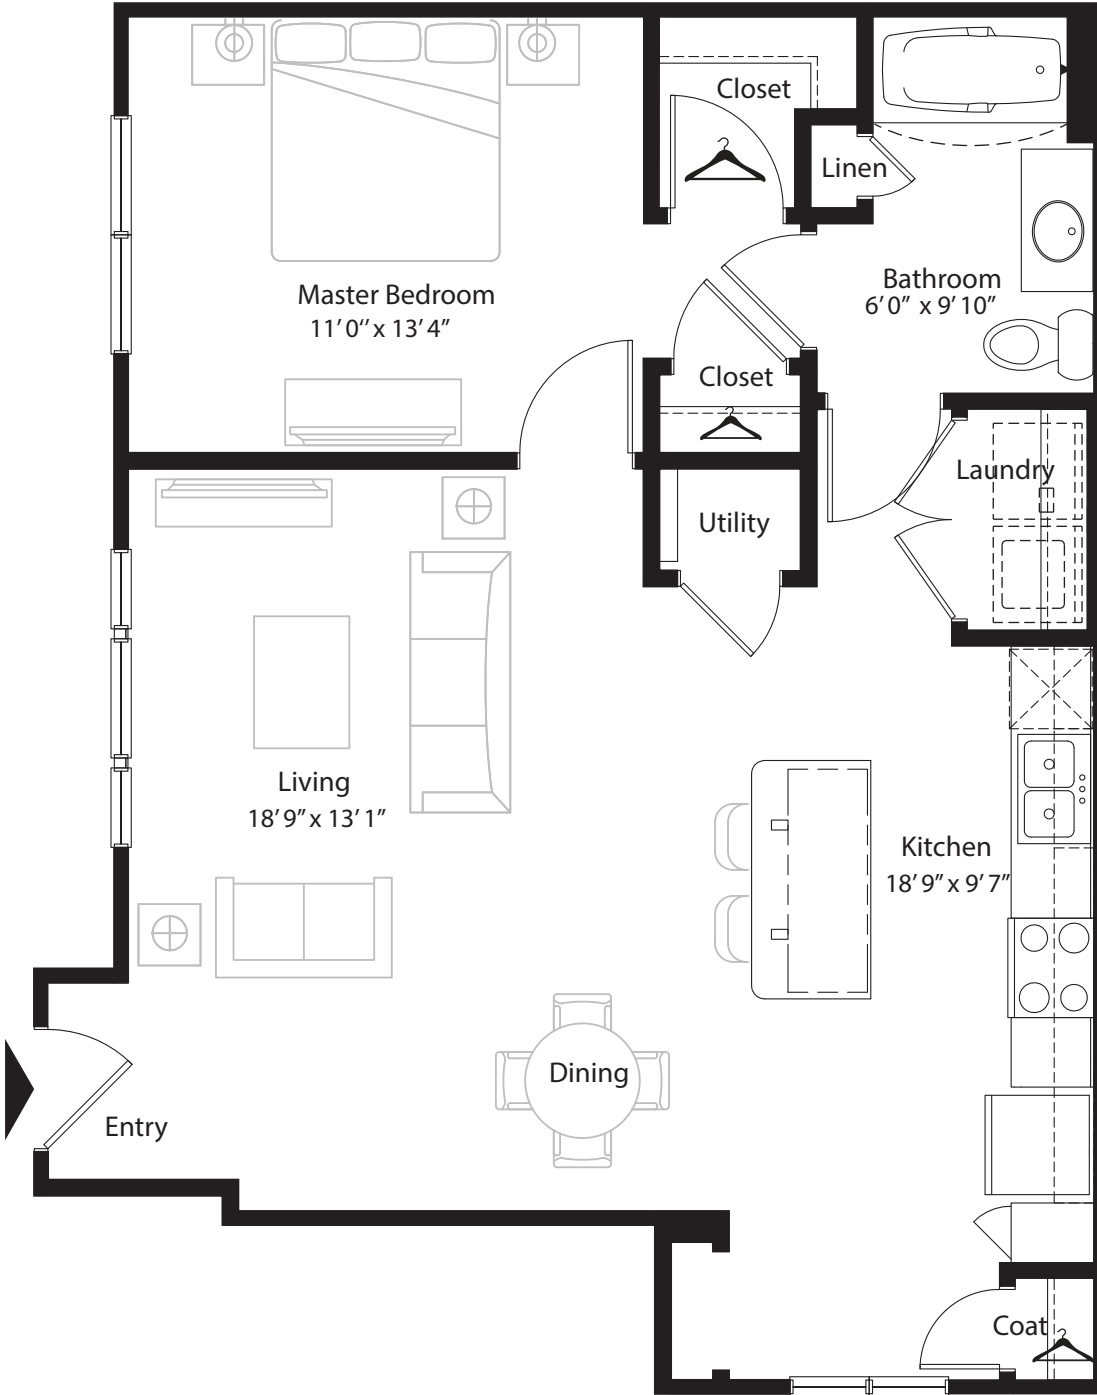

1 Bedroom Grand Courtyard

1st level, 1 bedroom, 1 bath - 830 sq. ft. with 154 sq. ft. patio

This floor plan representation is not to scale and all dimensions are approximate. Final layout and room dimensions are subject to change prior to the delivery of any apartment unit.