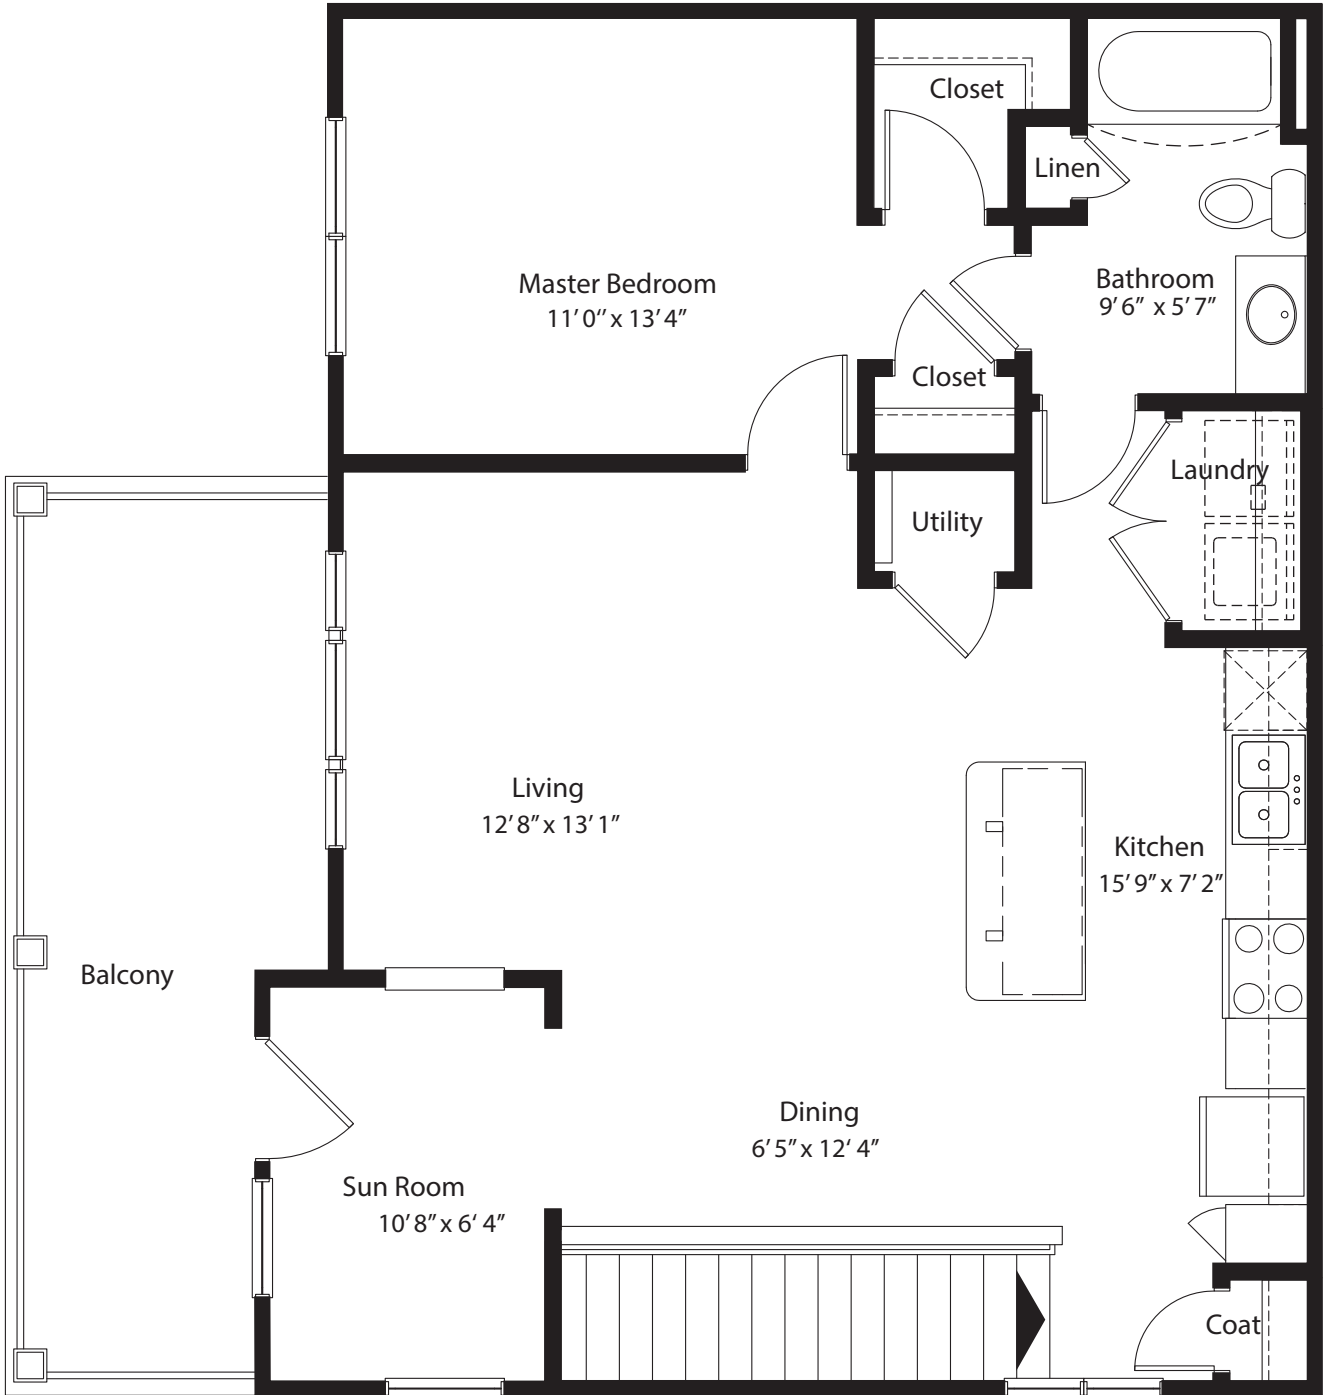

1 Bedroom Grand Overlook

2nd level, 1 bedroom, 1 bath - 933 sq. ft. with 180 sq. ft. balcony

This floor plan representation is not to scale and all dimensions are approximate. Final layout and room dimensions are subject to change prior to the delivery of any apartment unit.