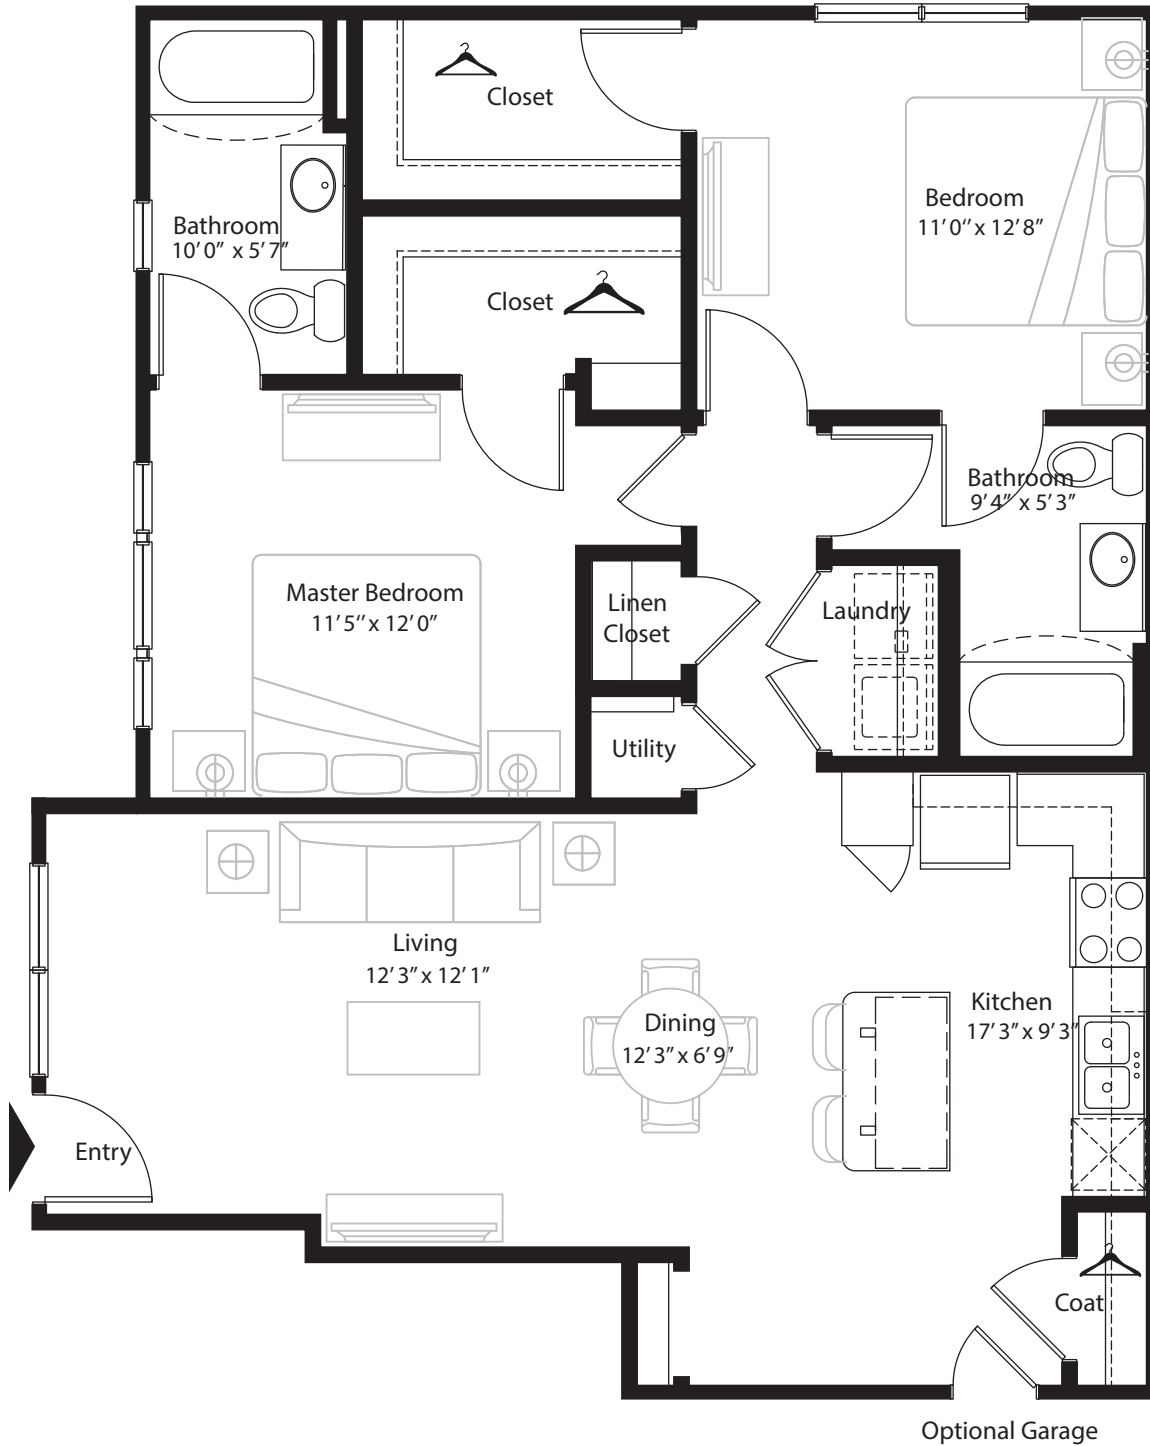

2 BR Designer Courtyard

1st level, 2 bedroom, 2 bath - 1,106 sq. ft. with 127 sq. ft. patio

This floor plan representation is not to scale and all dimensions are approximate. Final layout and room dimensions are subject to change prior to the delivery of any apartment unit.