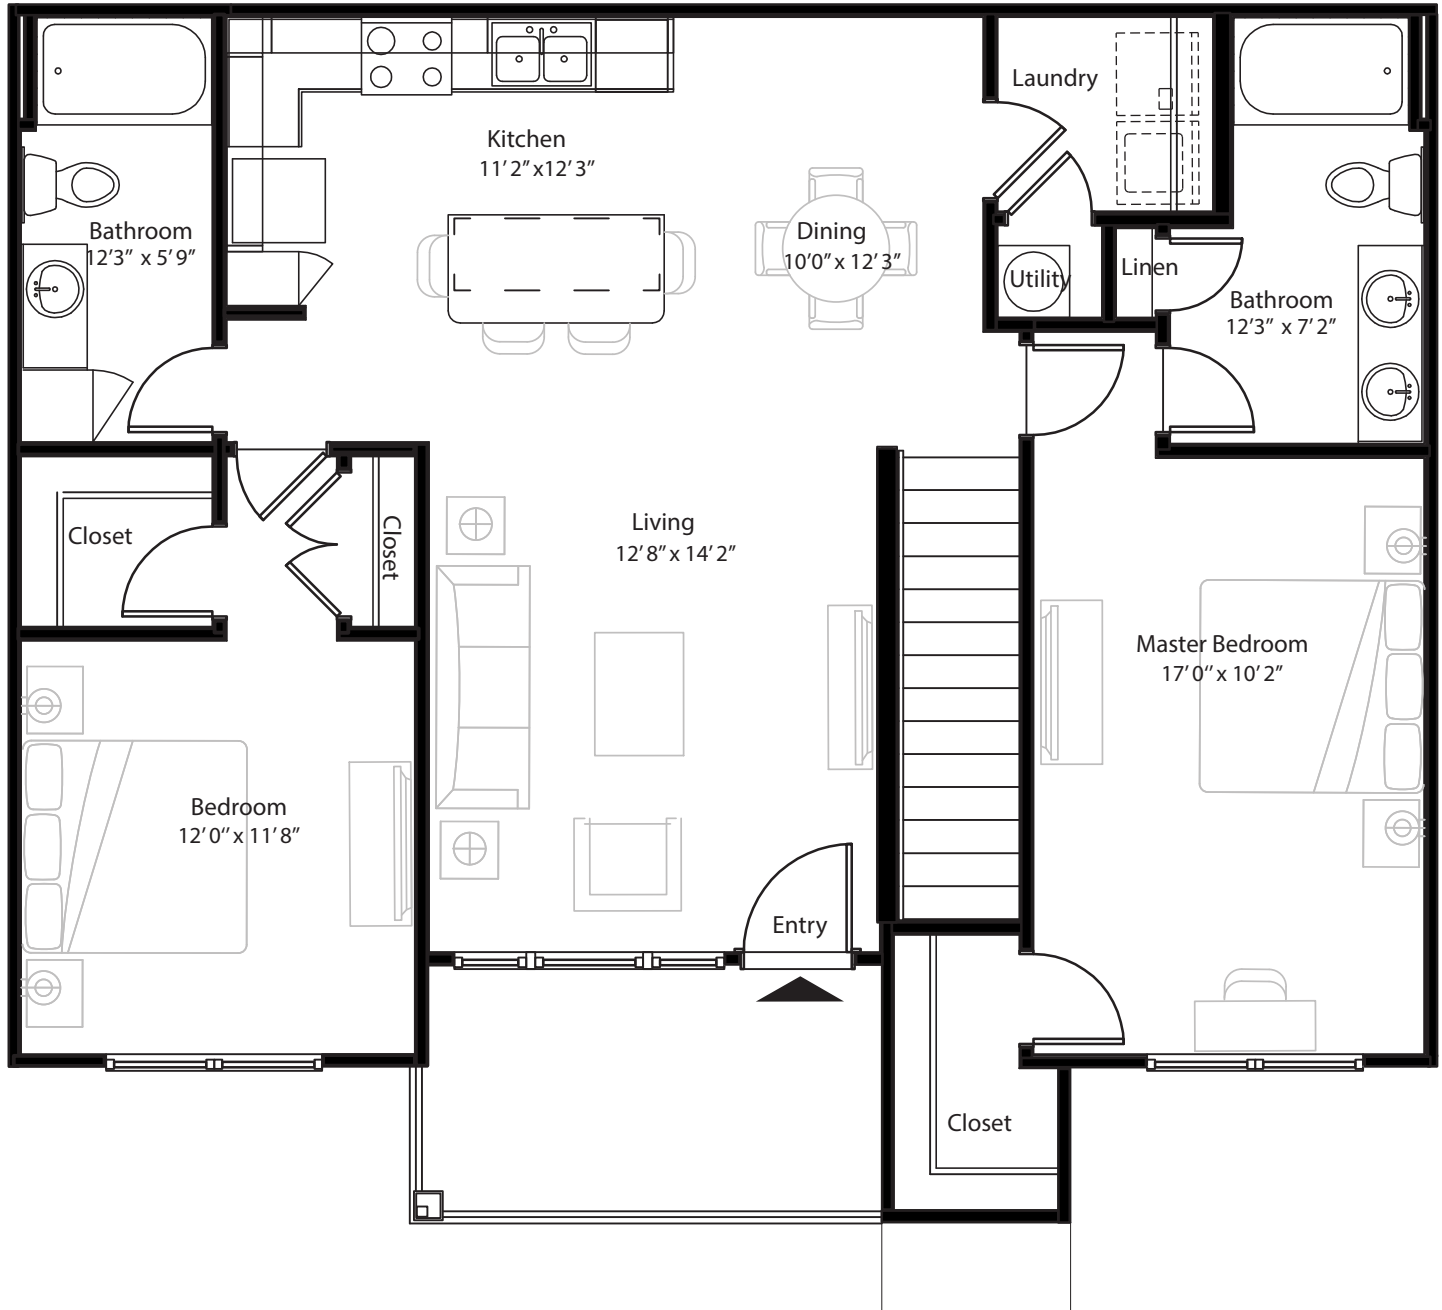

2 BR Grand Overlook

2nd level, 2 bedroom, 2 bath
1,202 sq. ft. with 92 sq. ft. patio

This floor plan representation is not to scale and all dimensions are approximate. Final layout and room dimensions are subject to change prior to the delivery of any apartment unit.