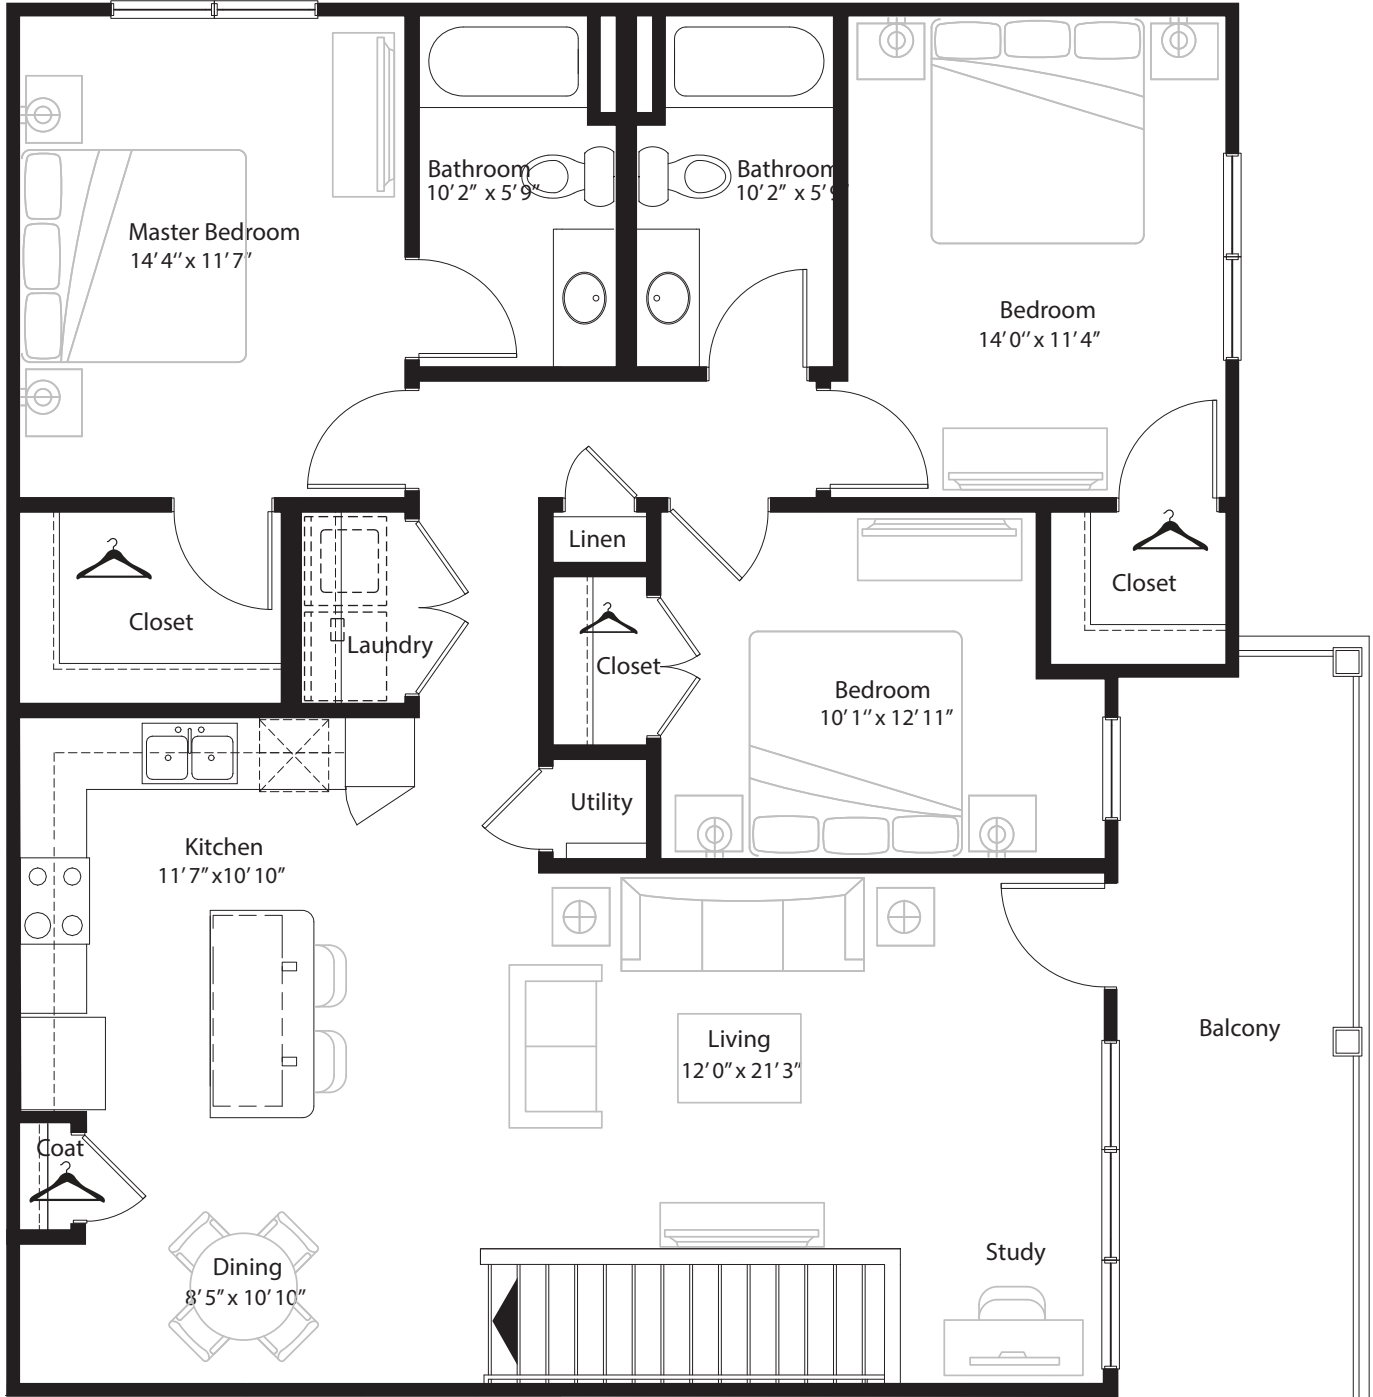

3 BR Grand Overlook

2nd level, 3 bedroom, 2 bath - 1,435 sq. ft. with 145 sq. ft. balcony

This floor plan representation is not to scale and all dimensions are approximate. Final layout and room dimensions are subject to change prior to the delivery of any apartment unit.