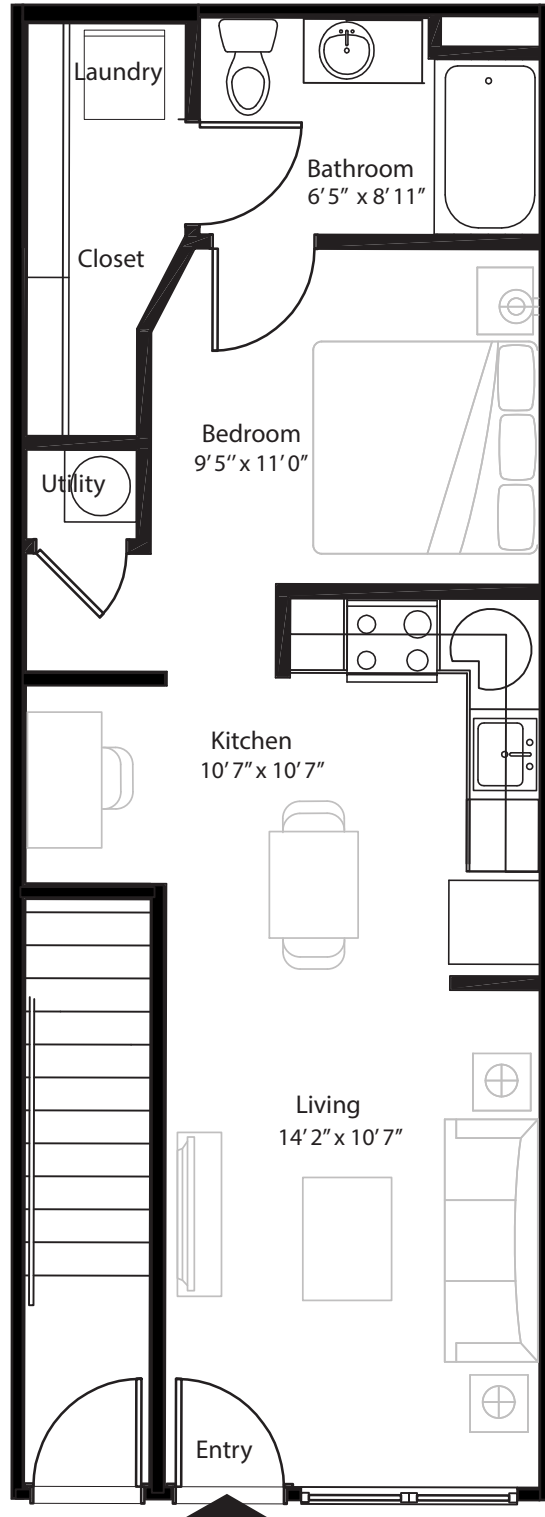

Studio Grand Courtyard 1st level, 1 bedroom, 1 bath - 550 sq. ft.

This floor plan representation is not to scale and all dimensions are approximate. Final layout and room dimensions are subject to change prior to the delivery of any apartment unit.