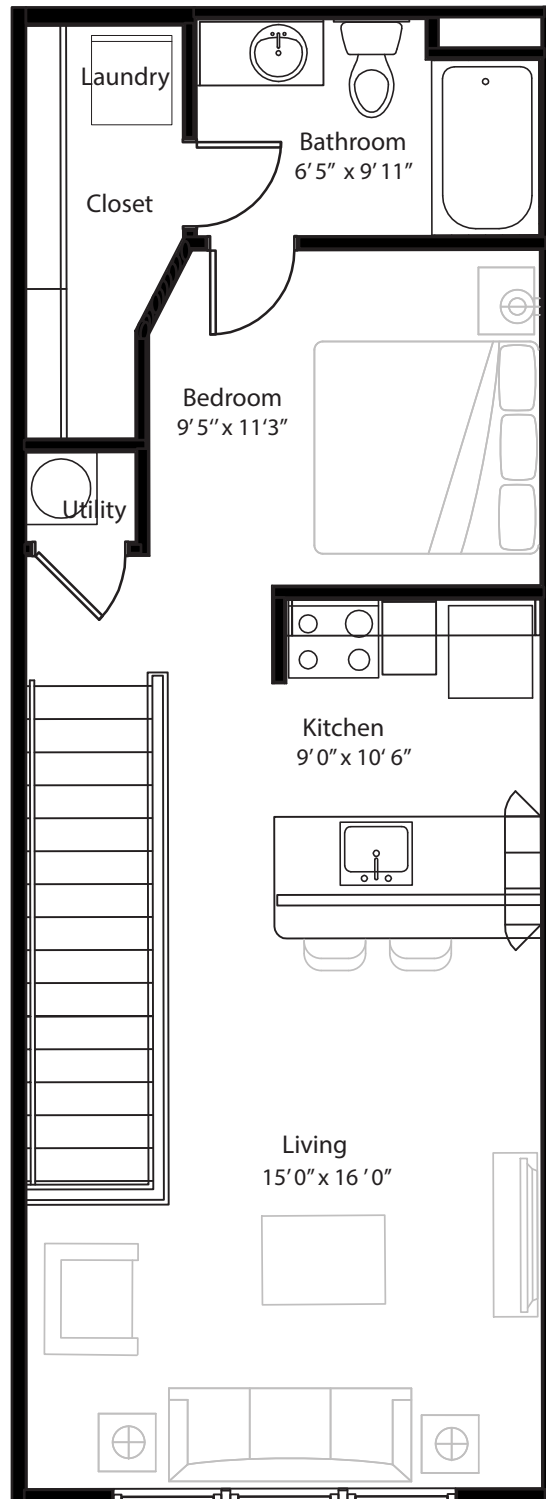

Studio Grand Overlook 2nd level, 1 bedroom, 1 bath - 660 sq. ft.

This floor plan representation is not to scale and all dimensions are approximate. Final layout and room dimensions are subject to change prior to the delivery of any apartment unit.