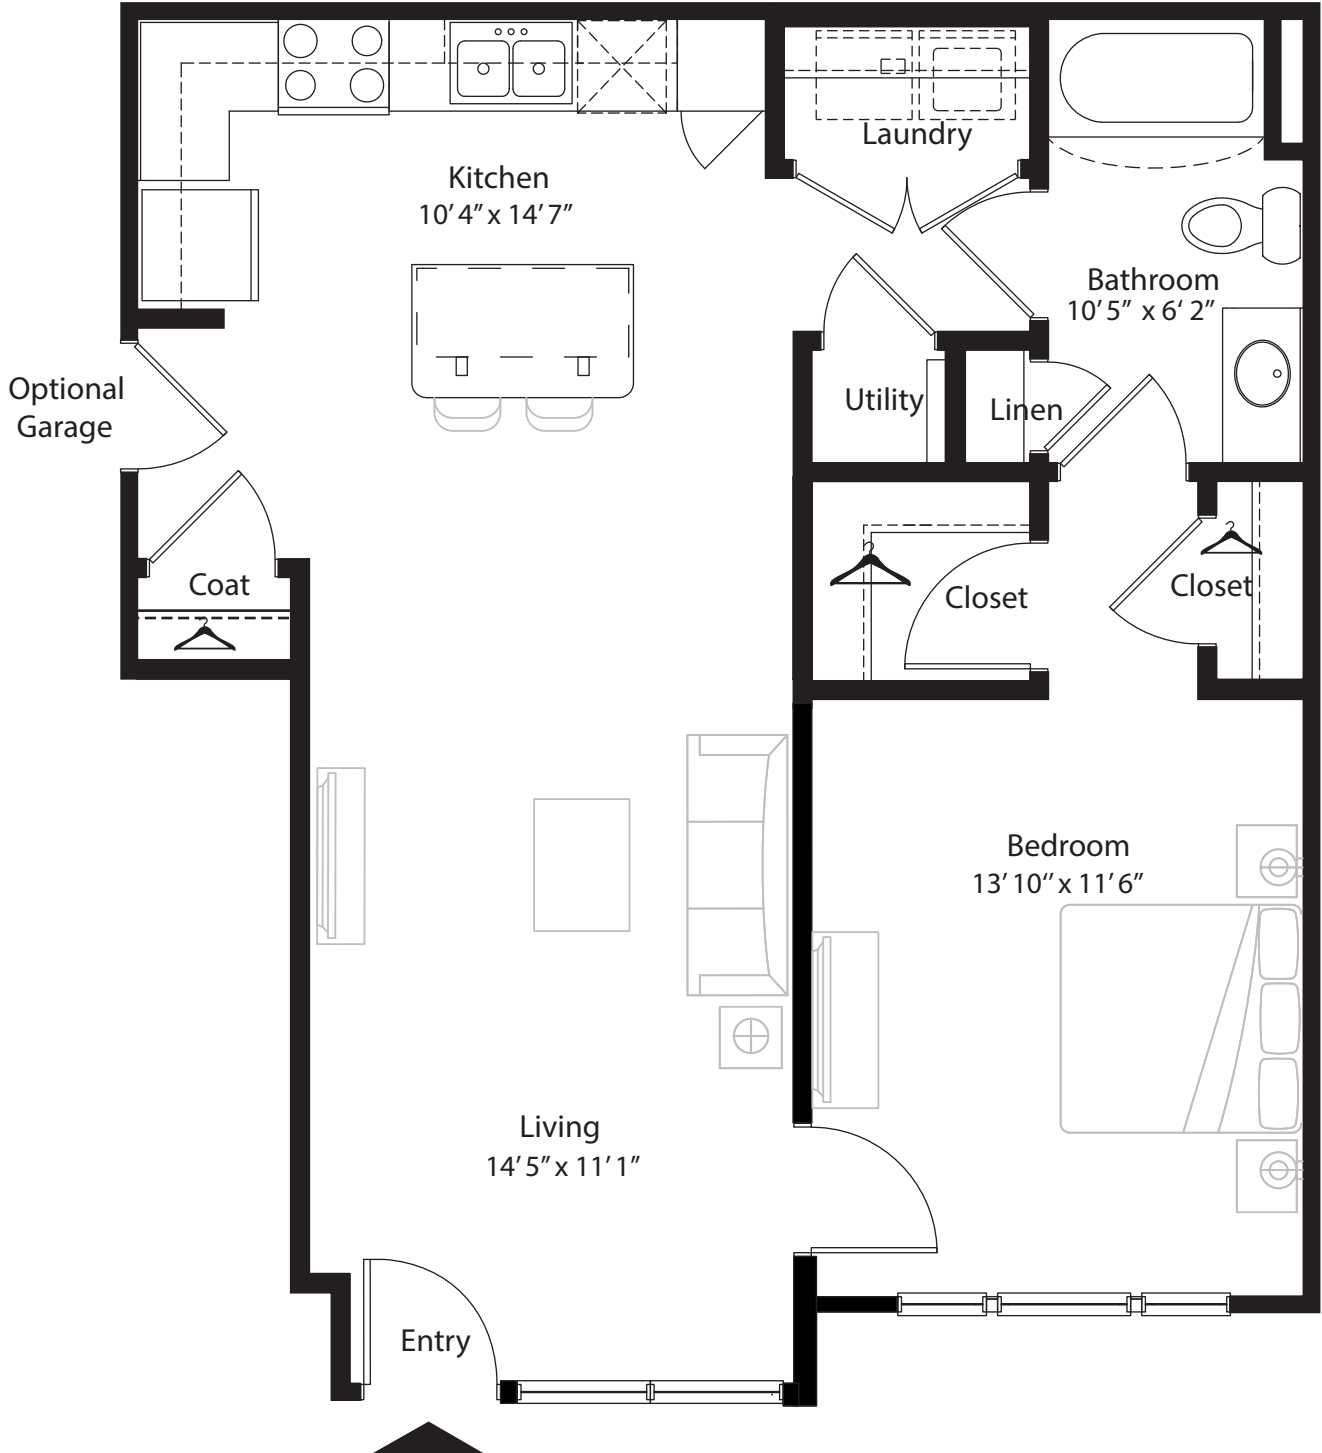

1 BR Designer Courtyard

1st level, 1 bedroom, 1 bath
760 sq. ft. with 208 sq. ft. patio

This floor plan representation is not to scale and all dimensions are approximate. Final layout and room dimensions are subject to change prior to the delivery of any apartment unit.