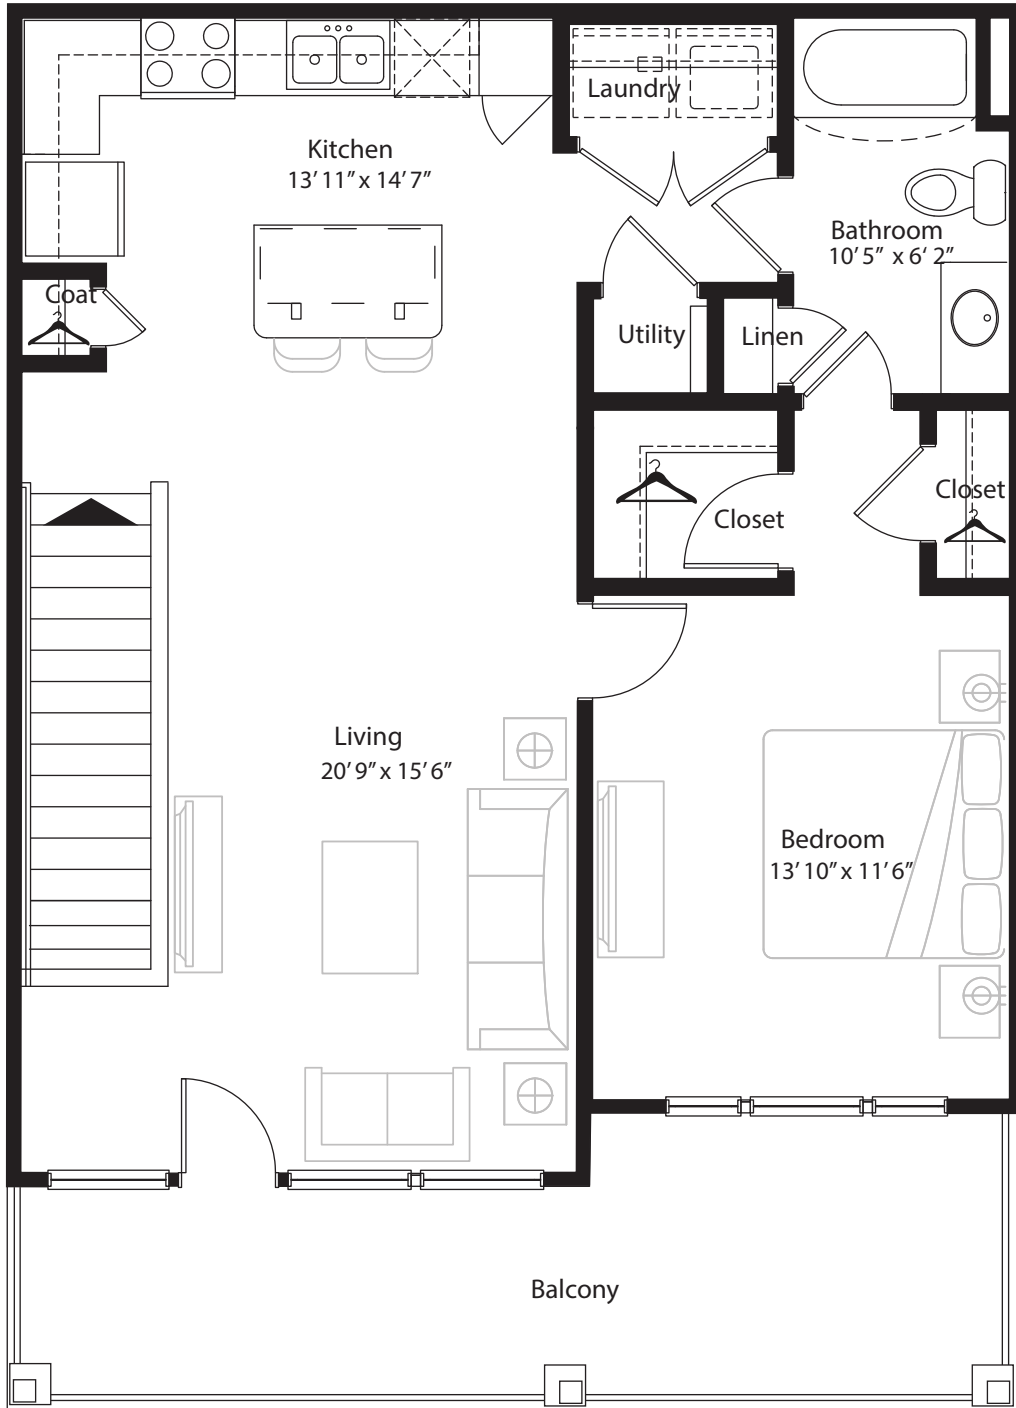

1 BR Designer Overlook

2nd level, 1 bedroom, 1 bath - 857 sq. ft. with 88 sq. ft. balcony

This floor plan representation is not to scale and all dimensions are approximate. Final layout and room dimensions are subject to change prior to the delivery of any apartment unit.