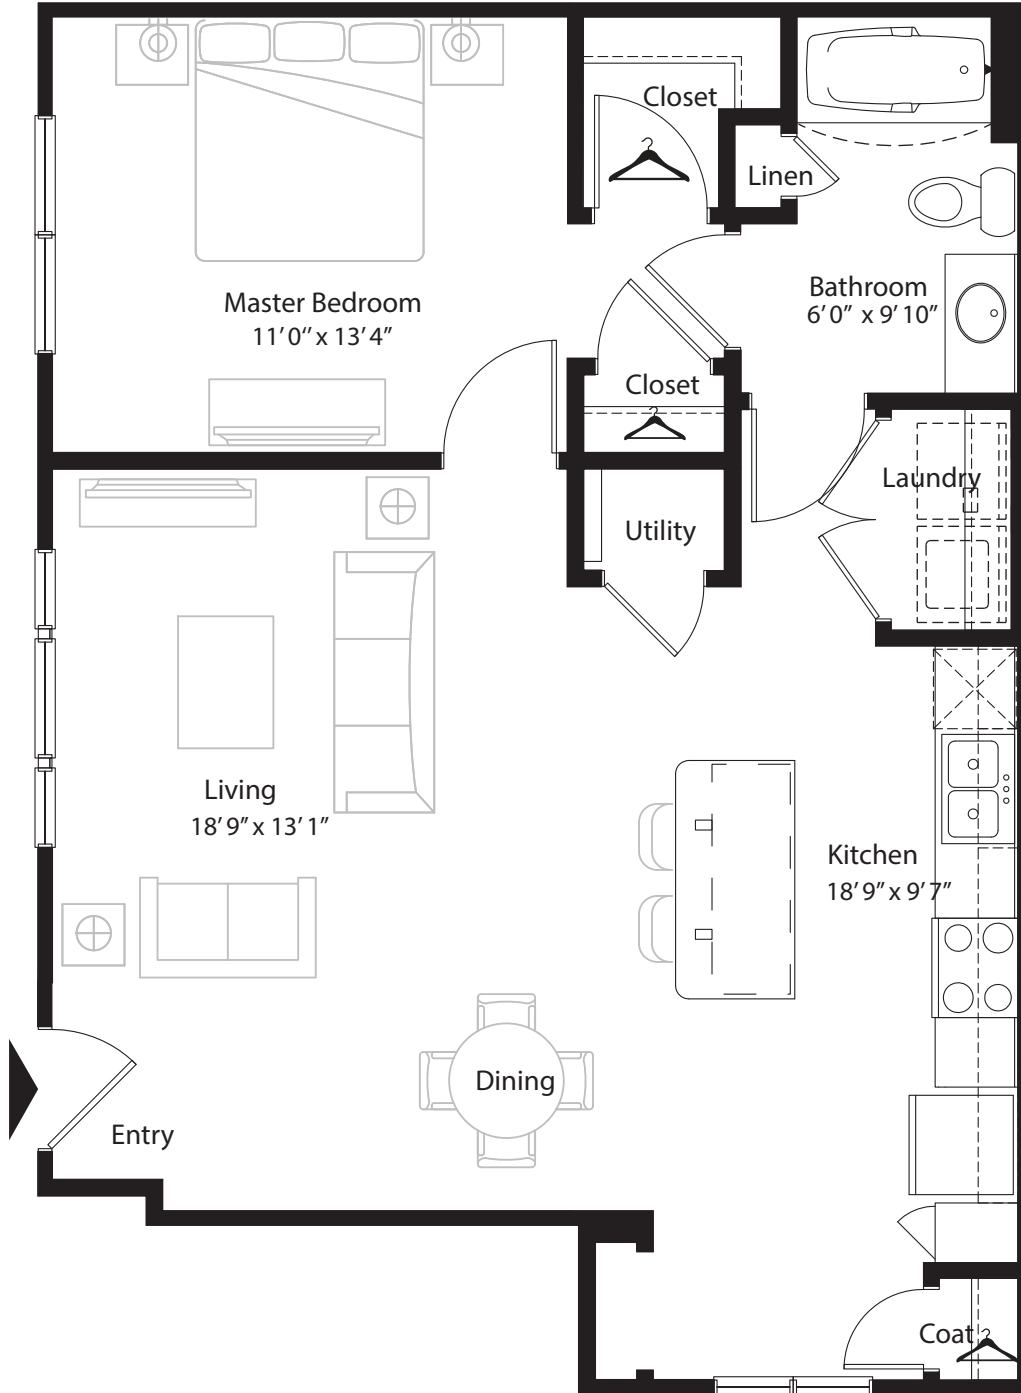

1 Bedroom Grand Courtyard

1st level, 1 bedroom, 1 bath - 816 sq. ft. with 151 sq. ft. patio

This floor plan representation is not to scale and all dimensions are approximate. Final layout and room dimensions are subject to change prior to the delivery of any apartment unit.