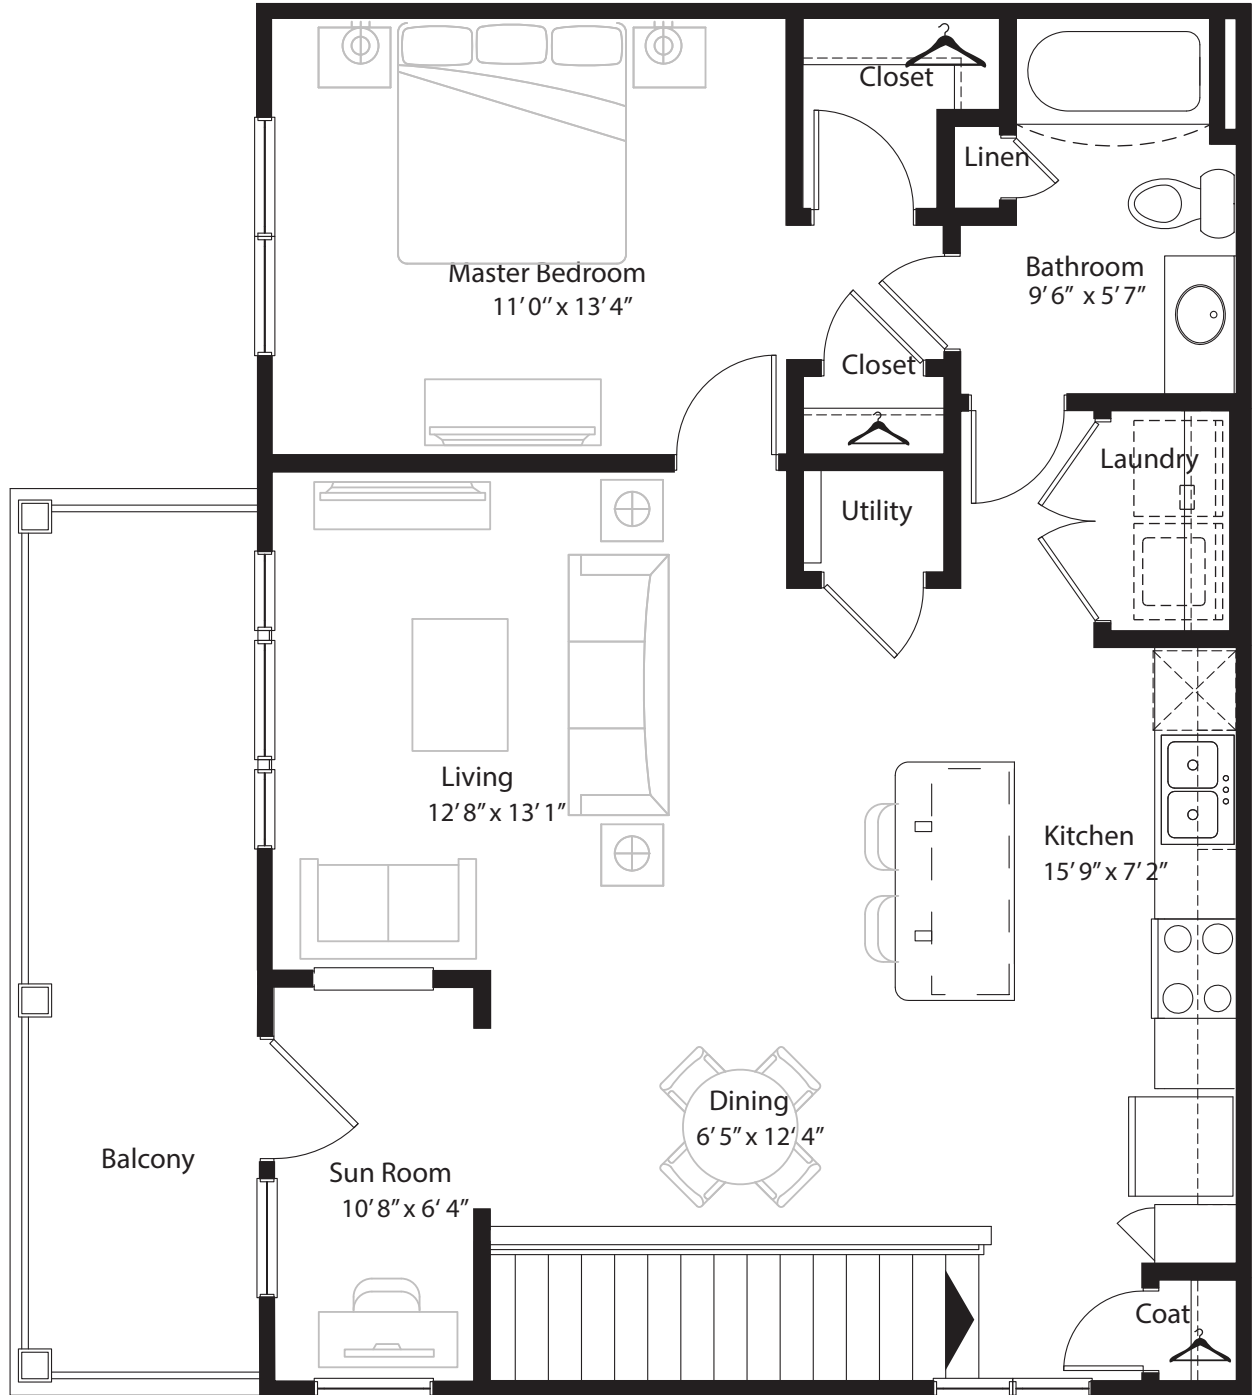

1 Bedroom Grand Overlook

2nd level, 1 bedroom, 1 bath - 909 sq. ft. with 57 sq. ft. balcony

This floor plan representation is not to scale and all dimensions are approximate. Final layout and room dimensions are subject to change prior to the delivery of any apartment unit.