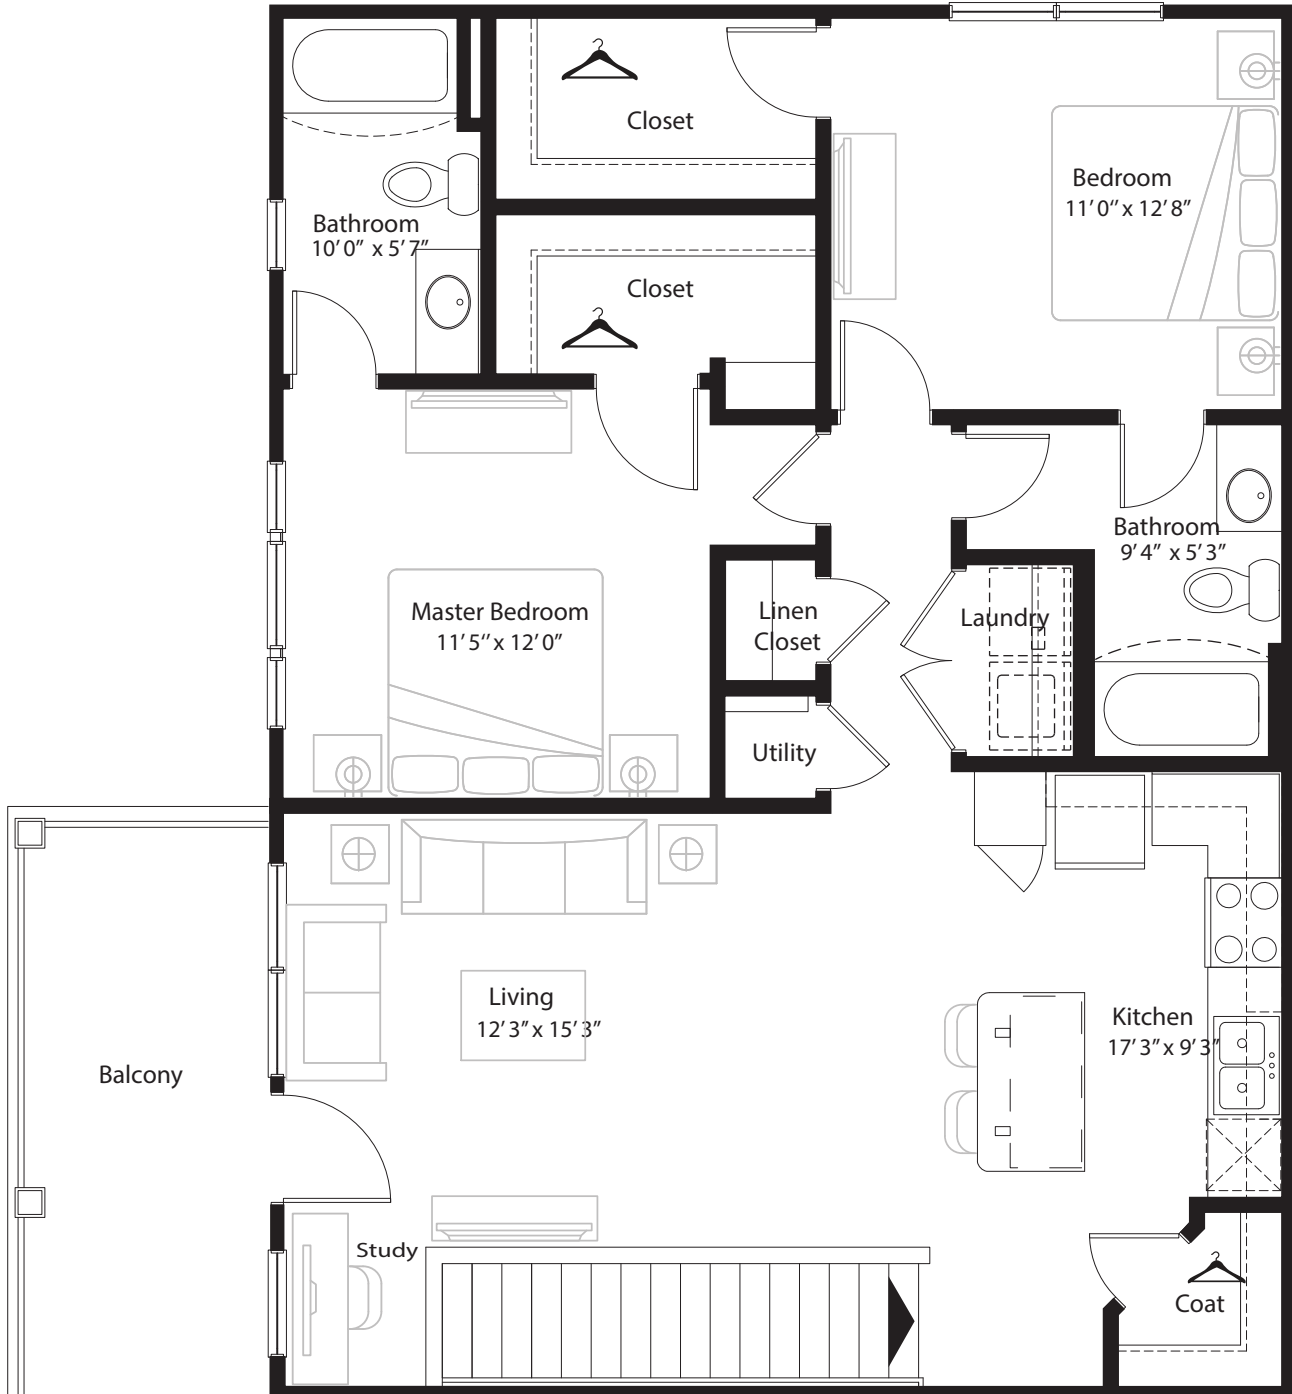

2 BR Designer Overlook

2nd level, 2 bedroom, 2 bath - 1,152 sq. ft. with 111 sq. ft. balcony

This floor plan representation is not to scale and all dimensions are approximate. Final layout and room dimensions are subject to change prior to the delivery of any apartment unit.