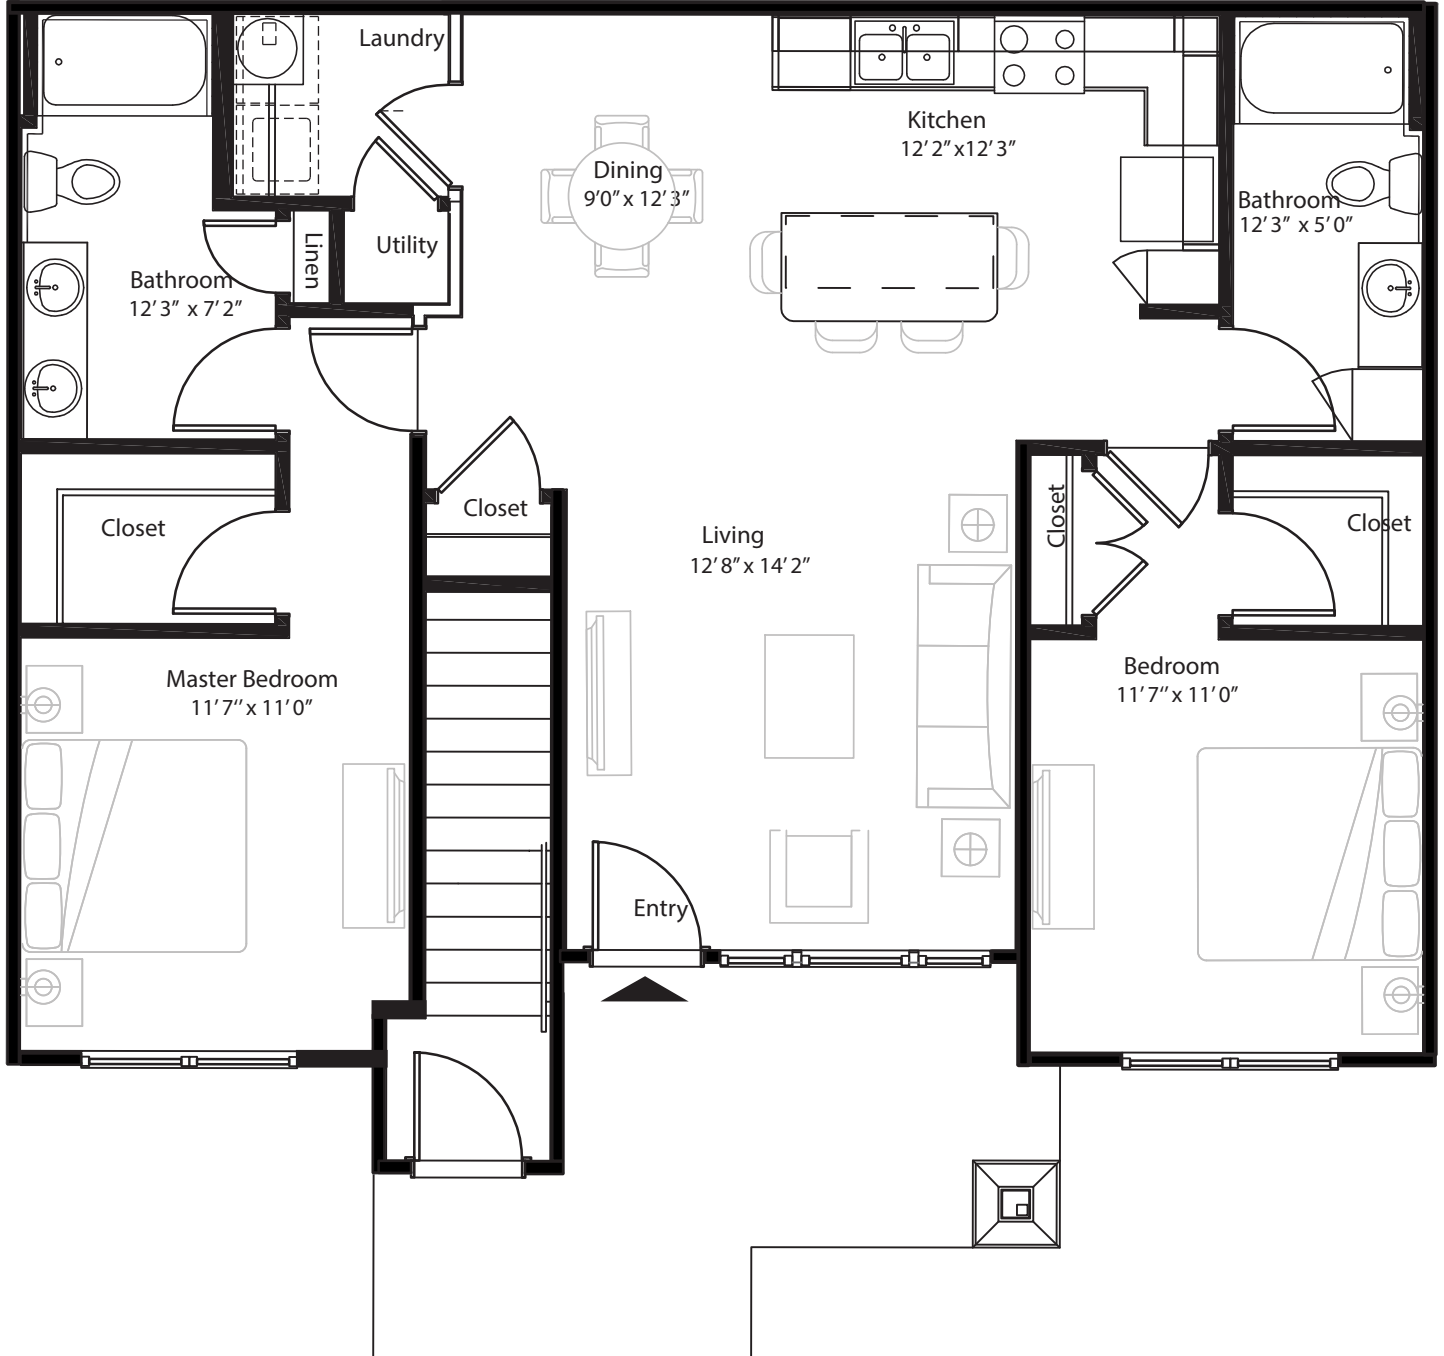

2 BR Grand Courtyard

1st level, 2 bedroom, 2 bath
1,088 sq. ft. with 120 sq. ft. patio

This floor plan representation is not to scale and all dimensions are approximate. Final layout and room dimensions are subject to change prior to the delivery of any apartment unit.