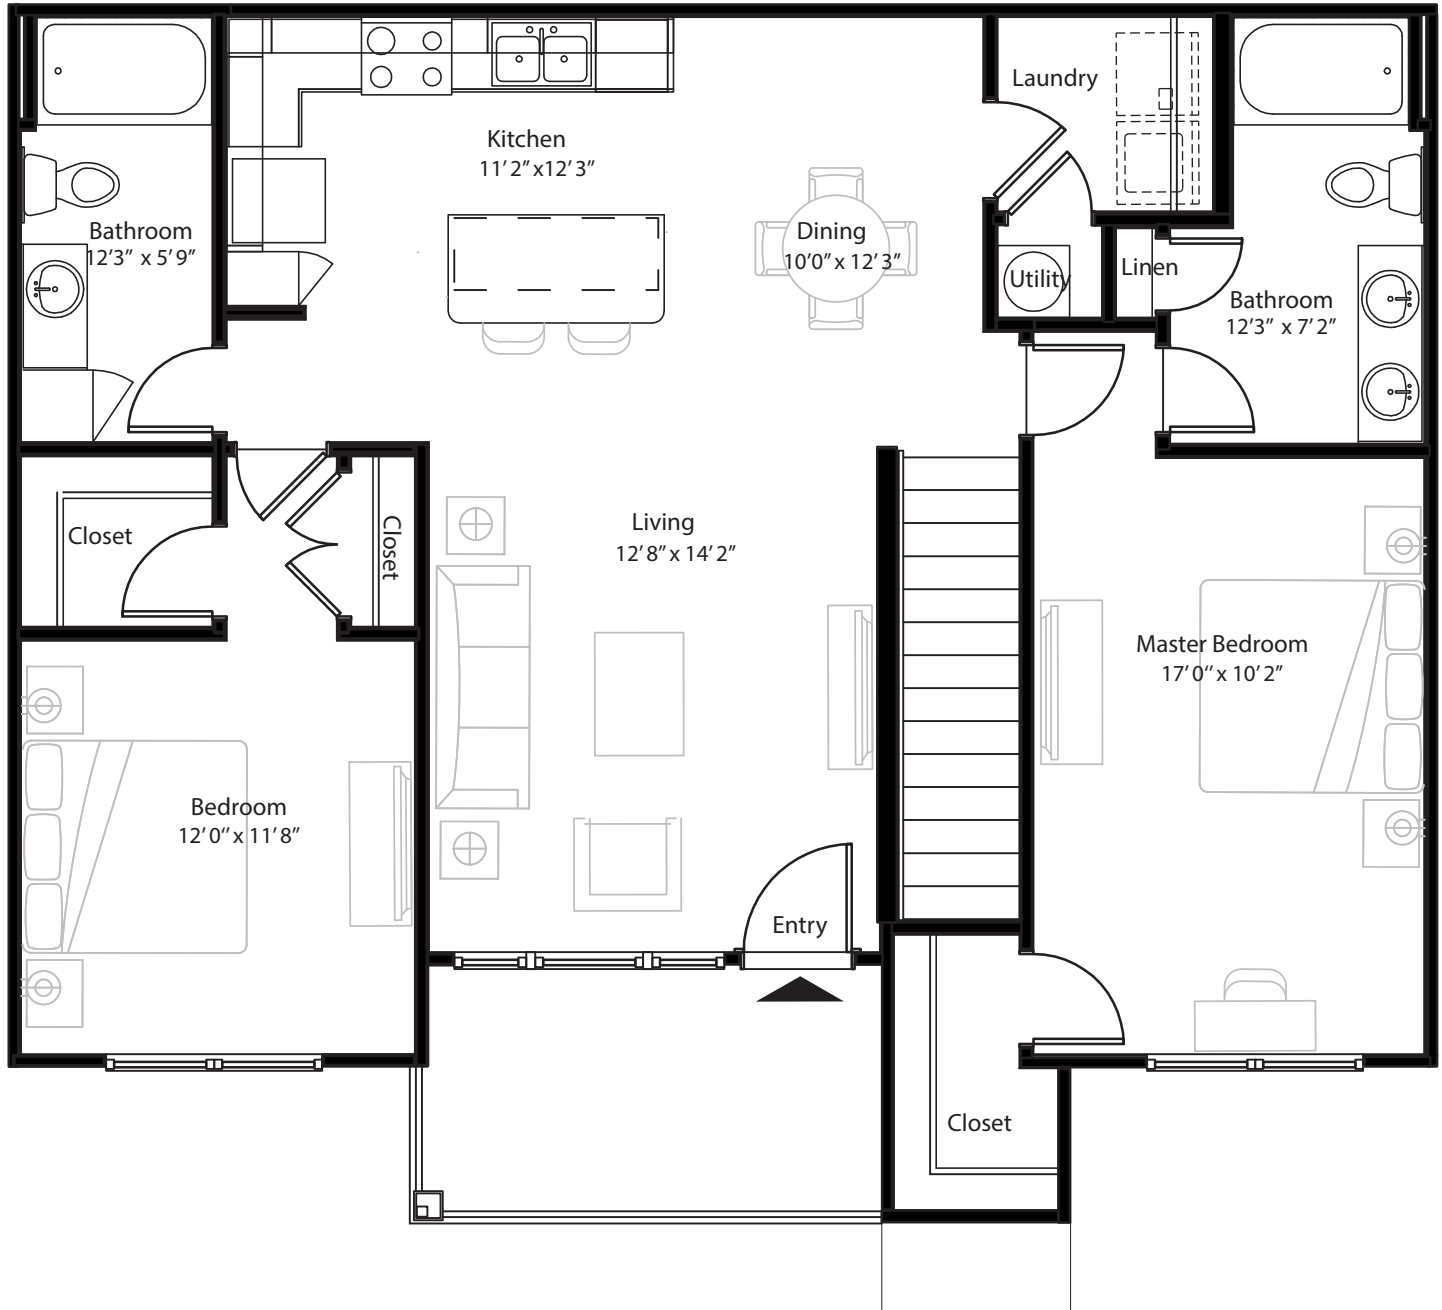

2 BR Grand Overlook

2nd level, 2 bedroom, 2 bath
1,185sq. ft. with 70 sq. ft. patio

This floor plan representation is not to scale and all dimensions are approximate. Final layout and room dimensions are subject to change prior to the delivery of any apartment unit.