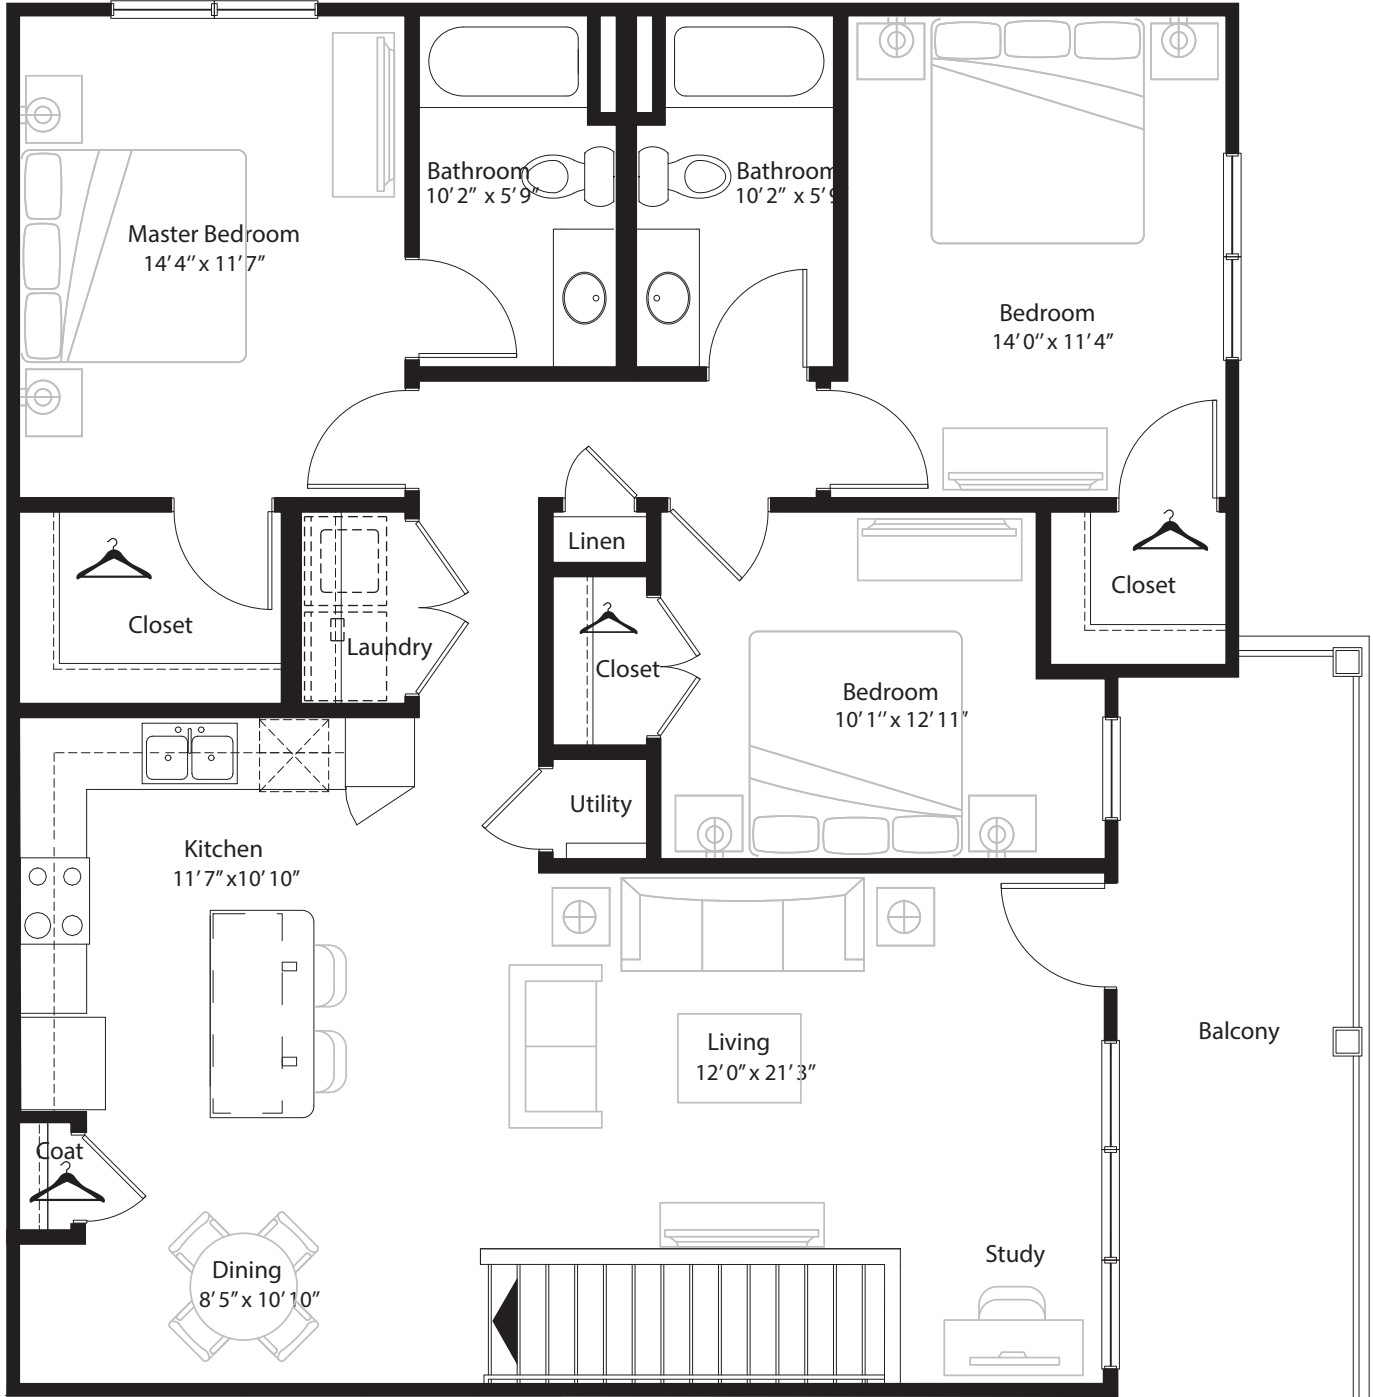

3 BR Grand Overlook

2nd level, 3 bedroom, 2 bath - 1,430 sq. ft. with 145 sq. ft. balcony

This floor plan representation is not to scale and all dimensions are approximate. Final layout and room dimensions are subject to change prior to the delivery of any apartment unit.