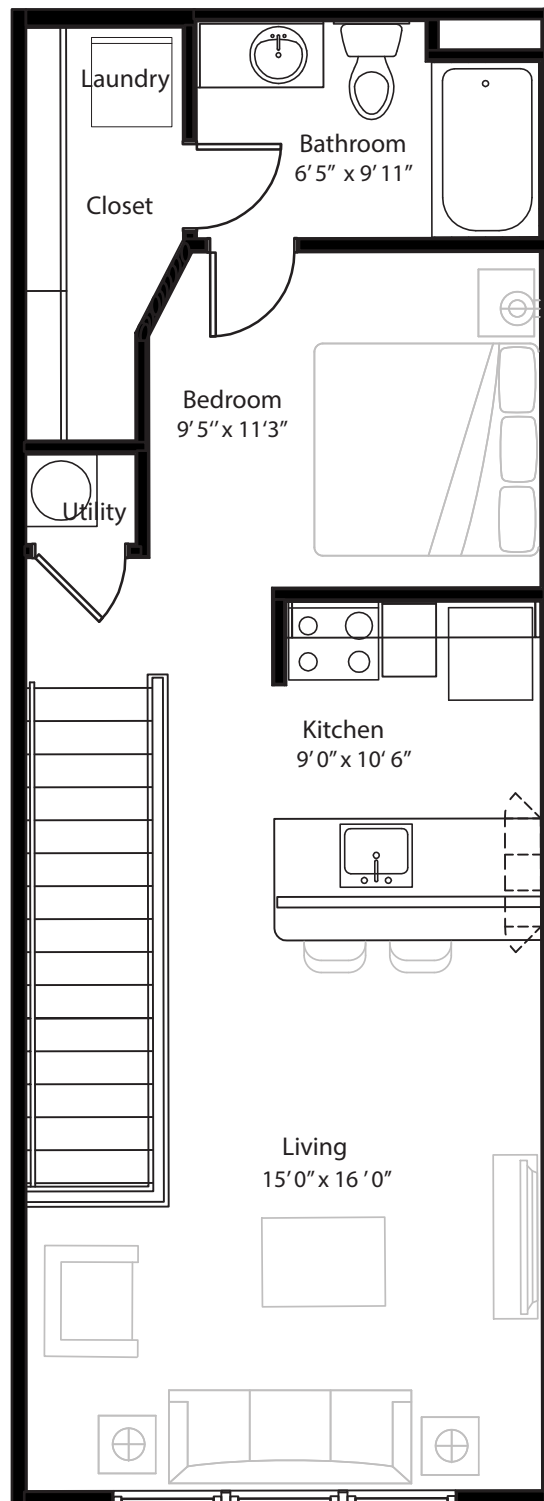

Studio Designer Overlook

2nd level, 1 bedroom, 1 bath - 623 sq. ft.

This floor plan representation is not to scale and all dimensions are approximate. Final layout and room dimensions are subject to change prior to the delivery of any apartment unit.