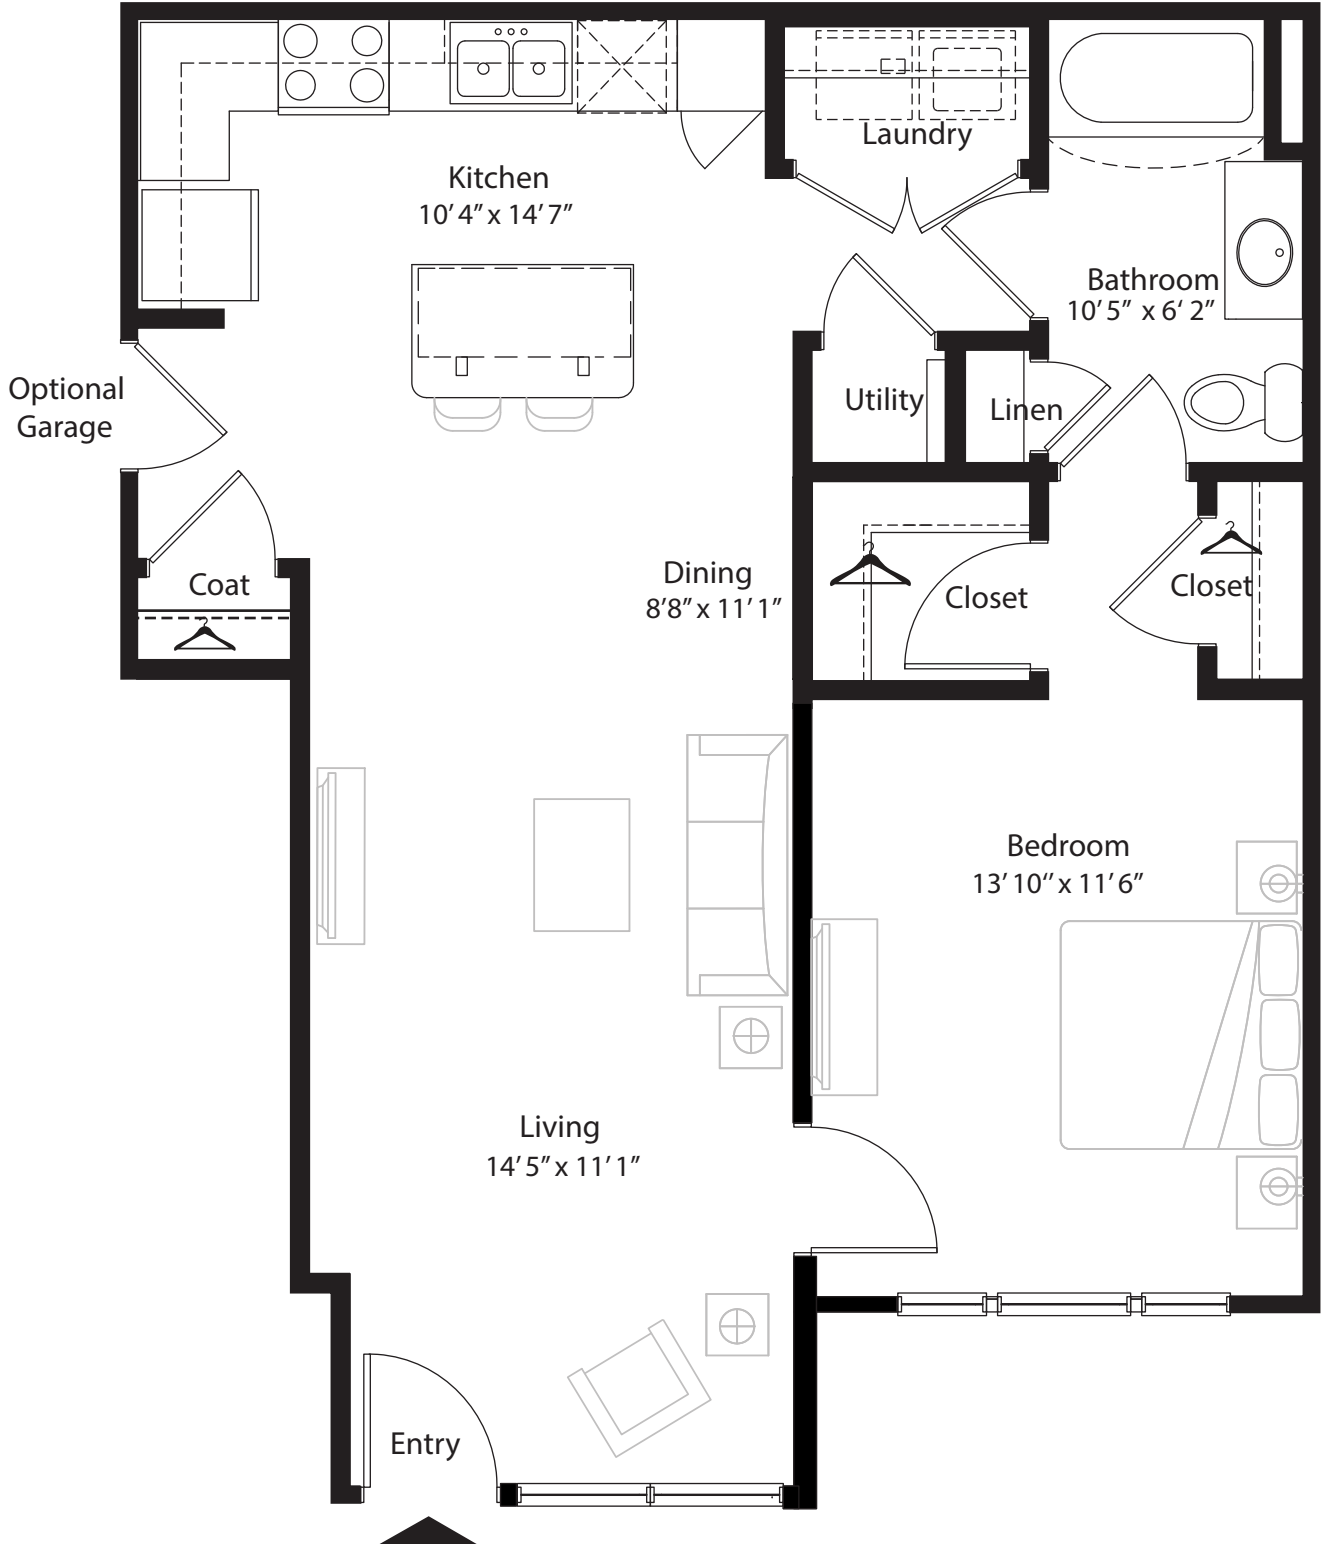

1 BR Designer Courtyard

1st level, 1 bedroom, 1 bath
797 sq. ft. with 243 sq. ft. patio

This floor plan representation is not to scale and all dimensions are approximate. Final layout and room dimensions are subject to change prior to the delivery of any apartment unit.