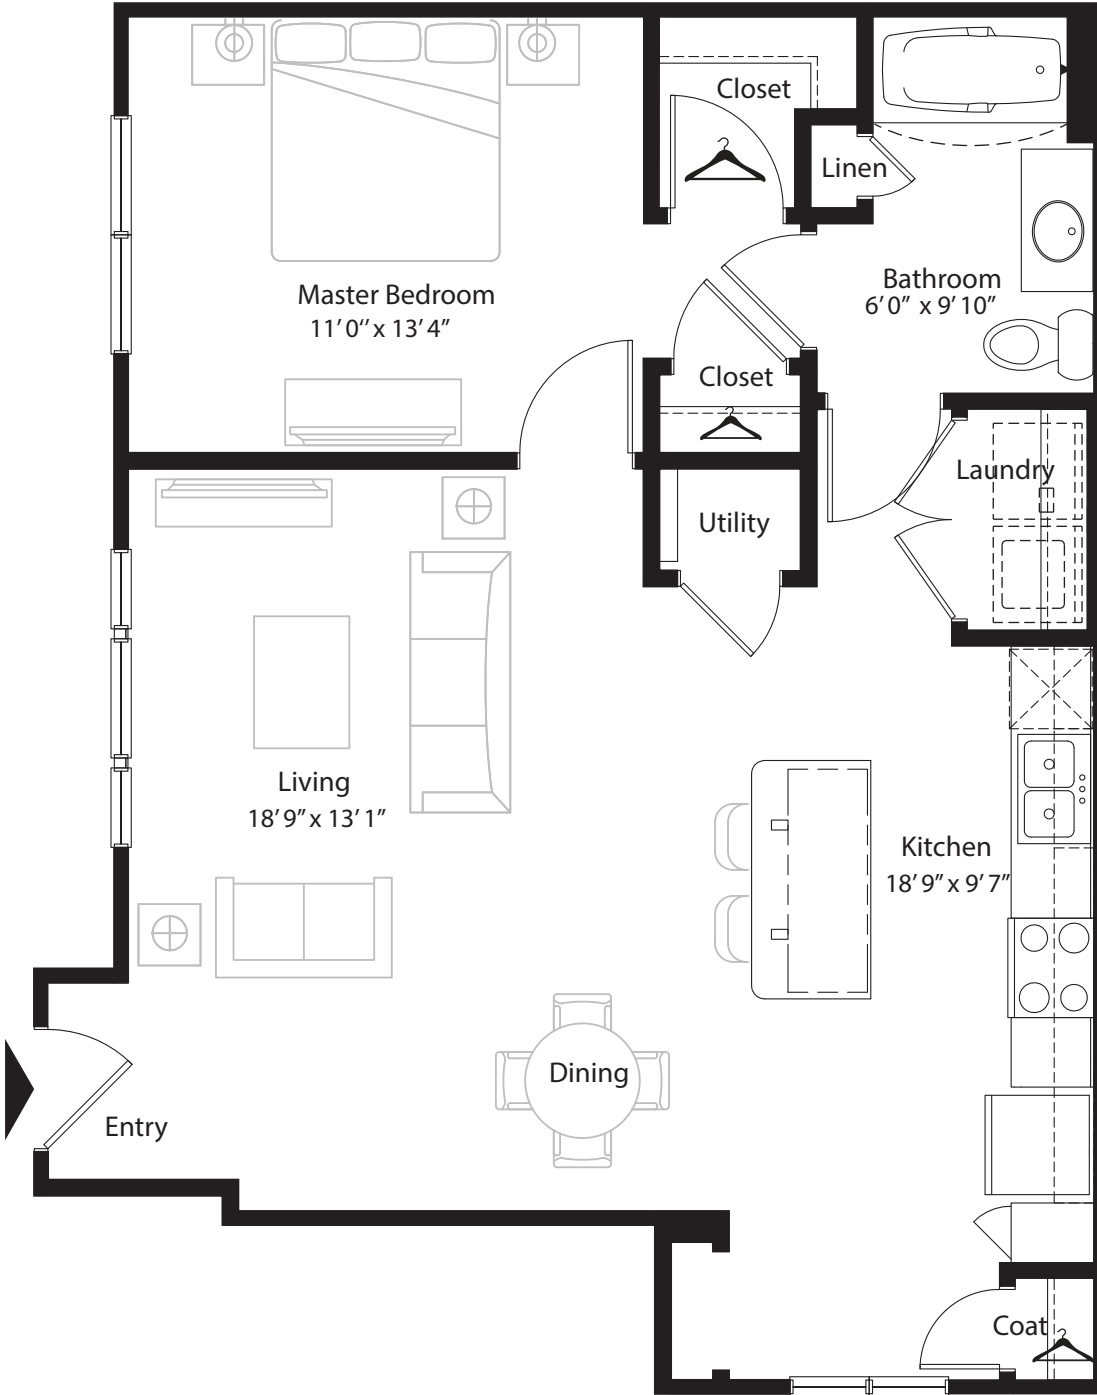

1 Bedroom Grand Courtyard

1st level, 1 bedroom, 1 bath - 828 sq. ft. with 154 sq. ft. patio

This floor plan representation is not to scale and all dimensions are approximate. Final layout and room dimensions are subject to change prior to the delivery of any apartment unit.