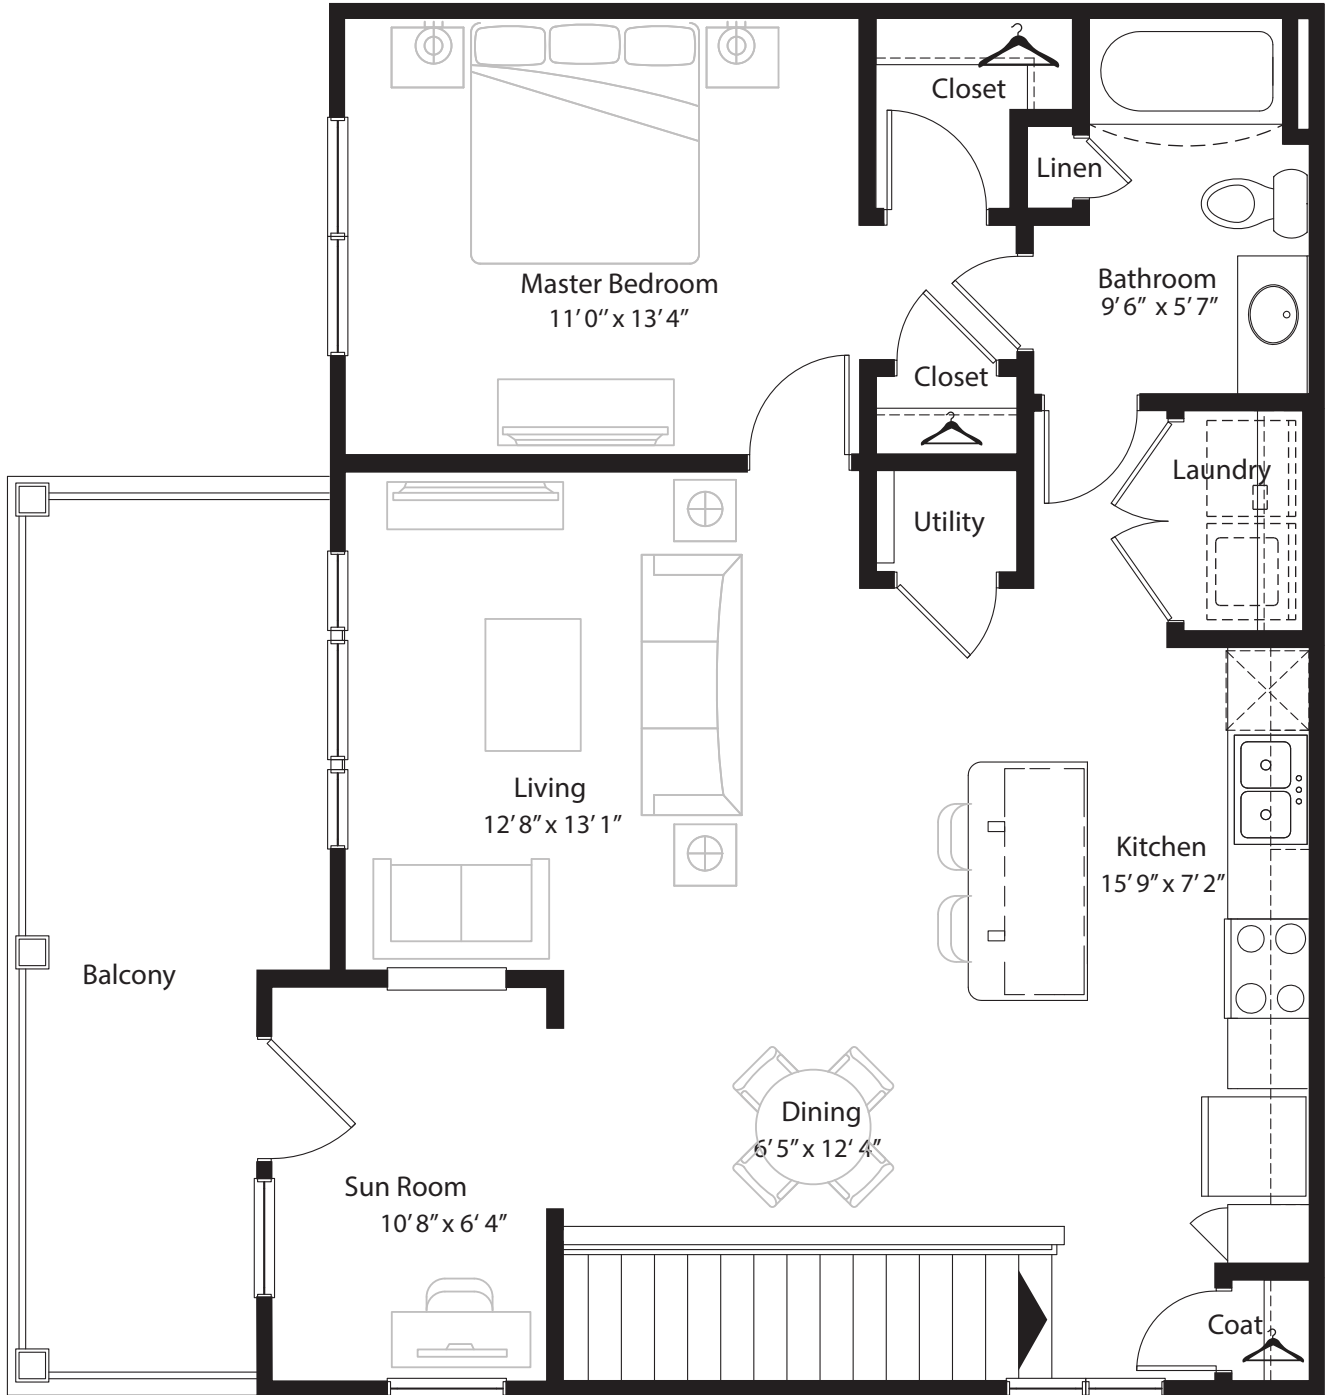

1 Bedroom Grand Overlook

2nd level, 1 bedroom, 1 bath - 933 sq. ft. with 180 sq. ft. balcony

This floor plan representation is not to scale and all dimensions are approximate. Final layout and room dimensions are subject to change prior to the delivery of any apartment unit.