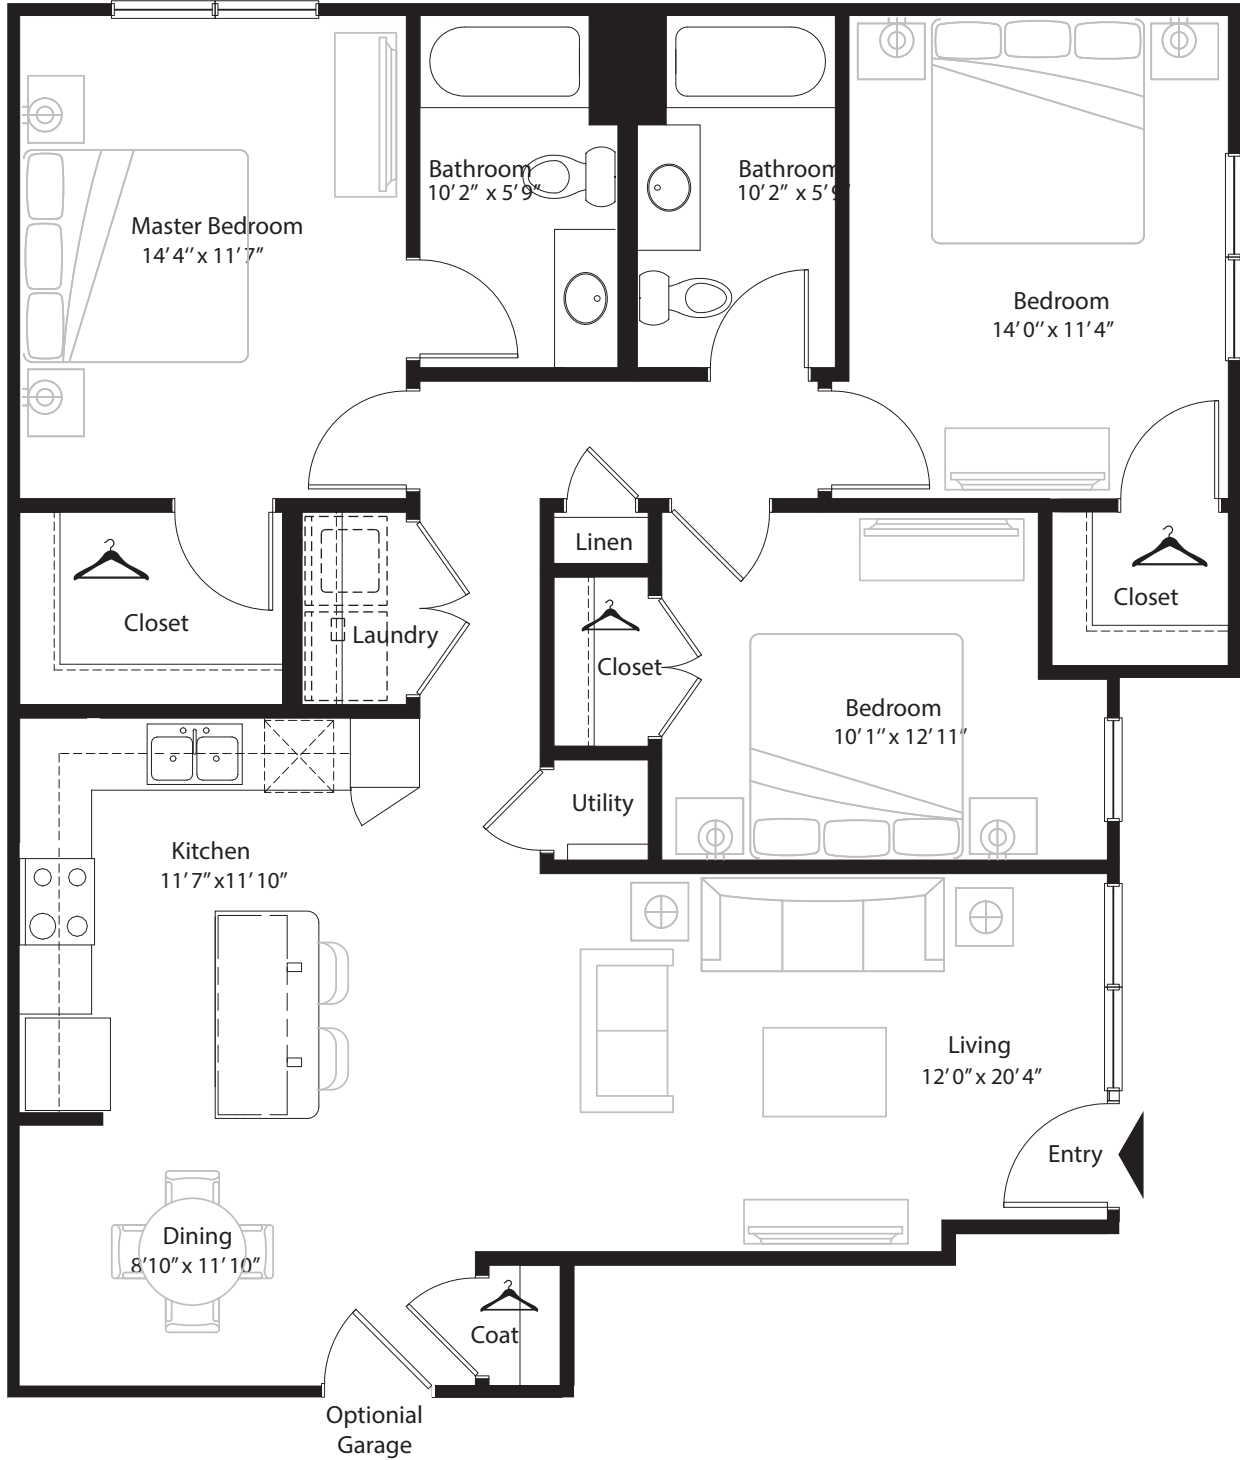

3 BR Grand Courtyard

1st level, 3 bedroom, 2 bath - 1,334 sq. ft. with 163 sq. ft. patio

This floor plan representation is not to scale and all dimensions are approximate. Final layout and room dimensions are subject to change prior to the delivery of any apartment unit.