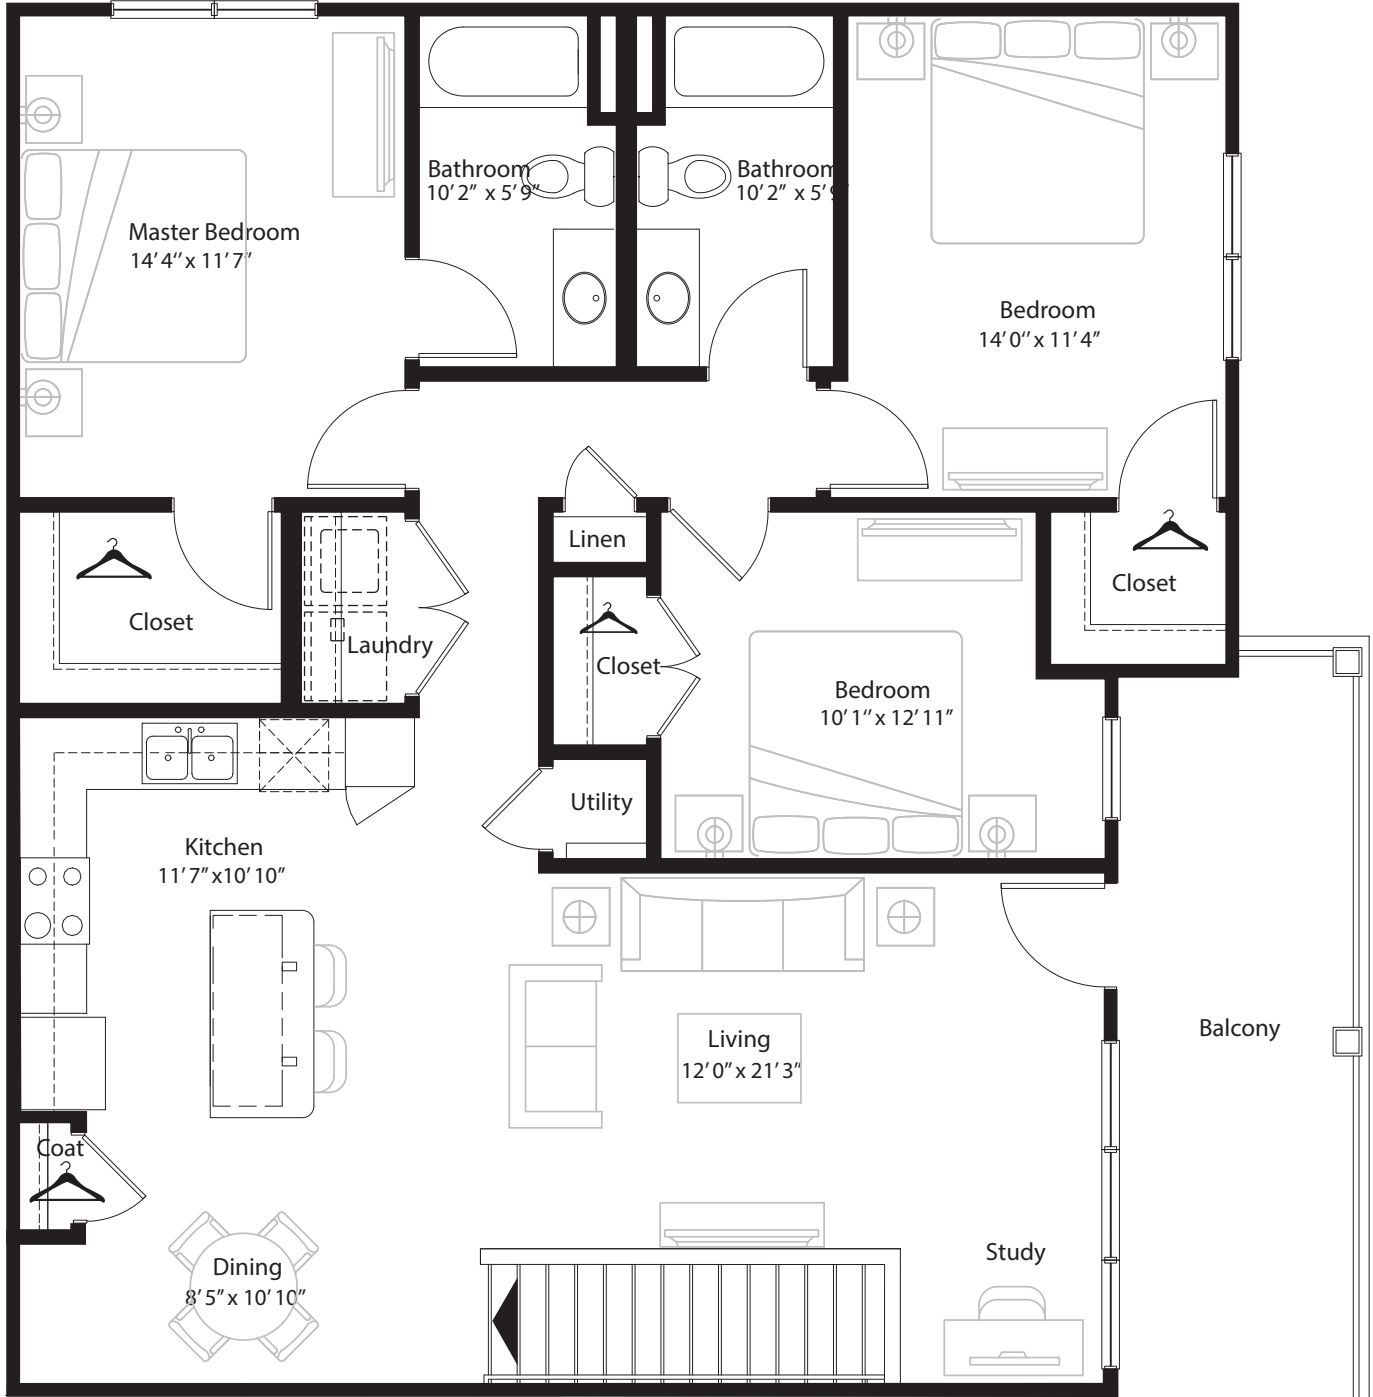

3 BR Grand Overlook

2nd level, 3 bedroom, 2 bath - 1,596 sq. ft. with 170 sq. ft. balcony

This floor plan representation is not to scale and all dimensions are approximate. Final layout and room dimensions are subject to change prior to the delivery of any apartment unit.