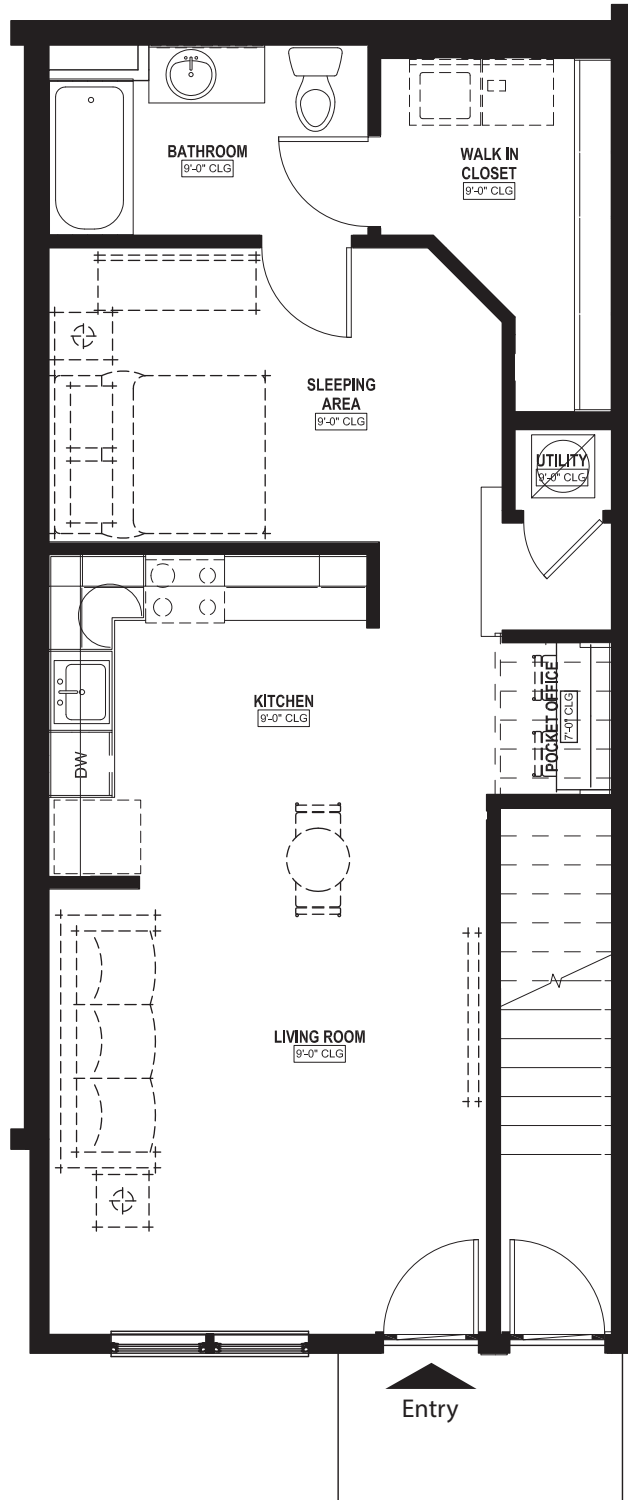

Studio Grand Courtyard 1st level, 1 bedroom, 1 bath - 702 sq. ft.

This floor plan representation is not to scale and all dimensions are approximate. Final layout and room dimensions are subject to change prior to the delivery of any apartment unit.